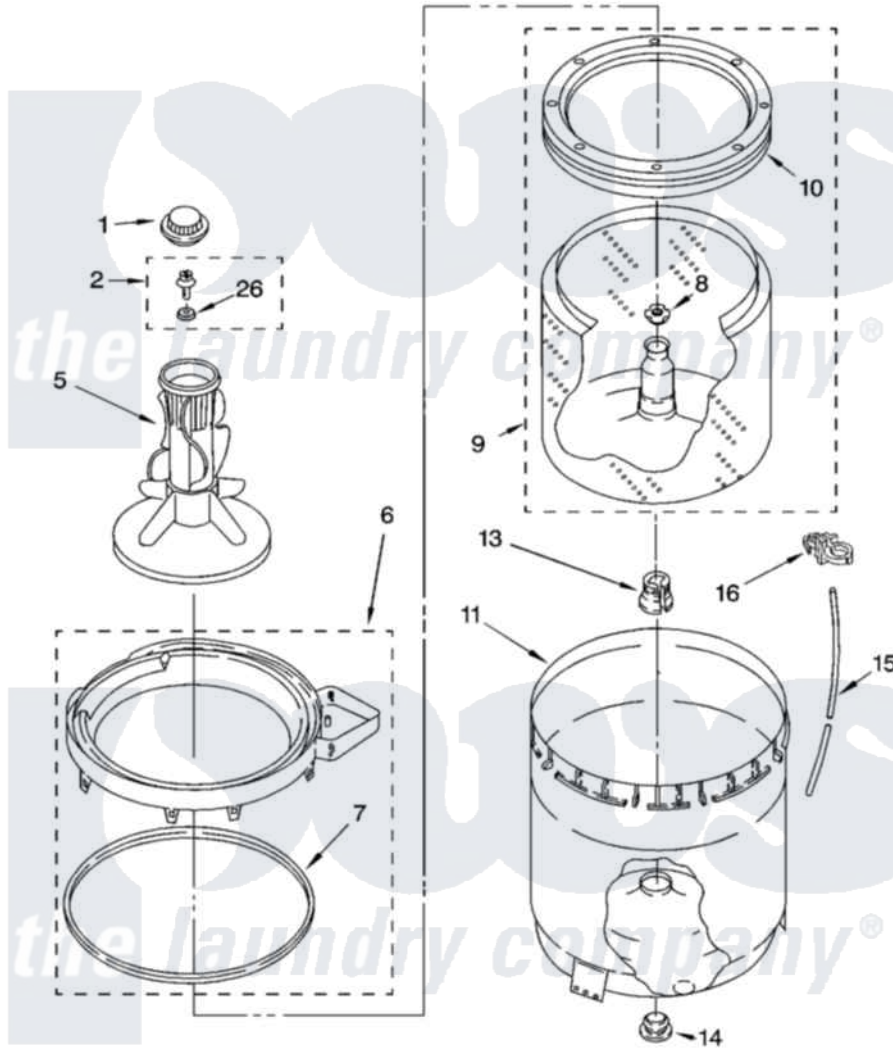

Whirlpool 7MLSR6132PQ1 03 - AGITATOR, BASKET AND TUB PARTS

AGITATOR, BASKET AND TUB PARTS

For Model: 7MLSR6132PQ1
(Designer White)

8180743

5

Whirlpool [Residential Whirlpool 7MLSR6132PQ1 Washer Parts](#) Parts Diagram 03 - AGITATOR, BASKET AND TUB PARTS

[Click on the part number to view part](#)

Item	Original Part Number	Replaced By	Status	Part Description
1	3355758			Cap, Agitator
2	358237			Screw And Washer
5	63235			Agitator Assembly
6	8528150	W10445870		Ring-Tub
7	3976308			Gasket, Tub Ring
8	21366			Nut, Spanner
9	8526017	W10389329		Clothes Container, Assembly
10	8519788	387240		Ring, Balance
11	63849			Strain Relief, Power Cord
13	389140			Tub Block, Basket Drive
14	383727			Gasket, Centerpod
15	3347780	353244		Hose, Pressure Switch
16	2219077			Clip, Pressure Switch Hose
26	3949550			Washer