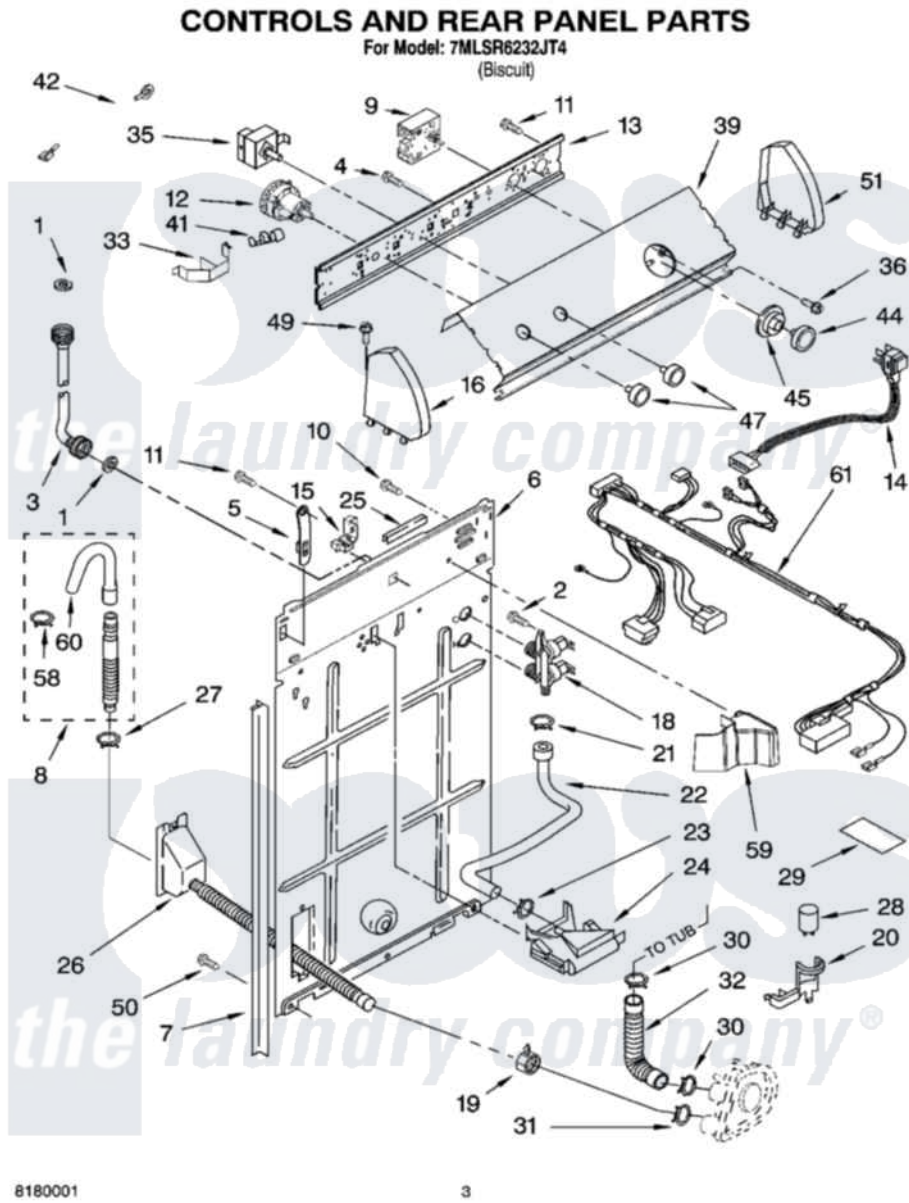

# Whirlpool 7MLSR6232JQ4 02 - CONTROLS AND REAR PANEL PARTS

Whirlpool Residential Whirlpool 7MLSR6232JQ4 Washer Parts Parts Diagram 02 - CONTROLS AND REAR PANEL PARTS

Click on the part number to view part

Item	Original Part Number	Replaced By	Status	Part Description
1	3976300	<a href="#">16123</a>		Washer Inlet-Hose Miscellaneous Parts Must be Ordered Separately.
2	<a href="#">9740848</a>			Screw, Mixing Valve Mounting
3	3949374	<a href="#">89503</a>		Hose-Inlet
"	3949375	<a href="#">89503</a>		Hose-Inlet
4	<a href="#">3179795</a>			Screw, Ground
5	8318255	<a href="#">8568314</a>		Strap, Console
6	<a href="#">8318405</a>			Panel, Rear
7	<a href="#">62747</a>			Pad, Rear Panel
8	3951609	<a href="#">285664</a>		Hose
"	661577	<a href="#">285666</a>		Hose
"	3357090	<a href="#">285702</a>		Hose
9	<a href="#">3953146</a>			Timer, Control
10	<a href="#">3351614</a>			Screw, Gearcase Cover Mounting
11	<a href="#">00767</a>			Screw, 8A X 3/8 HeX Washer