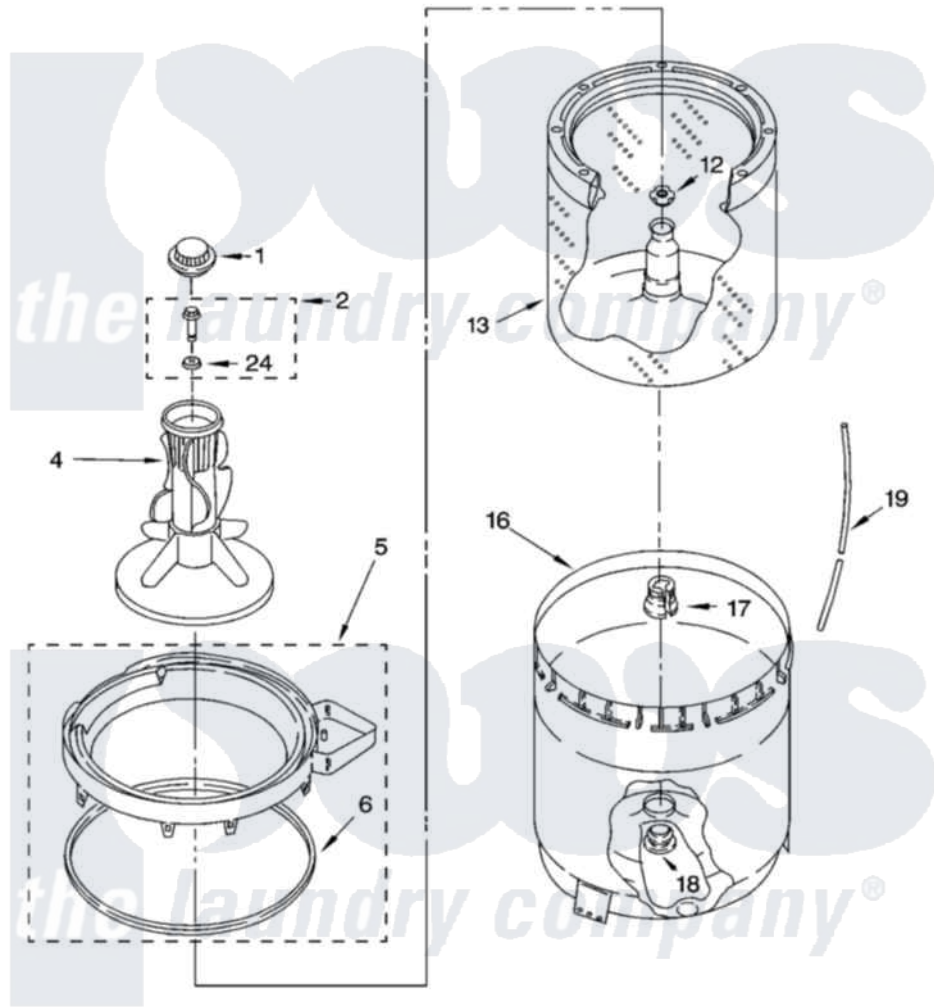

Whirlpool 7MLSR6232JQ4 03 - AGITATOR, BASKET AND TUB PARTS

AGITATOR, BASKET AND TUB PARTS

For Model: 7MLSR6232JT4
(Biscuit)

8180001

5

Whirlpool [Residential Whirlpool 7MLSR6232JQ4 Washer Parts](#) Parts Diagram 03 - AGITATOR, BASKET AND TUB PARTS

[Click on the part number to view part](#)

Item	Original Part Number	Replaced By	Status	Part Description
1	3355758			Cap, Agitator
2	358237			Screw And Washer
4	63235			Agitator Assembly
5	8528150	W10445870		Ring-Tub
6	3976308			Gasket, Tub Ring
12	21366			Nut, Spanner
13	3951989	W10389329		Clothes Container, Assembly
16	63849			Strain Relief, Power Cord
17	389140			Tub Block, Basket Drive
18	383727			Gasket, Centerpod
19	3347780	353244		Hose, Pressure Switch
24	3949550			Washer