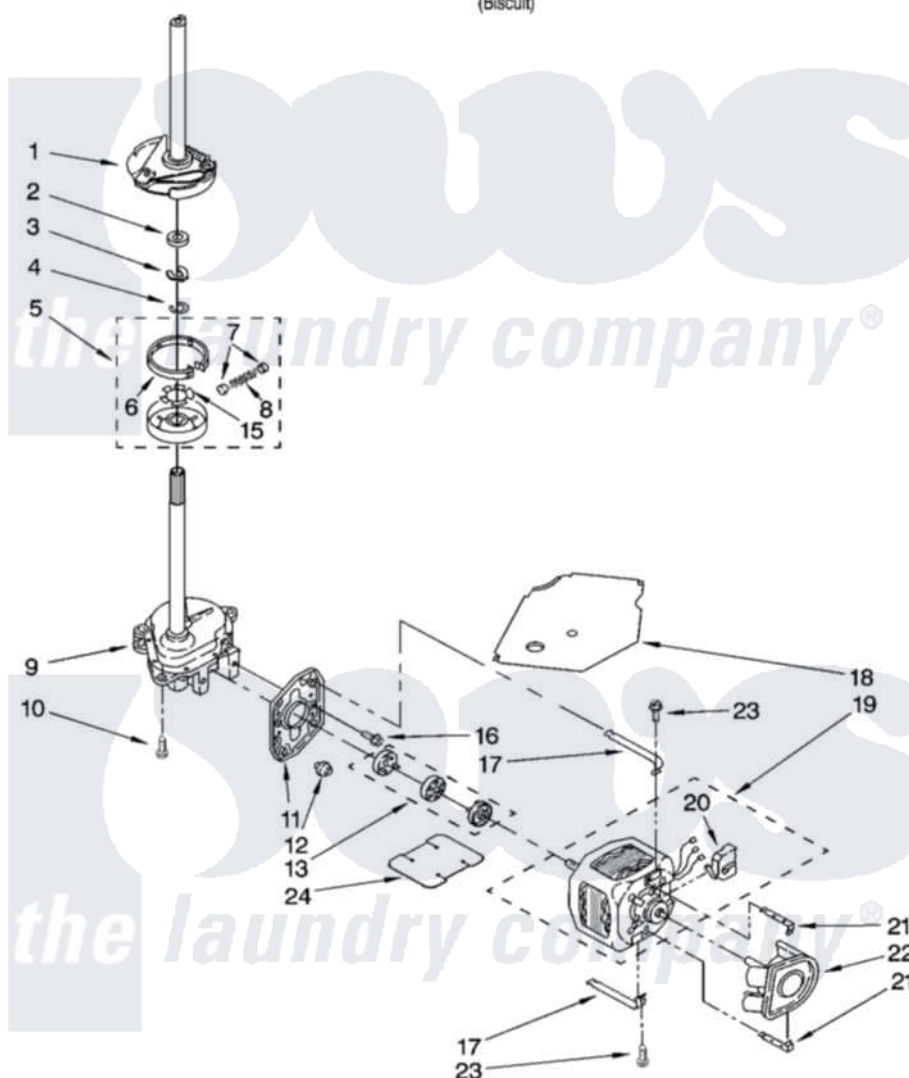

# Whirlpool 7MLSR6232JQ4 04 - BRAKE, CLUTCH, GEARCASE, MOTOR AND PUMP PARTS

## BRAKE, CLUTCH, GEARCASE, MOTOR AND PUMP PARTS

For Model: 7MLSR6232JT4  
(Biscuit)

8180001

7

Whirlpool [Residential Whirlpool 7MLSR6232JQ4 Washer Parts](#) Parts Diagram 04 - BRAKE, CLUTCH, GEARCASE, MOTOR AND PUMP PARTS  
Click on the part number to view part

Item	Original Part Number	Replaced By	Status	Part Description
1	388952	<a href="#">285792</a>		Basketdrive
2	<a href="#">63292</a>			Washer, Spin Tube Thrust
3	62697	<a href="#">W10080230</a>		Ring, Spin Tube Support
4	63283	<a href="#">285353</a>		Ring
5	3951311	<a href="#">285785</a>		Clutch
6	3951308	<a href="#">285790</a>		Lining
7	<a href="#">62646</a>			Cap, Clutch Spring
8	<a href="#">3946792</a>			Spring And Damper Assembly
9	8532118	<a href="#">3360629</a>		Gearcase
10	3357334	<a href="#">3400516</a>		Screw Anti-Rattle
11	<a href="#">62611</a>			Plate, Motor Mount To Gearcase
12	<a href="#">62691</a>			Grommet, Motor
13	285753	<a href="#">285753A</a>		Coupling
15	<a href="#">3355454</a>			Clip, Main Drive

16	<a href="#">3400516</a>		Screw Anti-Rattle
17	3349637	<a href="#">W10086010</a>	Retainer, Motor
18	<a href="#">3362089</a>		Shield, Tub To Motor
19	8528157	<a href="#">661600</a>	Motor, Main Drive
20	<a href="#">3952056</a>		Switch, Main Drive Motor
21	<a href="#">8546127</a>		Retainer, Pump
22	<a href="#">3363394</a>		Pump
23	3387485	<a href="#">273556</a>	Screw, 10-16 X 5/8
24	<a href="#">8316060</a>		Shield, Tub To Motor