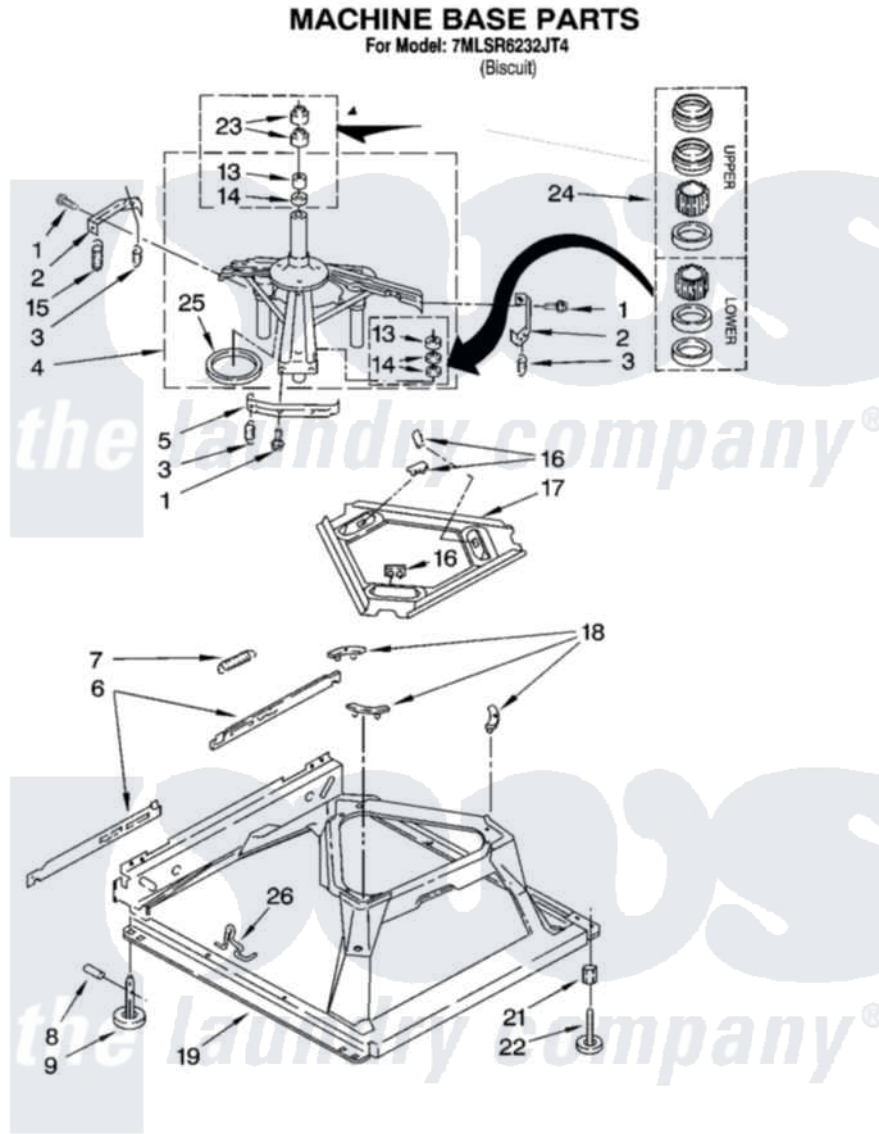

# Whirlpool 7MLSR6232JQ4 05 - MACHINE BASE PARTS

8

8180001

Whirlpool [Residential Whirlpool 7MLSR6232JQ4 Washer Parts](#) Parts Diagram 05 - MACHINE BASE PARTS  
Click on the part number to view part

Item	Original Part Number	Replaced By	Status	Part Description
1	<a href="#">3400076</a>			Screw, Bracket Mounting
2	<a href="#">64067</a>			Bracket, Spring Outer
3	<a href="#">63907</a>			Spring, Suspension
4	3362087	<a href="#">280184</a>		Support
5	<a href="#">64065</a>			Bracket, Spring Outer
6	<a href="#">63466</a>			Link, Leveling Mechanism
7	62597	<a href="#">8316845</a>		Spring
8	<a href="#">62837</a>			Pin, Knurled
9	62596	<a href="#">285244</a>		Feet-Leveling
13	3347047	<a href="#">8546455</a>		Bearing, Centerpost
14	357409	<a href="#">359449</a>		Seal, Agitator Shaft
15	388492	<a href="#">W10250667</a>		Spring, Counterweight
16	62568	<a href="#">285219</a>		Pad
17	<a href="#">3946509</a>			Plate, Suspension
18	3363660	<a href="#">285744</a>		Pad
19	3946512	<a href="#">285771</a>		Base

21	<a href="#">3359452</a>		Nut, Lock
22	389102	<a href="#">W10001130</a>	Foot, Leveling
23	356934	<a href="#">8577376</a>	Seal, Centerpost
24	<a href="#">285203</a>		Centerpost Bearing Kit
25	<a href="#">63134</a>		Ring, Sound Deadening
26	63806	<a href="#">W10145155</a>	Retainer, Suspension Spring