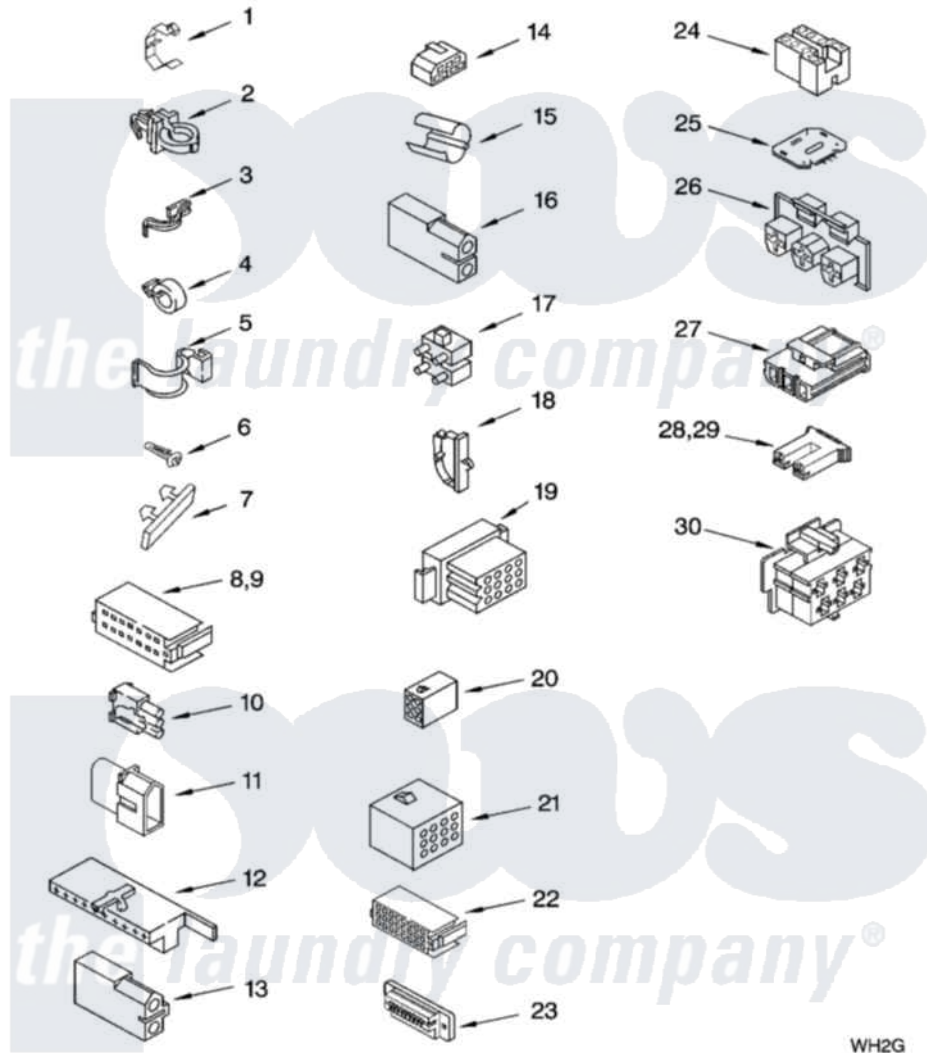

Whirlpool 7MLSR6232JQ4 06 - WIRING HARNESS PARTS

WIRING HARNESS PARTS

For Model: 7MLSR6232JT4
(Biscuit)

WH2G

8180001

9

Whirlpool [Residential Whirlpool 7MLSR6232JQ4 Washer Parts](#) Parts Diagram 06 - WIRING HARNESS PARTS
Click on the part number to view part

Item	Original Part Number	Replaced By	Status	Part Description
1	3349557			Retainer, Harness
2	388498		Not Available	Clip, Harness
3	3347812	8528351		Clip
4	3352501	8559320		Restraint, Hose
5	90016			Clip, Pressure Switch Hose
6	3390496	8281256		Clip, Harness
7	389379			Retainer, Side To Feature Panel
8	352090			Timer, Block Disconnect
9	352089			Timer, Block Disconnect
10	62889			Receptacle, Terminal
11	353424			Plug, Terminal
12	62505			Block, Disconnect
13	3348075			Block, Disconnect (Motor 3 Speed) (Use Term. 94613 Or 94614)
14	3347243			Block, Disconnect

15	63523		Harness, Protector
16	717252		Receptacle, Terminal
17	387566		Plug, Terminal (4-Way) (Power Cord) (Use M3 Screws)
18	3352944		Clip, Harness
19	3390423	Not Available	Block, Disconnect (12-Way) (Timer) (Use Term. 94613)
20	3347730	Not Available	Receptacle, (6-Way) (Use Term. 94613)
21	388818		Plug, Terminal (12-Way) (Use Term. 94613 Or 94614)
22	3369366	Not Available	Timer, Block Disconnect (Black) (Amp) (Use Term. 3369365)
23	3349494		Connector, Etc
24	60687		Connector, Relay (Use Term. 308569)
25	3407125	3955728	Control, Etc
26	3948617	2172937	Connector
27	3360056		Connector
28	3354925		Block, Connector
29	3354926		Block, Connector
30	3948615	Not Available	Connector (T.P.A.) (6-Circuit) (Temp. Switch) (Use Term. 3948619 OR 3948620.)