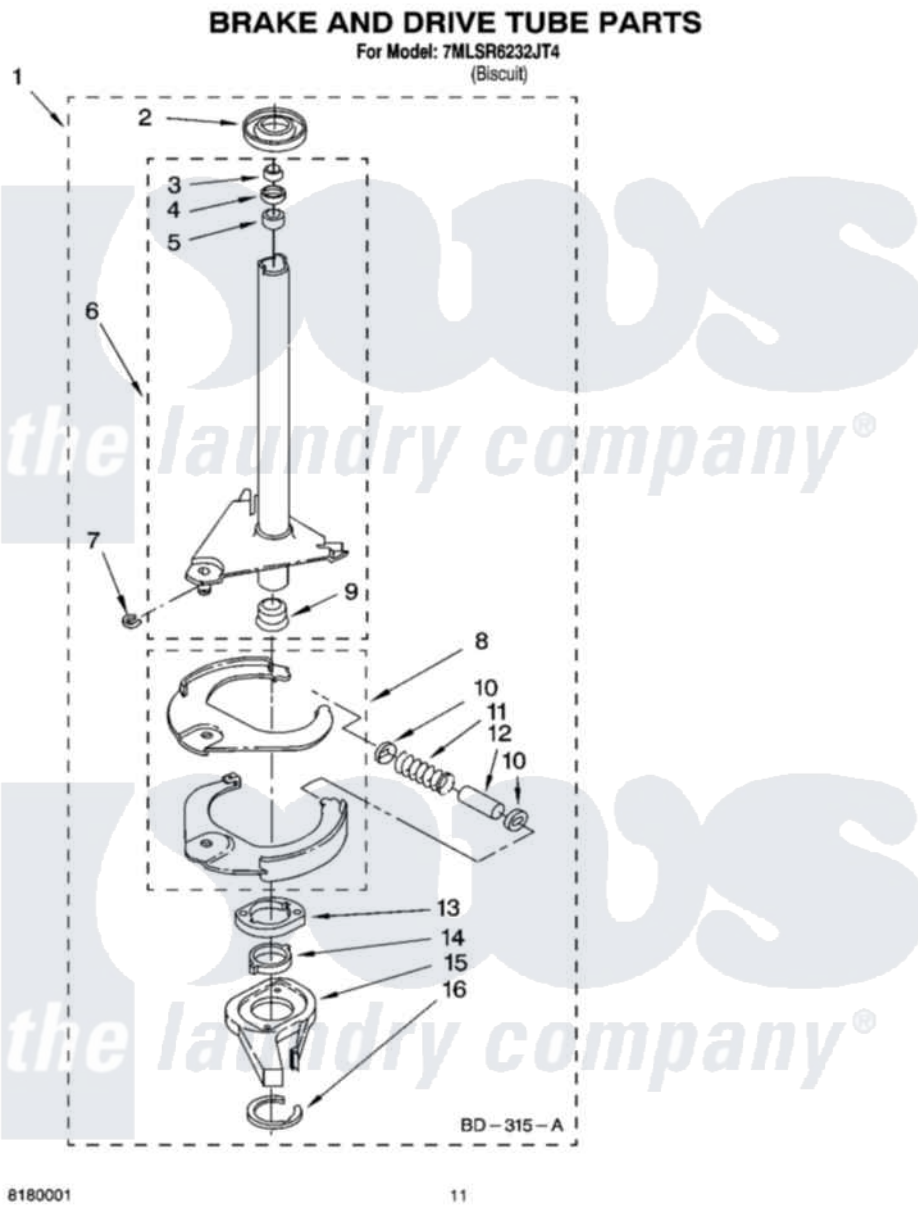

# Whirlpool 7MLSR6232JQ4 07 - BRAKE AND DRIVE TUBE PARTS

8180001

11

Whirlpool [Residential Whirlpool 7MLSR6232JQ4 Washer Parts](#) Parts Diagram 07 - BRAKE AND DRIVE TUBE PARTS  
Click on the part number to view part

Item	Original Part Number	Replaced By	Status	Part Description
1	388952	<a href="#">285792</a>		Basketdrive
2	<a href="#">62658</a>			Ring, Thrust
3	<a href="#">91939</a>			Seal, Shaft
4	<a href="#">356427</a>			Seal, Spin Pinion
5	<a href="#">356937</a>			Spacer, Drive Tube
6	64027	<a href="#">64208</a>		Tube-Spin
7	64035	<a href="#">W10083190</a>		Ring, Retaining
8	64232	<a href="#">285438</a>		Shoe-Brake
9	62703	<a href="#">8546462</a>		"T" Bearing, Spin Tube
10	62648	<a href="#">285658</a>		Sleeve
11	387806		Not Available	Spring, Brake
12	62909	<a href="#">285658</a>		Sleeve
13	63023	<a href="#">8546461</a>		Cam, Brake Release
14	<a href="#">63022</a>			Sleeve, Cam
15	64194	<a href="#">285790</a>		Lining
16	90368	<a href="#">W10083200</a>		Ring, Retaining

" N/A

Not Available

FOLLOWING PARTS NOT  
ILLUSTRATED

" [285208](#)

Lubricant