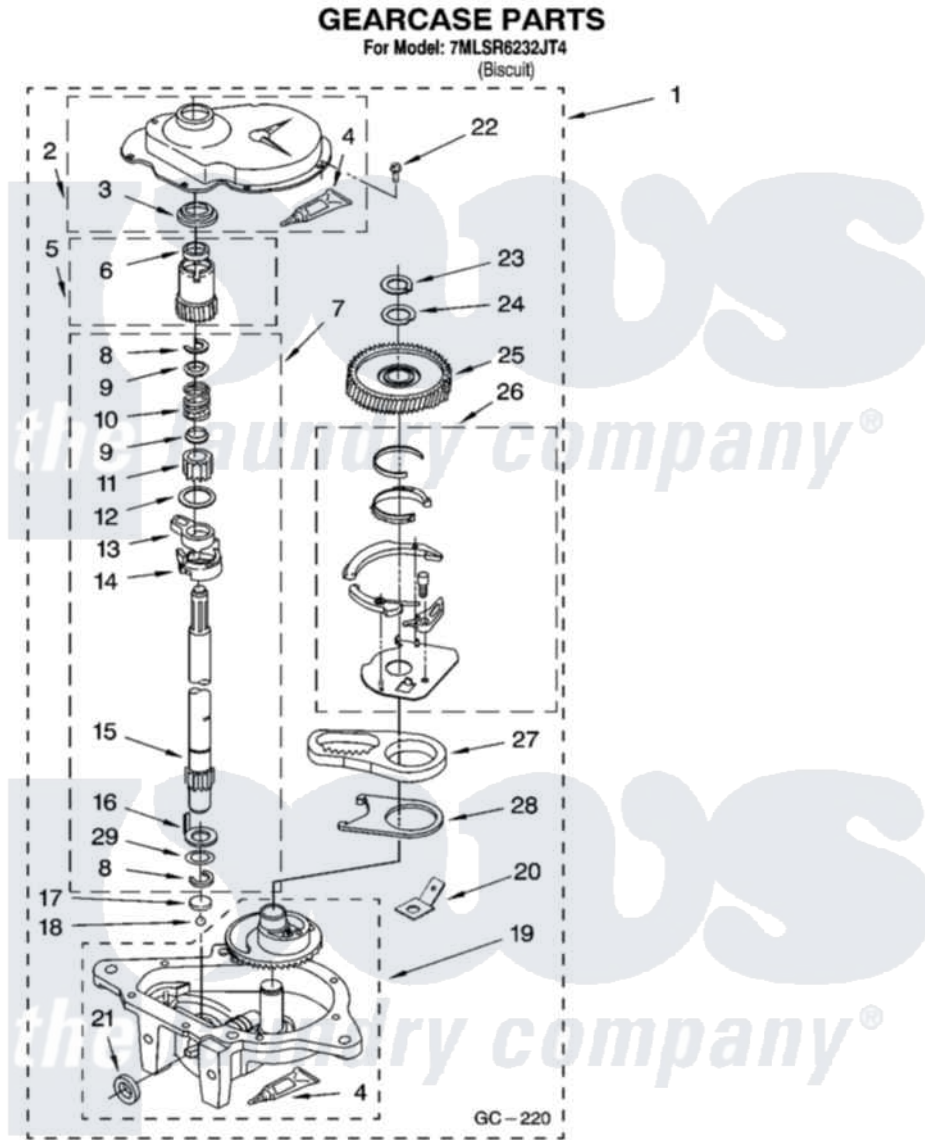

# Whirlpool 7MLSR6232JQ4 08 - GEARCASE PARTS

12

8180001

Whirlpool Residential Whirlpool 7MLSR6232JQ4 Washer Parts Parts Diagram 08 - GEARCASE PARTS  
Click on the part number to view part

Item	Original Part Number	Replaced By	Status	Part Description
1	8532118	<a href="#">3360629</a>		Gearcase
2	<a href="#">285202</a>			Cover, Gearcase
3	<a href="#">3349985</a>			Seal, Gearcase Cover
4	<a href="#">285195</a>			Sealer Sealer, Gasket
5	63320	<a href="#">285362</a>		Gear and Pinion
6	<a href="#">356427</a>			Seal, Spin Pinion
7	<a href="#">389387</a>			Shaft, Agitator
8	90369		Not Available	Ring, Retaining (2)
9	<a href="#">62677</a>			Retainer, Spring
10	<a href="#">62676</a>			Spring, Agitator
11	63273	<a href="#">285509</a>		Shaft, Agitator
12	<a href="#">62619</a>			Washer, Agitator Gear
13	62580	<a href="#">285206</a>		Cam-Agitator
14	62581	<a href="#">285206</a>		Cam-Agitator
15	<a href="#">285509</a>			Shaft, Agitator
16	<a href="#">62618</a>			Washer, Cam Thrust

17	16018	<a href="#">285205</a>	Bearing
18	85529	<a href="#">285205</a>	Bearing
19	389230	<a href="#">285515</a>	Gearcase
20	3949116	Not Available	BLOCK TAB, TERMINAL
21	<a href="#">285352</a>		Seal Kit, Thrust Plug
22	<a href="#">3351614</a>		Screw, Gearcase Cover Mounting
23	3362552	<a href="#">285765</a>	Ring-Retrn
24	285735	<a href="#">285766</a>	Washer Kit, Thrust
25	62570	<a href="#">285362</a>	Gear and Pinon
26	388253	<a href="#">999516</a>	Shelf-Glas
27	3349296	<a href="#">8546456</a>	Rack, Connecting
28	<a href="#">62621</a>		Actuator, Shift
29	<a href="#">388815</a>		Washer, Intermediate 1 3976263 Miscellaneous Parts Bag 2 3976300 Washer, Inlet Hose 3 3366913 Clamp, Hose