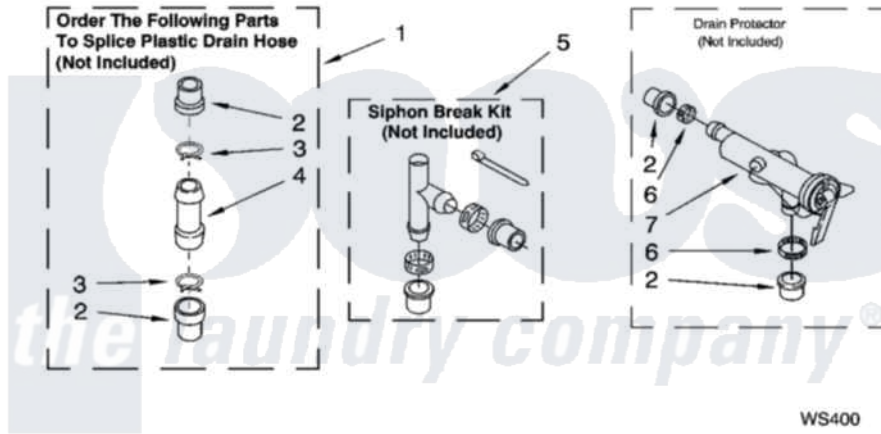

WATER SYSTEM PARTS

For Model: 7MLSR6232JT4
(Biscuit)

8180001

13

Whirlpool [Residential Whirlpool 7MLSR6232JQ4 Washer Parts](#) Parts Diagram 09 - WATER SYSTEM PARTS
Click on the part number to view part

Item	Original Part Number	Replaced By	Status	Part Description
1	285442			Water System Parts
2	285321			Water System Parts
3	370447	285655		Clamp, Hose
4	16272			Connector, Straight
5	285320			Water System Parts
6	65349	285655		Clamp, Hose
7	367031			Water System Parts