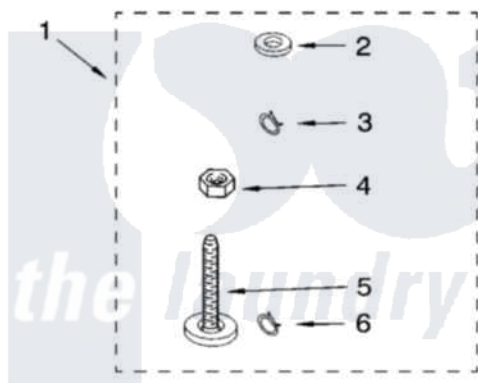

**Whirlpool 7MLSR6232JQ4 10 - MISCELLANEOUS PARTS OPTIONAL PARTS (NOT INCLUDED)**

**MISCELLANEOUS PARTS**

For Model: 7MLSR6232JT4  
(Biscuit)

**OPTIONAL PARTS (NOT INCLUDED)**

Whirlpool [Residential Whirlpool 7MLSR6232JQ4 Washer Parts](#) Parts Diagram 10 - MISCELLANEOUS PARTS  
**OPTIONAL PARTS (NOT INCLUDED)**  
 Click on the part number to view part

Item	Original Part Number	Replaced By	Status	Part Description
1	3976263	<a href="#">285654</a>		Parts-Misc
2	3976300	<a href="#">16123</a>		Washer Inlet-Hose Miscellaneous Parts Must be Ordered Separately.
3	3366912	<a href="#">356138</a>		Clamp, Hose
4	<a href="#">3359452</a>			Nut, Lock
5	389102	<a href="#">W10001130</a>		Foot, Leveling
6	3366913	<a href="#">3357331</a>		Clamp, Drain
"	<a href="#">72017</a>			Paint, Touch-Up
"	<a href="#">4392899</a>			Paint, Touch-Up
"	<a href="#">350938</a>			Paint, Pressurized Spray B
"	<a href="#">350930</a>			Paint, Pressurized Spray B
"	<a href="#">4392901</a>			Paint, Pressurized Spray
"	<a href="#">799344</a>			Paint, Touch-Up )
"	<a href="#">4392900</a>			Paint, Bulk )