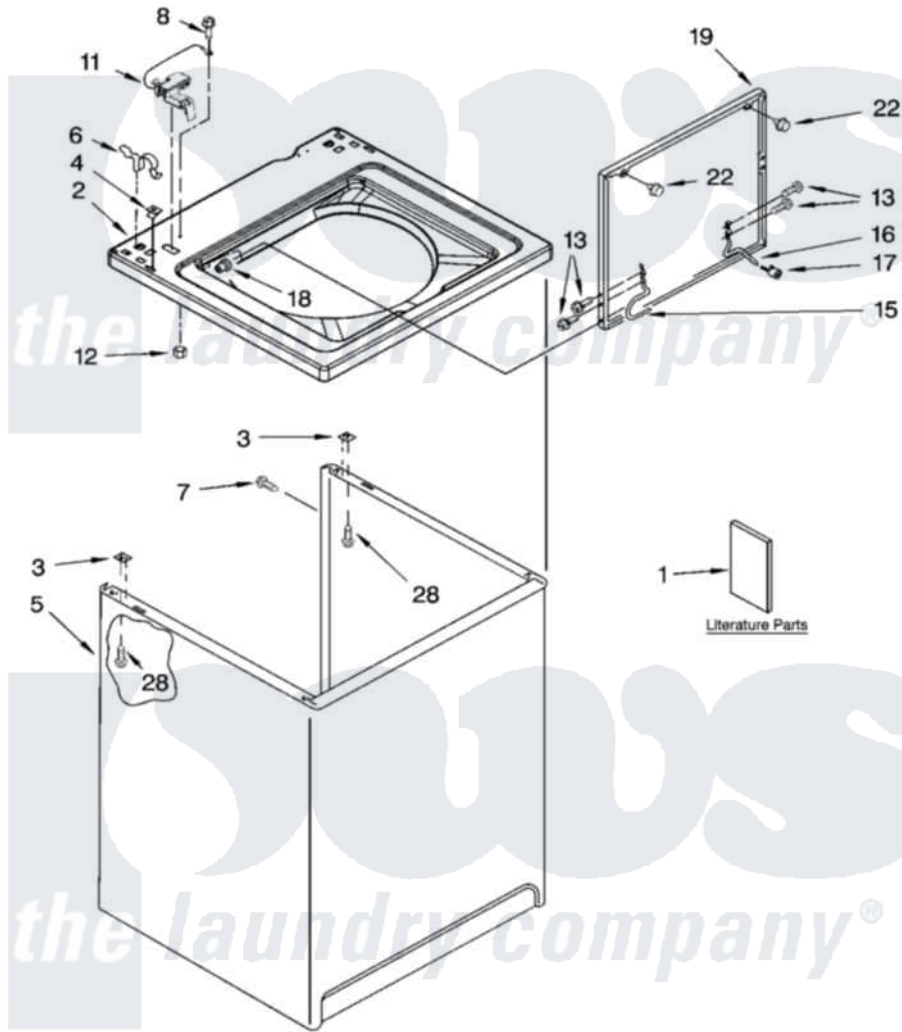

Whirlpool 7MLSR6232JQ5 01 - TOP AND CABINET PARTS

TOP AND CABINET PARTS

For Models: 7MLSR6232JQ5, 7MLSR6232JT5
(Designer White) (Biscuit)

AUTOMATIC
WASHER

10-03 Litho in U.S.A. (dtd)

1

Part No. 8180144

Whirlpool [Residential Whirlpool 7MLSR6232JQ5 Washer Parts](#) Parts Diagram 01 - TOP AND CABINET PARTS
Click on the part number to view part

Item	Original Part Number	Replaced By	Status	Part Description
1	LIT3954763		Not Available	Literature Parts (Installation Instructions)
"	LIT8539737		Not Available	Literature Parts (Use & Care Guide)
"	LIT8539772		Not Available	Literature Parts (Energy Guide (Mexico))
"	LIT8542738		Not Available	Literature Parts (Wiring Diagram)
2	8318068			Top
"	8318070			Top
3	62750			Spacer, Cabinet To Top (4)
4	357213			Nut, Push-In
5	63424			Cabinet
"	3954357			Cabinet
6	62780			Clip, Top And Cabinet And Rear Panel
7	3357011	308685		Side Trim)
8	3351614			Screw, Gearcase Cover Mounting

11	8318084		Switch, Lid
12	3400901	680762	Nut
13	3351355	W10119828	Screw, Lid Hinge Mounting
15	8318088		Hinge, Lid
16	54583		Hinge, Lid
17	19119		Bumper, Lid Hinge
18	21258		Bearing, Lid Hinge
19	8557513	3957617	Lid
"	8557514	3957618	Lid
22	9724509		Bumper, Lid
28	3390631		Screw, 10-16 X 3/8