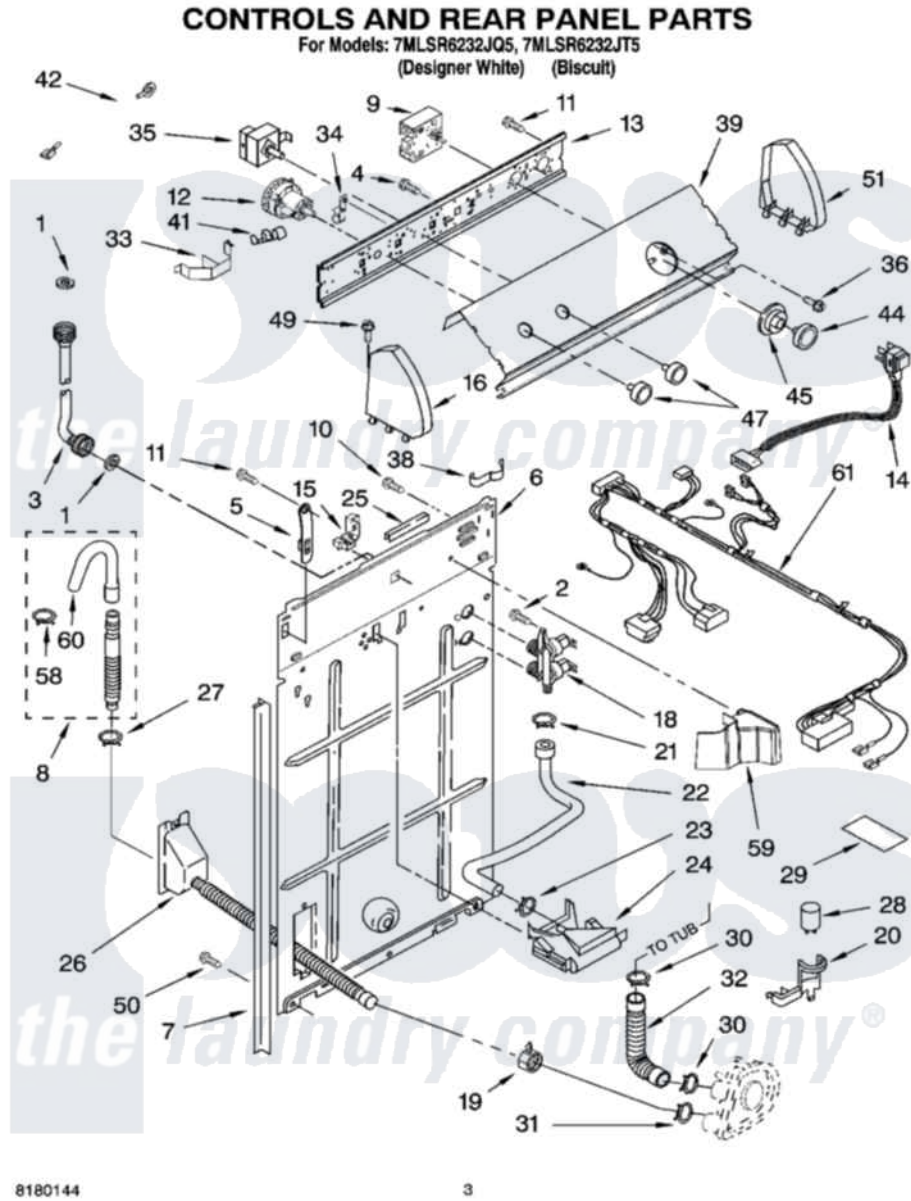

# Whirlpool 7MLSR6232JQ5 02 - CONTROLS AND REAR PANEL PARTS

Whirlpool [Residential Whirlpool 7MLSR6232JQ5 Washer Parts](#) Parts Diagram 02 - CONTROLS AND REAR PANEL PARTS

[Click on the part number to view part](#)

Item	Original Part Number	Replaced By	Status	Part Description
1	3976300	<a href="#">16123</a>		Washer Inlet-Hose Miscellaneous Parts Must be Ordered Separately.
2	<a href="#">9740848</a>			Screw, Mixing Valve Mounting
3	3949374	<a href="#">89503</a>		Hose-Inlet
"	3949375	<a href="#">89503</a>		Hose-Inlet
4	<a href="#">3179795</a>			Screw, Ground
5	8318255	<a href="#">8568314</a>		Strap, Console
6	<a href="#">8318405</a>			Panel, Rear
7	<a href="#">62747</a>			Pad, Rear Panel
8	3951609	<a href="#">285664</a>		Hose
"	661577	<a href="#">285666</a>		Hose
"	3357090	<a href="#">285702</a>		Hose
9	<a href="#">3953146</a>			Timer, Control
10	<a href="#">3351614</a>			Screw, Gearcase Cover Mounting
11	<a href="#">00767</a>			Screw, 8A X 3/8 HeX Washer