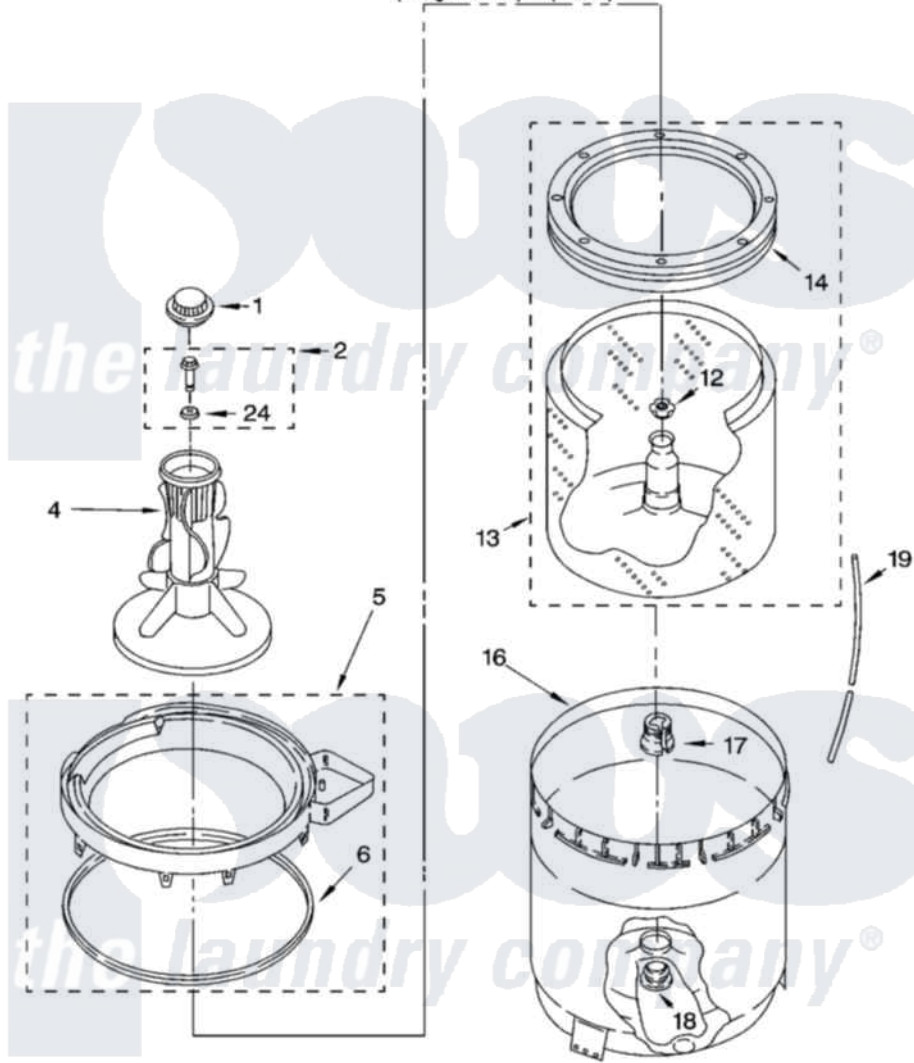

Whirlpool 7MLSR6232JQ5 03 - AGITATOR, BASKET AND TUB PARTS

AGITATOR, BASKET AND TUB PARTS

For Models: 7MLSR6232JQ5, 7MLSR6232JT5
(Designer White) (Biscuit)

8180144

5

Whirlpool Residential Whirlpool 7MLSR6232JQ5 Washer Parts Parts Diagram 03 - AGITATOR, BASKET AND TUB PARTS

Click on the part number to view part

Item	Original Part Number	Replaced By	Status	Part Description
1	3355758			Cap, Agitator
2	358237			Screw And Washer
4	63235			Agitator Assembly
5	8528150	W10445870		Ring-Tub
6	3976308			Gasket, Tub Ring
12	21366			Nut, Spanner
13	8526017	W10389329		Clothes Container, Assembly
14	8519788	387240		Ring, Balance
16	63849			Strain Relief, Power Cord
17	389140			Tub Block, Basket Drive
18	383727			Gasket, Centerpod
19	3347780	353244		Hose, Pressure Switch
24	3949550			Washer