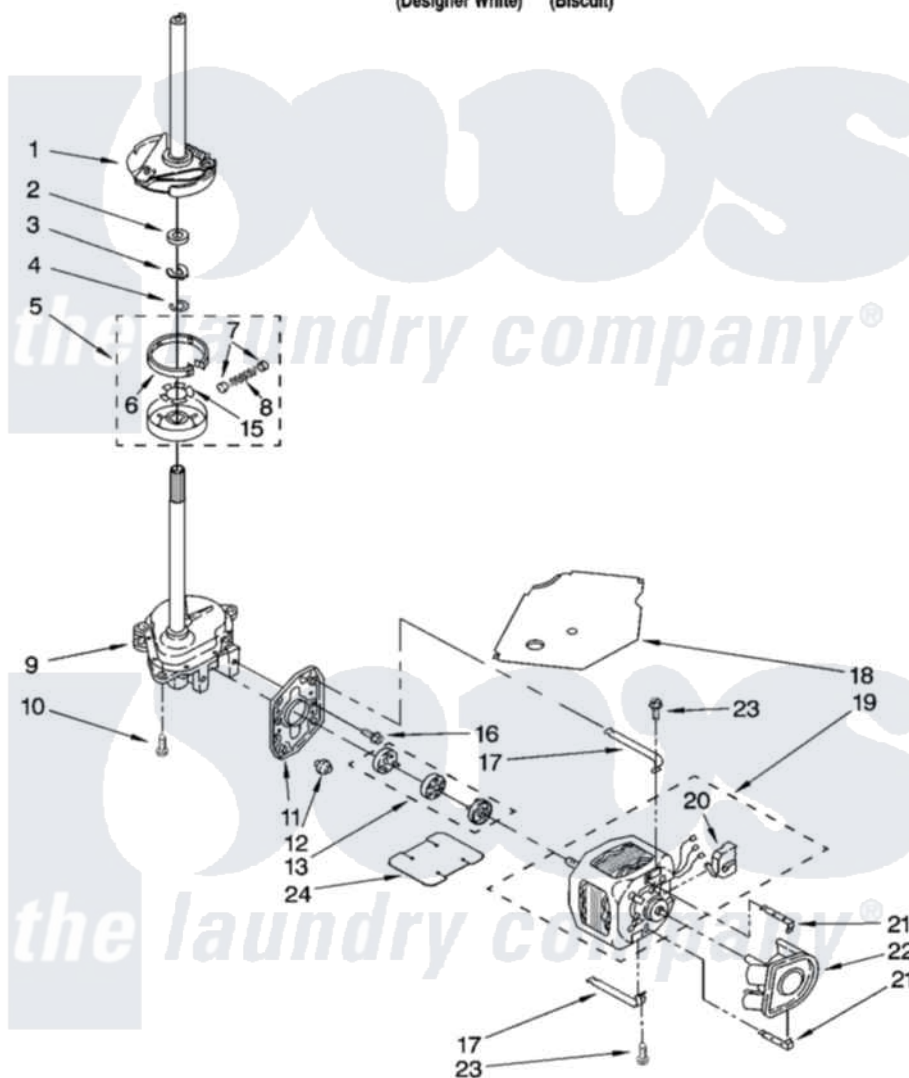

# Whirlpool 7MLSR6232JQ5 04 - BRAKE, CLUTCH, GEARCASE, MOTOR AND PUMP PARTS

## BRAKE, CLUTCH, GEARCASE, MOTOR AND PUMP PARTS

For Models: 7MLSR6232JQ5, 7MLSR6232JT5

(Designer White) (Biscuit)

8180144

7

Whirlpool [Residential Whirlpool 7MLSR6232JQ5 Washer Parts](#) Parts Diagram 04 - BRAKE, CLUTCH, GEARCASE, MOTOR AND PUMP PARTS

[Click on the part number to view part](#)

Item	Original Part Number	Replaced By	Status	Part Description
1	388952	<a href="#">285792</a>		Basketdrive
2	<a href="#">63292</a>			Washer, Spin Tube Thrust
3	62697	<a href="#">W10080230</a>		Ring, Spin Tube Support
4	63283	<a href="#">285353</a>		Ring
5	3951311	<a href="#">285785</a>		Clutch
6	3951308	<a href="#">285790</a>		Lining
7	<a href="#">62646</a>			Cap, Clutch Spring
8	<a href="#">3946792</a>			Spring And Damper Assembly
9	8532118	<a href="#">3360629</a>		Gearcase
10	3357334	<a href="#">3400516</a>		Screw Anti-Rattle
11	<a href="#">62611</a>			Plate, Motor Mount To Gearcase
12	<a href="#">62691</a>			Grommet, Motor
13	285753	<a href="#">285753A</a>		Coupling
15	<a href="#">3355454</a>			Clip, Main Drive

16	<a href="#">3400516</a>		Screw Anti-Rattle
17	3349637	<a href="#">W10086010</a>	Retainer, Motor
18	<a href="#">3362089</a>		Shield, Tub To Motor
19	8528157	<a href="#">661600</a>	Motor, Main Drive
20	<a href="#">3952056</a>		Switch, Main Drive Motor
21	<a href="#">8546127</a>		Retainer, Pump
22	<a href="#">3363394</a>		Pump
23	3387485	<a href="#">273556</a>	Screw, 10-16 X 5/8
24	<a href="#">8316060</a>		Shield, Tub To Motor