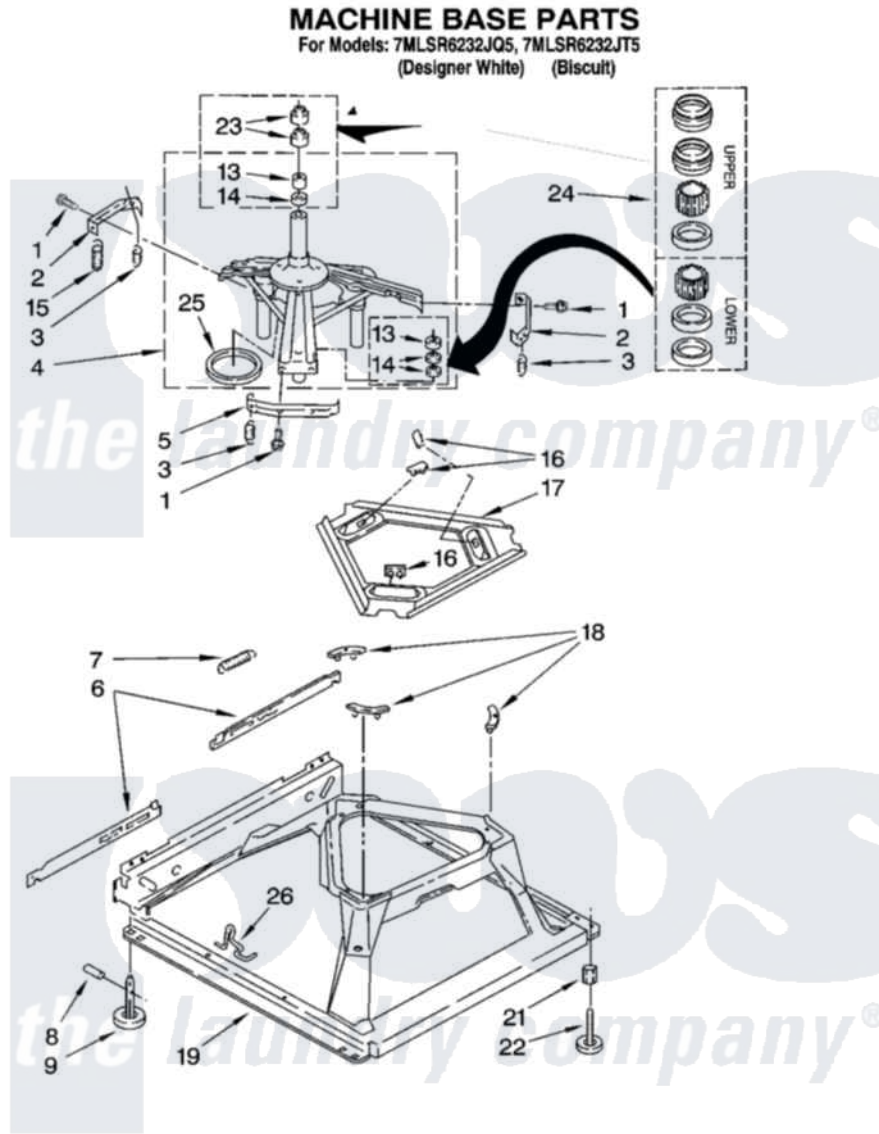

Whirlpool 7MLSR6232JQ5 05 - MACHINE BASE PARTS

8

8180144

Whirlpool [Residential Whirlpool 7MLSR6232JQ5 Washer Parts](#) Parts Diagram 05 - MACHINE BASE PARTS
 Click on the part number to view part

Item	Original Part Number	Replaced By	Status	Part Description
1	3400076			Screw, Bracket Mounting
2	64067			Bracket, Spring Outer
3	63907			Spring, Suspension
4	3362087	280184		Support
5	64065			Bracket, Spring Outer
6	63466			Link, Leveling Mechanism
7	62597	8316845		Spring
8	62837			Pin, Knurled
9	62596	285244		Feet-Leveling
13	3347047	8546455		Bearing, Centerpost
14	357409	359449		Seal, Agitator Shaft
15	388492	W10250667		Spring, Counterweight
16	62568	285219		Pad
17	3946509			Plate, Suspension
18	3363660	285744		Pad
19	3946512	285771		Base

21	3359452		Nut, Lock
22	389102	W10001130	Foot, Leveling
23	356934	8577376	Seal, Centerpost
24	285203		Centerpost Bearing Kit
25	63134		Ring, Sound Deadening
26	63806	W10145155	Retainer, Suspension Spring