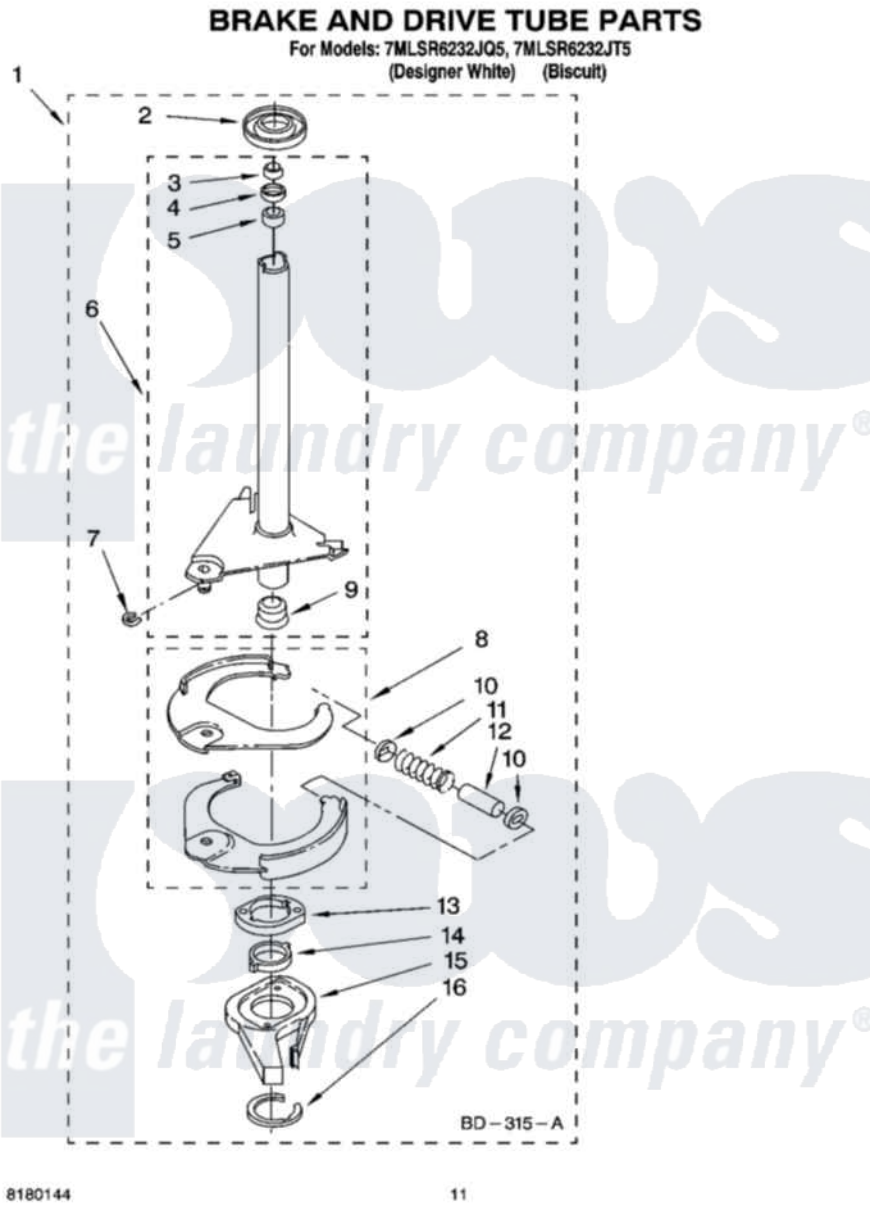

Whirlpool 7MLSR6232JQ5 07 - BRAKE AND DRIVE TUBE PARTS

8180144

11

Whirlpool [Residential Whirlpool 7MLSR6232JQ5 Washer Parts](#) Parts Diagram 07 - BRAKE AND DRIVE TUBE PARTS
Click on the part number to view part

Item	Original Part Number	Replaced By	Status	Part Description
1	388952	285792		Basketdrive
2	62658			Ring, Thrust
3	91939			Seal, Shaft
4	356427			Seal, Spin Pinion
5	356937			Spacer, Drive Tube
6	64027	64208		Tube-Spin
7	64035	W10083190		Ring, Retaining
8	64232	285438		Shoe-Brake
9	62703	8546462		"T" Bearing, Spin Tube
10	62648	285658		Sleeve
11	387806		Not Available	Spring, Brake
12	62909	285658		Sleeve
13	63023	8546461		Cam, Brake Release
14	63022			Sleeve, Cam
15	64194	285790		Lining
16	90368	W10083200		Ring, Retaining

" N/A

Not Available

FOLLOWING PARTS NOT
ILLUSTRATED

" [285208](#)

Lubricant