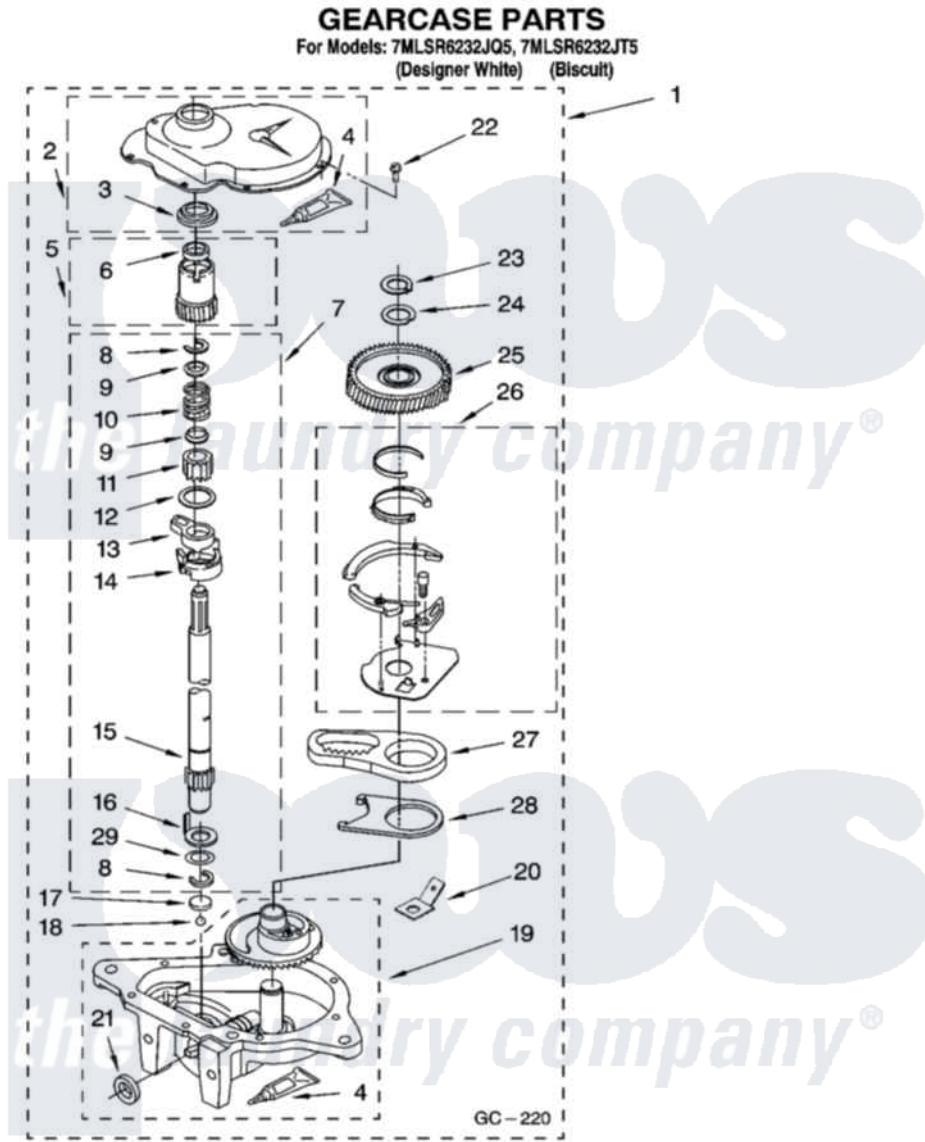

Whirlpool 7MLSR6232JQ5 08 - GEARCASE PARTS

12

8180144

Whirlpool Residential Whirlpool 7MLSR6232JQ5 Washer Parts Parts Diagram 08 - GEARCASE PARTS
Click on the part number to view part

Item	Original Part Number	Replaced By	Status	Part Description
1	8532118	3360629		Gearcase
2	285202			Cover, Gearcase
3	3349985			Seal, Gearcase Cover
4	285195			Sealer Sealer, Gasket
5	63320	285362		Gear and Pinion
6	356427			Seal, Spin Pinion
7	389387			Shaft, Agitator
8	90369		Not Available	Ring, Retaining (2)
9	62677			Retainer, Spring
10	62676			Spring, Agitator
11	63273	285509		Shaft, Agitator
12	62619			Washer, Agitator Gear
13	62580	285206		Cam-Agitator
14	62581	285206		Cam-Agitator
15	285509			Shaft, Agitator
16	62618			Washer, Cam Thrust

17	16018	285205	Bearing
18	85529	285205	Bearing
19	389230	285515	Gearcase
20	3949116	Not Available	BLOCK TAB, TERMINAL
21	285352		Seal Kit, Thrust Plug
22	3351614		Screw, Gearcase Cover Mounting
23	3362552	285765	Ring-Retrn
24	285735	285766	Washer Kit, Thrust
25	62570	285362	Gear and Pinon
26	388253	999516	Shelf-Glas
27	3349296	8546456	Rack, Connecting
28	62621		Actuator, Shift
29	388815		Washer, Intermediate 1 3976263 Miscellaneous Parts Bag 2 3976300 Washer, Inlet Hose 3 3366913 Clamp, Hose