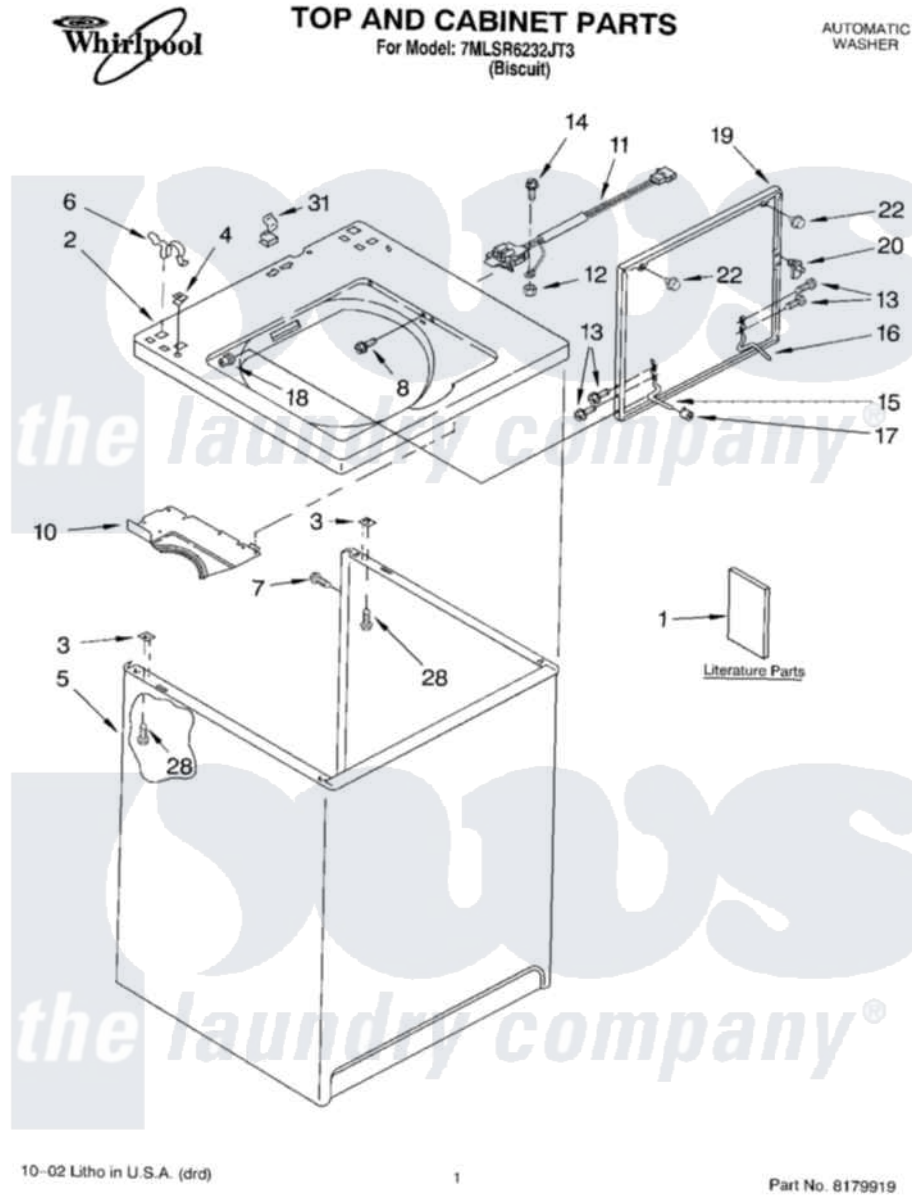

Whirlpool 7MLSR6232JT3 01 - TOP AND CABINET PARTS

Whirlpool Residential Whirlpool 7MLSR6232JT3 Washer Parts Parts Diagram 01 - TOP AND CABINET PARTS
 Click on the part number to view part

Item	Original Part Number	Replaced By	Status	Part Description
1	LIT3954763		Not Available	Literature Parts (Installation Instructions)
"	LIT8532147		Not Available	Literature Parts (Use & Care Guide)
"	LIT8532072		Not Available	Literature Parts (Energy Guide (Mexico))
"	LIT3954905		Not Available	Literature Parts (Wiring Diagram)
2	8274317			Top
3	62750			Spacer, Cabinet To Top (4)
4	357213			Nut, Push-In
5	3954357			Cabinet
6	62780			Clip, Top And Cabinet And Rear Panel
7	3357011	308685		Side Trim)
8	3356311			Screw And Washer, Lid Switch Shield
10	3950994			Shield, Lid Switch
11	3950298			Switch, Lid

12	3400901	680762	Nut
13	3351355	W10119828	Screw, Lid Hinge Mounting
14	3351614		Screw, Gearcase Cover Mounting
15	54584		Hinge, Lid
16	91770		Hinge, Lid
17	19119		Bumper, Lid Hinge
18	21258		Bearing, Lid Hinge
19	3954599	W10193875	Lid
20	357913	358684	Strike, Lid Switch
22	9724509		Bumper, Lid
28	3390631		Screw, 10-16 X 3/8
31	90016		Clip, Pressure Switch Hose