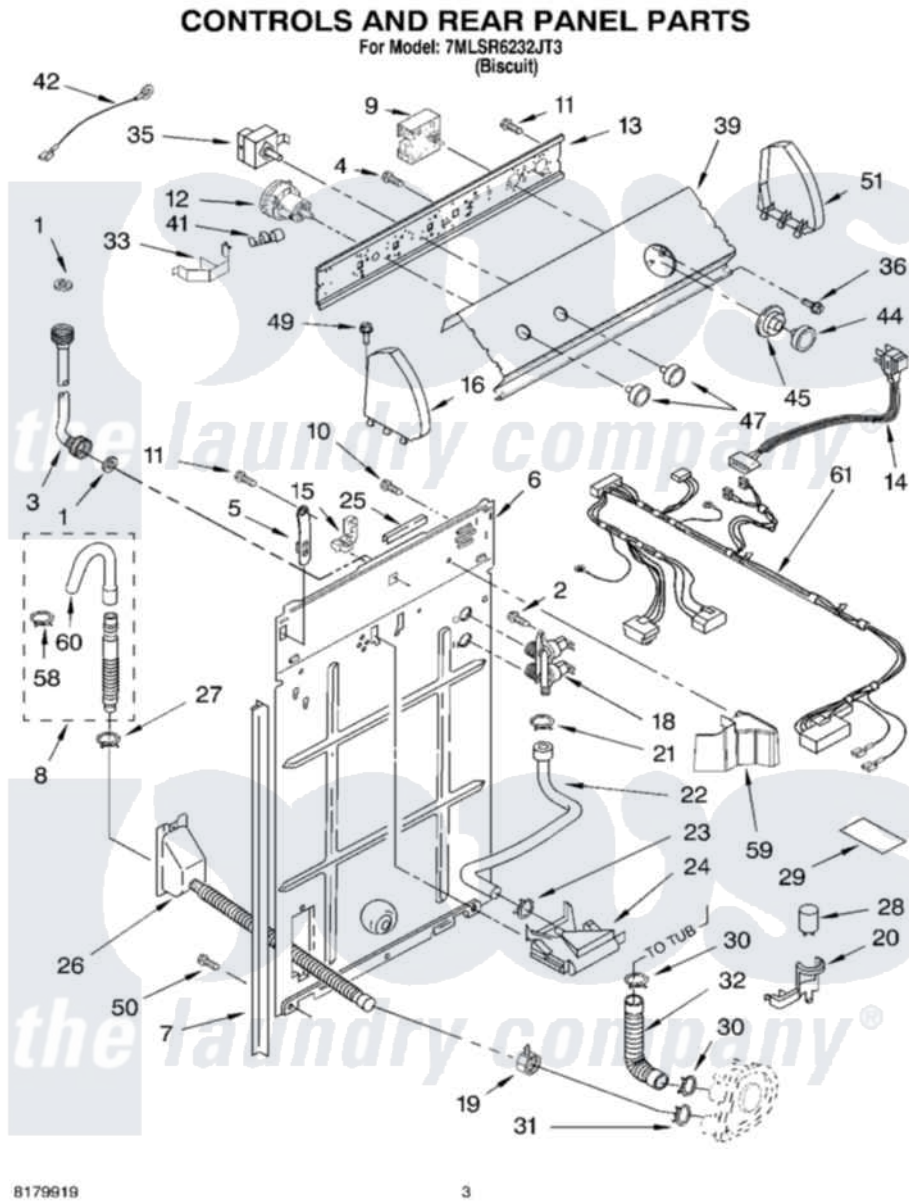

Whirlpool 7MLSR6232JT3 02 - CONTROLS AND REAR PANEL PARTS

Whirlpool [Residential Whirlpool 7MLSR6232JT3 Washer Parts](#) Parts Diagram 02 - CONTROLS AND REAR PANEL PARTS

[Click on the part number to view part](#)

Item	Original Part Number	Replaced By	Status	Part Description
1	3976300	16123		Washer Inlet-Hose Miscellaneous Parts Must be Ordered Separately.
2	9740848			Screw, Mixing Valve Mounting
3	3949374	89503		Hose-Inlet
"	3949375	89503		Hose-Inlet
4	3179795			Screw, Ground
5	8318255	8568314		Strap, Console
6	8318405			Panel, Rear
7	62747			Pad, Rear Panel
8	3951609	285664		Hose
"	661577	285666		Hose
"	3357090	285702		Hose
9	3953146			Timer, Control
10	3351614			Screw, Gearcase Cover Mounting
11	00767			Screw, 8A X 3/8 HeX Washer

11	30707		Head Tapping
12	3366849	W10339228	Switch-WL
13	3948608		Bracket, Control
14	8532158	W10130795	Cord-Power
15	3949468	285777	Relief-Str
16	8314852		Cap, End
18	3952164	285805	Valve-Inlet
19	3976395		Restraint, Hose
20	8318201	8318046	Clip, Capacitor
21	370451	596669	Clamp, Manifold
22	3357328		Hose, Vacuum Break
23	371503	596669	Clamp, Manifold
24	387606	3360977	Break-Vac
25	303294	3367669	Protector, Edge
26	8317940	W10358149	Drain Hose Assembly
27	3366912	356138	Clamp, Hose
28	661606	8572717	Capacitor, Motor Start
29	3976286		Shield, Capacitor
30	3363366	616099	Clamp
31	8317496	285655	Clamp, Hose
32	3951449	285871	Hose
33	8055003		Clip, Harness And Pressure Switch
35	661612	W10168256	Switch, Water Temperature
36	3400818		Screw, Timer Mounting
39	8531977		Panel, Console
41	357572	W10113937	Clip, Grounding
42	3398893	3395559	Wire
44	8271347	3957822	Knob, Timer
45	8271370	3957850	Dial, Timer
47	8271348	3957797	Knob, Push-To-Start
49	388326		Screw, 8-18 X 1.25
50	62863	3390631	Screw, 10-16 X 3/8
51	8314851		Cap, End
58	3366913	3357331	Clamp, Drain
59	8314879		Shield, Inlet Valve
60	3357027		Nozzle, Hose Drain
61	3956139		Harness, Wiring