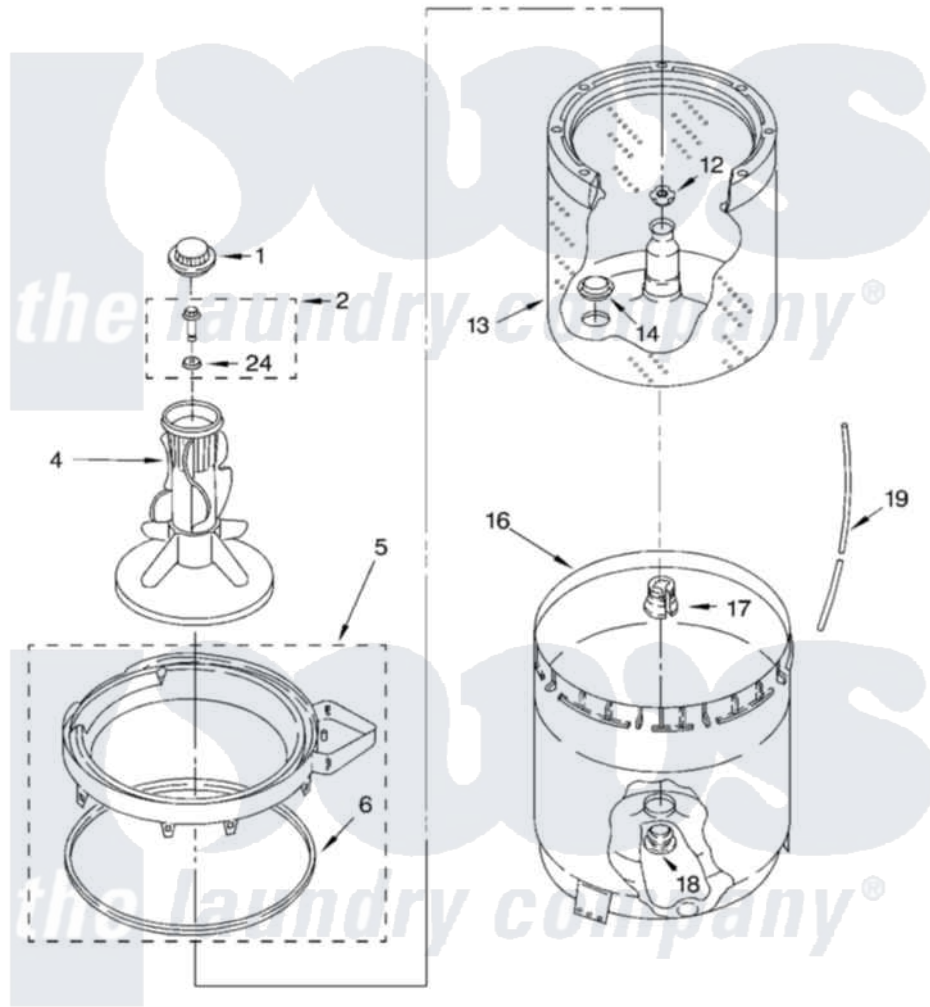

# Whirlpool 7MLSR6232JT3 03 - AGITATOR, BASKET AND TUB PARTS

## AGITATOR, BASKET AND TUB PARTS

For Model: 7MLSR6232JT3  
(Biscuit)

8179819

5

Whirlpool [Residential Whirlpool 7MLSR6232JT3 Washer Parts](#) Parts Diagram 03 - AGITATOR, BASKET AND TUB PARTS

[Click on the part number to view part](#)

Item	Original Part Number	Replaced By	Status	Part Description
1	<a href="#">3355758</a>			Cap, Agitator
2	<a href="#">358237</a>			Screw And Washer
4	<a href="#">63235</a>			Agitator Assembly
5	8528150	<a href="#">W10445870</a>		Ring-Tub
6	3359585	<a href="#">3976308</a>		Gasket, Tub Ring
12	<a href="#">21366</a>			Nut, Spanner
13	3951989	<a href="#">W10389329</a>		Clothes Container, Assembly
14	8522271	<a href="#">285868</a>		Filter
16	<a href="#">63849</a>			Strain Relief, Power Cord
17	<a href="#">389140</a>			Tub Block, Basket Drive
18	<a href="#">383727</a>			Gasket, Centerpod
19	3347780	<a href="#">353244</a>		Hose, Pressure Switch
24	<a href="#">3949550</a>			Washer