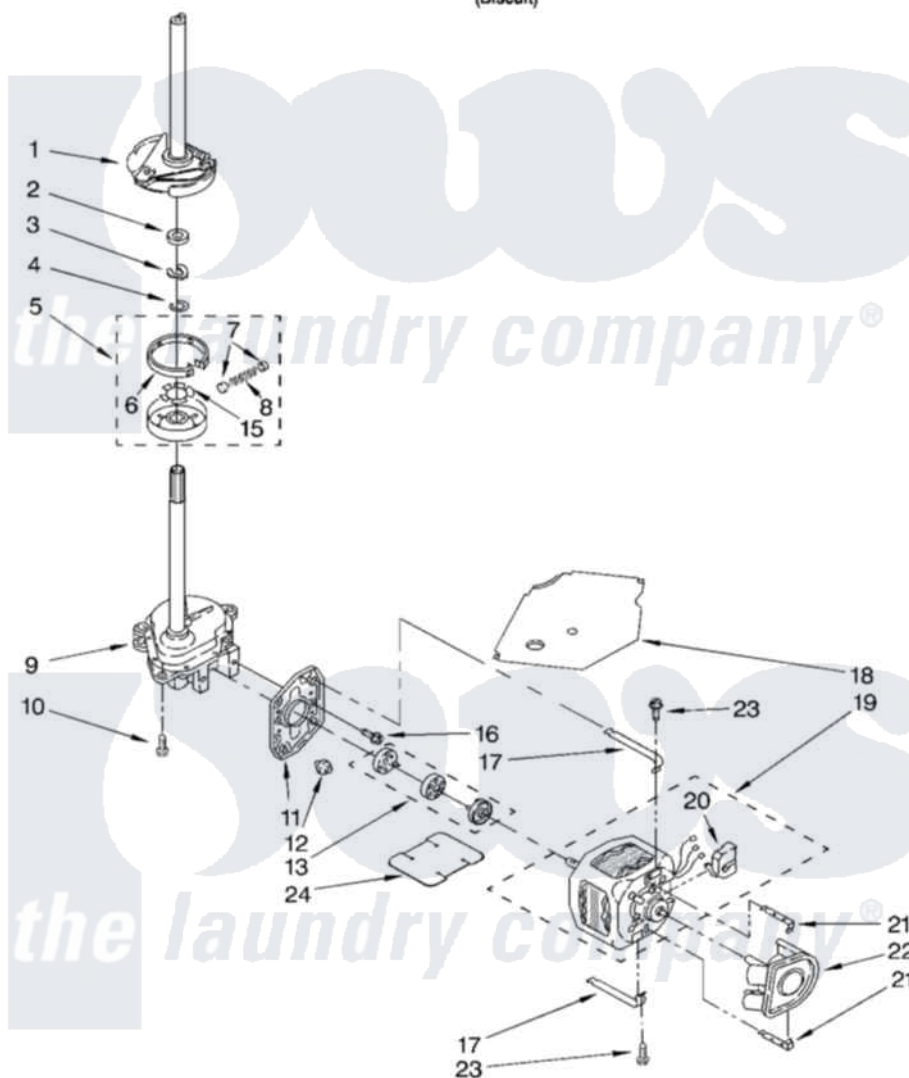

Whirlpool 7MLSR6232JT3 04 - BRAKE, CLUTCH, GEARCASE, MOTOR AND PUMP

BRAKE, CLUTCH, GEARCASE, MOTOR AND PUMP PARTS

For Model: 7MLSR6232JT3
(Biscuit)

8179919

7

Whirlpool [Residential Whirlpool 7MLSR6232JT3 Washer Parts](#) Parts Diagram 04 - BRAKE, CLUTCH, GEARCASE, MOTOR AND PUMP

[Click on the part number to view part](#)

Item	Original Part Number	Replaced By	Status	Part Description
1	388952	285792		Basketdrive
2	63292			Washer, Spin Tube Thrust
3	62697	W10080230		Ring, Spin Tube Support
4	63283	285353		Ring
5	3951311	285785		Clutch
6	3951308	285790		Lining
7	62646			Cap, Clutch Spring
8	3946792			Spring And Damper Assembly
9	8532118	3360629		Gearcase
10	3357334	3400516		Screw Anti-Rattle
11	62611			Plate, Motor Mount To Gearcase
12	62691			Grommet, Motor
13	285753	285753A		Coupling
15	3355454			Clip, Main Drive

16	3400516		Screw Anti-Rattle
17	3349637	W10086010	Retainer, Motor
18	3362089		Shield, Tub To Motor
19	8528157	661600	Motor, Main Drive
20	3952056		Switch, Main Drive Motor
21	62700	8546127	Retainer, Pump
22	3363394		Pump
23	3387485	273556	Screw, 10-16 X 5/8
24	8316060		Shield, Tub To Motor