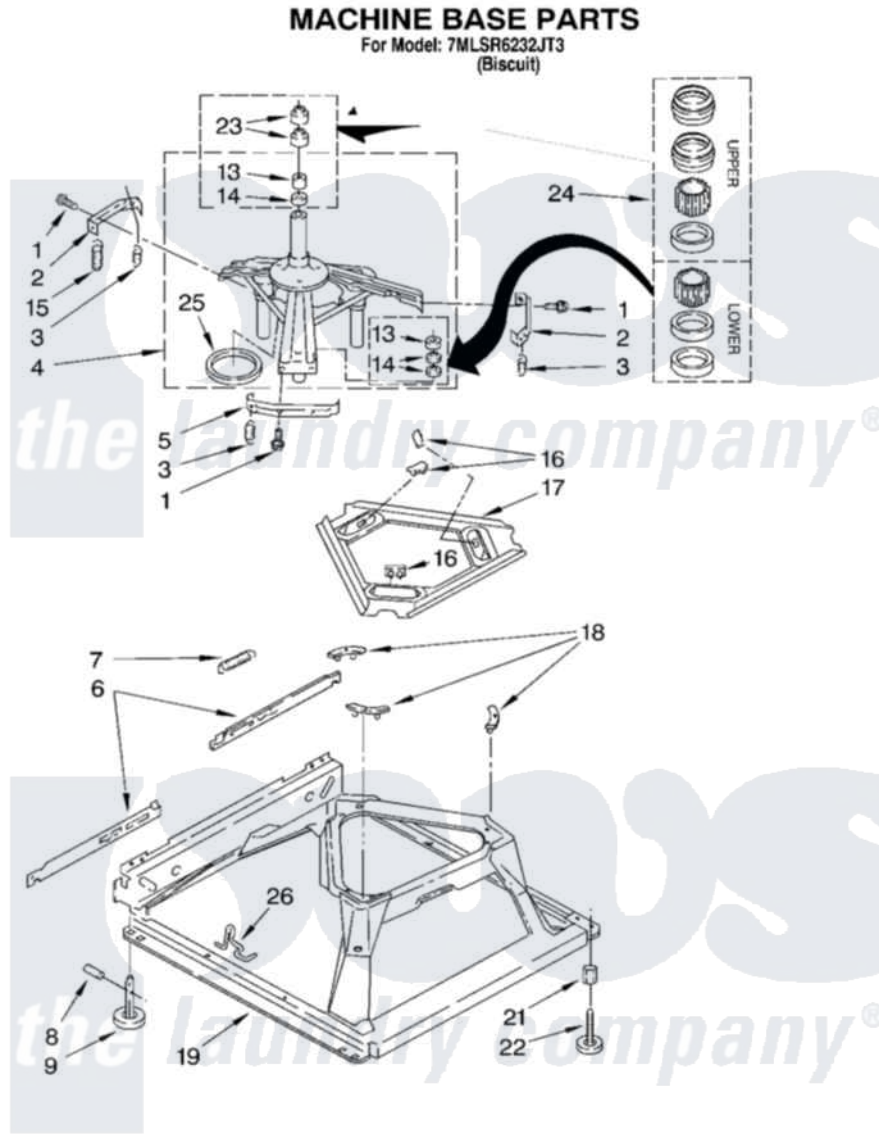

Whirlpool 7MLSR6232JT3 05 - MACHINE BASE PARTS

8

8179919

Whirlpool Residential Whirlpool 7MLSR6232JT3 Washer Parts Parts Diagram 05 - MACHINE BASE PARTS
 Click on the part number to view part

Item	Original Part Number	Replaced By	Status	Part Description
1	3400076			Screw, Bracket Mounting
2	64067			Bracket, Spring Outer
3	63907			Spring, Suspension
4	3362087	280184		Support
5	64065			Bracket, Spring Outer
6	63466			Link, Leveling Mechanism
7	62597	8316845		Spring
8	62837			Pin, Knurled
9	62596	285244		Feet-Leveling
13	3347047	8546455		Bearing, Centerpost
14	357409	359449		Seal, Agitator Shaft
15	388492	W10250667		Spring, Counterweight
16	62568	285219		Pad
17	3946509			Plate, Suspension
18	3363660	285744		Pad
19	3946512	285771		Base

21	3359452		Nut, Lock
22	389102	W10001130	Foot, Leveling
23	356934	8577376	Seal, Centerpost
24	285203		Centerpost Bearing Kit
25	63134		Ring, Sound Deadening
26	63806	W10145155	Retainer, Suspension Spring