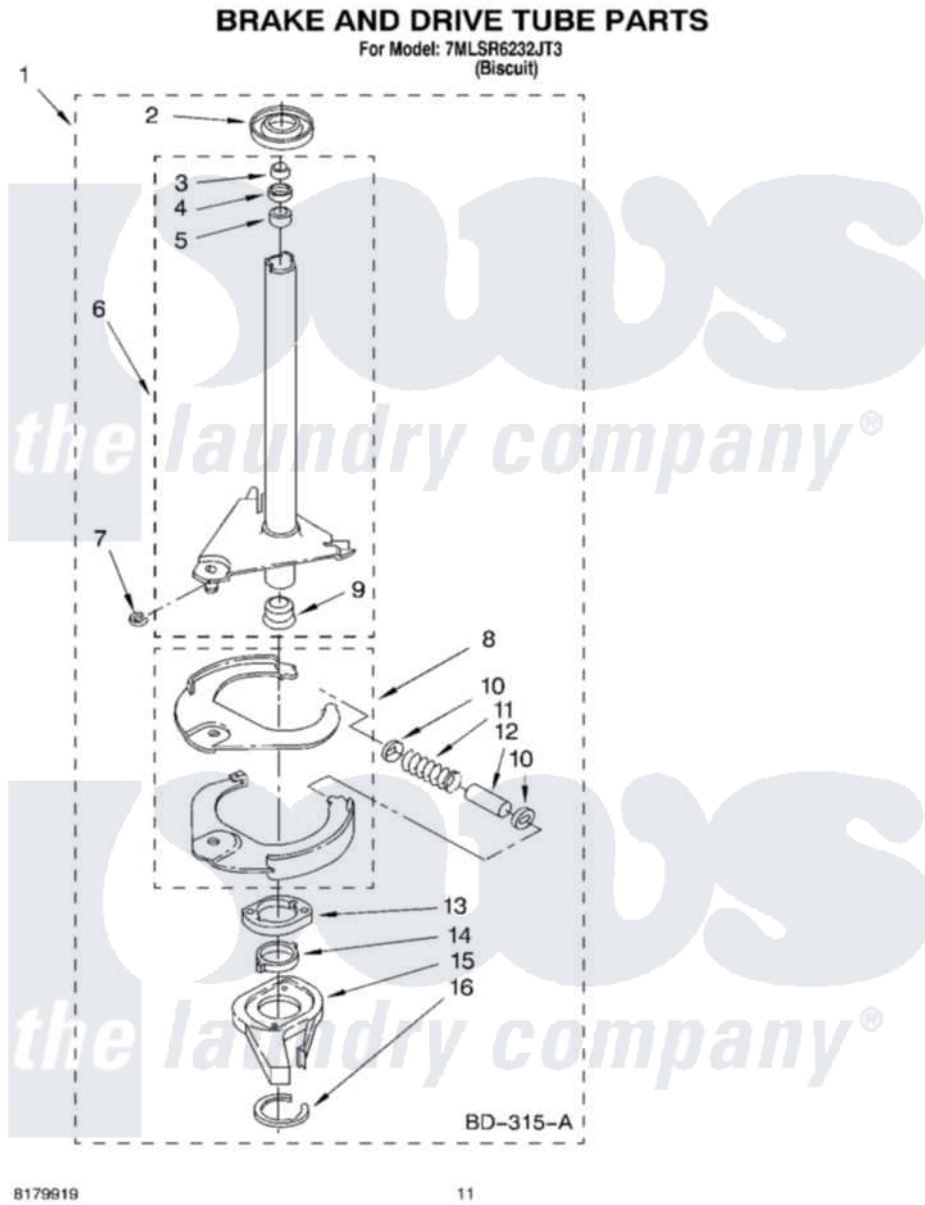

Whirlpool 7MLSR6232JT3 07 - BRAKE AND DRIVE TUBE PARTS

8179819

11

Whirlpool Residential Whirlpool 7MLSR6232JT3 Washer Parts Parts Diagram 07 - BRAKE AND DRIVE TUBE PARTS
Click on the part number to view part

Item	Original Part Number	Replaced By	Status	Part Description
1	388952	285792		Basketdrive
2	62658			Ring, Thrust
3	91939			Seal, Shaft
4	356427			Seal, Spin Pinion
5	356937			Spacer, Drive Tube
6	64027	64208		Tube-Spin
7	64035	W10083190		Ring, Retaining
8	64232	285438		Shoe-Brake
9	62703	8546462		"T" Bearing, Spin Tube
10	62648	285658		Sleeve
11	387806		Not Available	Spring, Brake
12	62909	285658		Sleeve
13	63023	8546461		Cam, Brake Release
14	63022			Sleeve, Cam
15	64194	285790		Lining
16	90368	W10083200		Ring, Retaining

" N/A

Not Available

FOLLOWING PARTS NOT
ILLUSTRATED

" [285208](#)

Lubricant