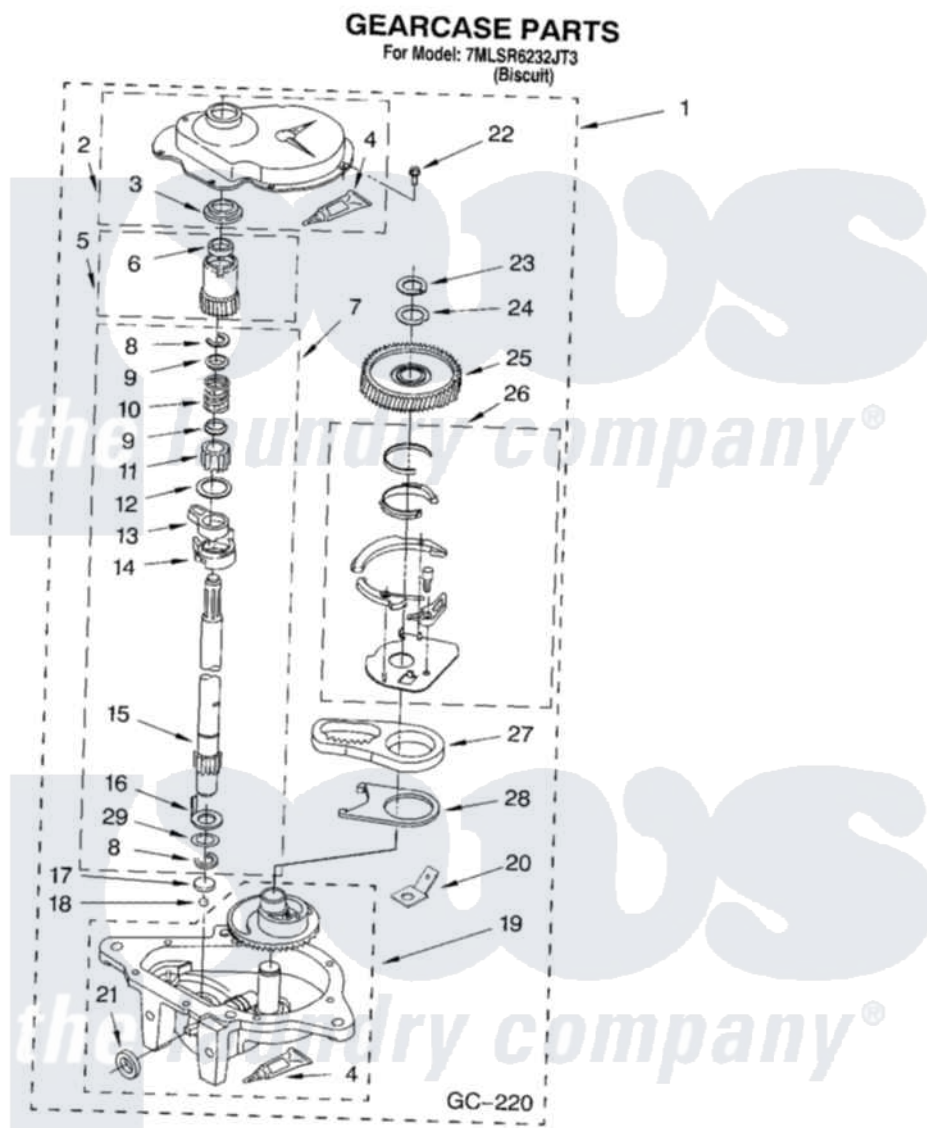

Whirlpool 7MLSR6232JT3 08 - GEARCASE PARTS

12

8179919

Whirlpool Residential Whirlpool 7MLSR6232JT3 Washer Parts Parts Diagram 08 - GEARCASE PARTS
 Click on the part number to view part

Item	Original Part Number	Replaced By	Status	Part Description
1	8532118	3360629		Gearcase
2	285202			Cover, Gearcase
3	3349985			Seal, Gearcase Cover
4	285195			Sealer Sealer, Gasket
5	63320	285362		Gear and Pinion
6	356427			Seal, Spin Pinion
7	389387			Shaft, Agitator
8	90369		Not Available	Ring, Retaining (2)
9	62677			Retainer, Spring
10	62676			Spring, Agitator
11	63273	285509		Shaft, Agitator
12	62619			Washer, Agitator Gear
13	62580	285206		Cam-Agitator
14	62581	285206		Cam-Agitator
15	285509			Shaft, Agitator
16	62618			Washer, Cam Thrust

17	16018	285205	Bearing
18	85529	285205	Bearing
19	389230	285515	Gearcase
20	3949116	Not Available	BLOCK TAB, TERMINAL
21	285352		Seal Kit, Thrust Plug
22	3351614		Screw, Gearcase Cover Mounting
23	3362552	285765	Ring-Retrn
24	285735	285766	Washer Kit, Thrust
25	62570	285362	Gear and Pinon
26	388253	999516	Shelf-Glas
27	3349296	8546456	Rack, Connecting
28	62621		Actuator, Shift
29	388815		Washer, Intermediate 1 3976263 Miscellaneous Parts Bag 2 3976300 Washer, Inlet Hose 3 3366913 Clamp, Hose