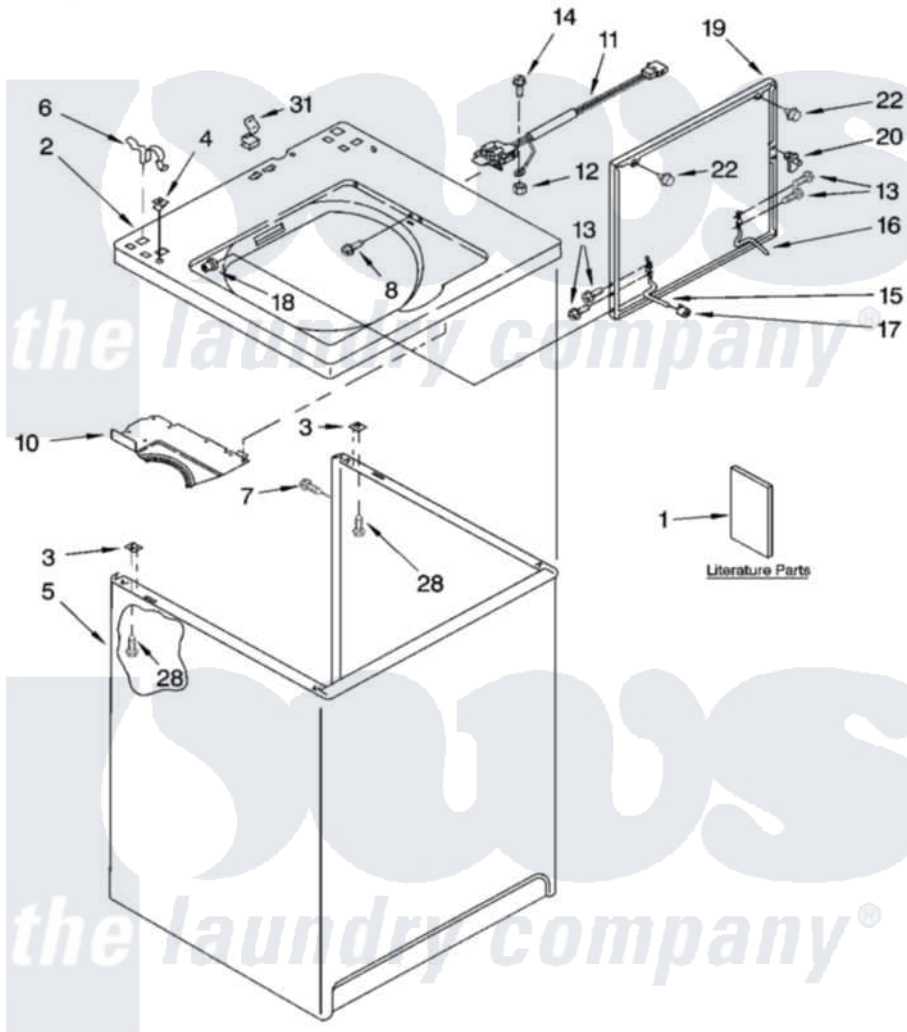

Whirlpool 7MLSR6232JT4 01 - TOP AND CABINET PARTS

TOP AND CABINET PARTS

For Model: 7MLSR6232JT4
(Biscuit)

AUTOMATIC
WASHER

4-03 Litho in U.S.A. (drd)

1

Part No. 8190001

Whirlpool [Residential Whirlpool 7MLSR6232JT4 Washer Parts](#) Parts Diagram 01 - TOP AND CABINET PARTS
Click on the part number to view part

Item	Original Part Number	Replaced By	Status	Part Description
1	LIT3954763		Not Available	Literature Parts (Installation Instructions)
"	LIT8539737		Not Available	Literature Parts (Use & Care Guide)
"	LIT8532072		Not Available	Literature Parts (Energy Guide (Mexico))
"	LIT3954905		Not Available	Literature Parts (Wiring Diagram)
2	8274317			Top
3	62750			Spacer, Cabinet To Top (4)
4	357213			Nut, Push-In
5	3954357			Cabinet
6	62780			Clip, Top And Cabinet And Rear Panel
7	3357011	308685		Side Trim)
8	3356311			Screw And Washer, Lid Switch Shield
10	3950994			Shield, Lid Switch
11	3950298			Switch, Lid

12	3400901	680762	Nut
13	3351355	W10119828	Screw, Lid Hinge Mounting
14	3351614		Screw, Gearcase Cover Mounting
15	54584		Hinge, Lid
16	91770		Hinge, Lid
17	19119		Bumper, Lid Hinge
18	21258		Bearing, Lid Hinge
19	8541724	W10193875	Lid
20	357913	358684	Strike, Lid Switch
22	9724509		Bumper, Lid
28	3390631		Screw, 10-16 X 3/8
31	90016		Clip, Pressure Switch Hose