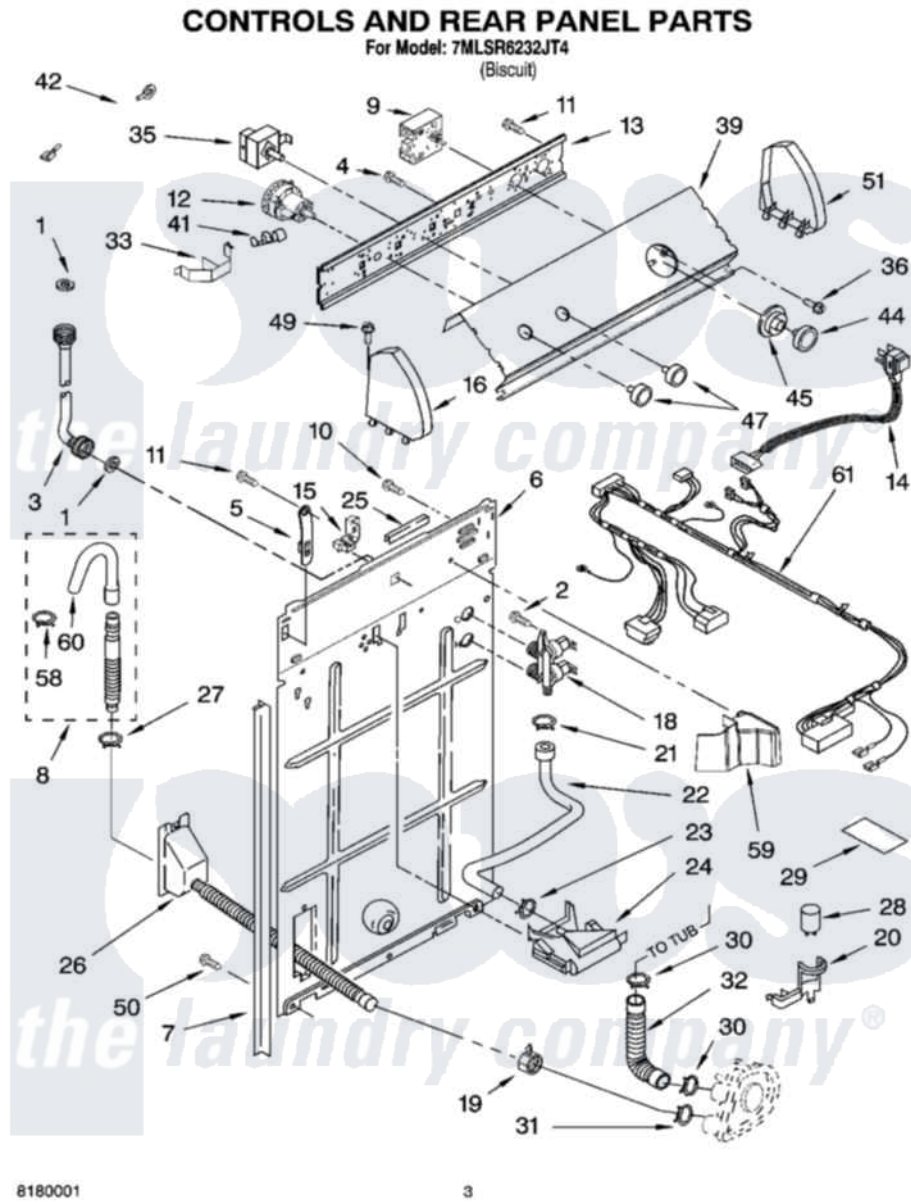

Whirlpool 7MLSR6232JT4 02 - CONTROLS AND REAR PANEL PARTS

Whirlpool [Residential Whirlpool 7MLSR6232JT4 Washer Parts](#) Parts Diagram 02 - CONTROLS AND REAR PANEL PARTS

[Click on the part number to view part](#)

Item	Original Part Number	Replaced By	Status	Part Description
1	3976300	16123		Washer Inlet-Hose Miscellaneous Parts Must be Ordered Separately.
2	9740848			Screw, Mixing Valve Mounting
3	3949374	89503		Hose-Inlet
"	3949375	89503		Hose-Inlet
4	3179795			Screw, Ground
5	8318255	8568314		Strap, Console
6	8318405			Panel, Rear
7	62747			Pad, Rear Panel
8	3951609	285664		Hose
"	661577	285666		Hose
"	3357090	285702		Hose
9	3953146			Timer, Control
10	3351614			Screw, Gearcase Cover Mounting
11	00767			Screw, 8A X 3/8 HeX Washer