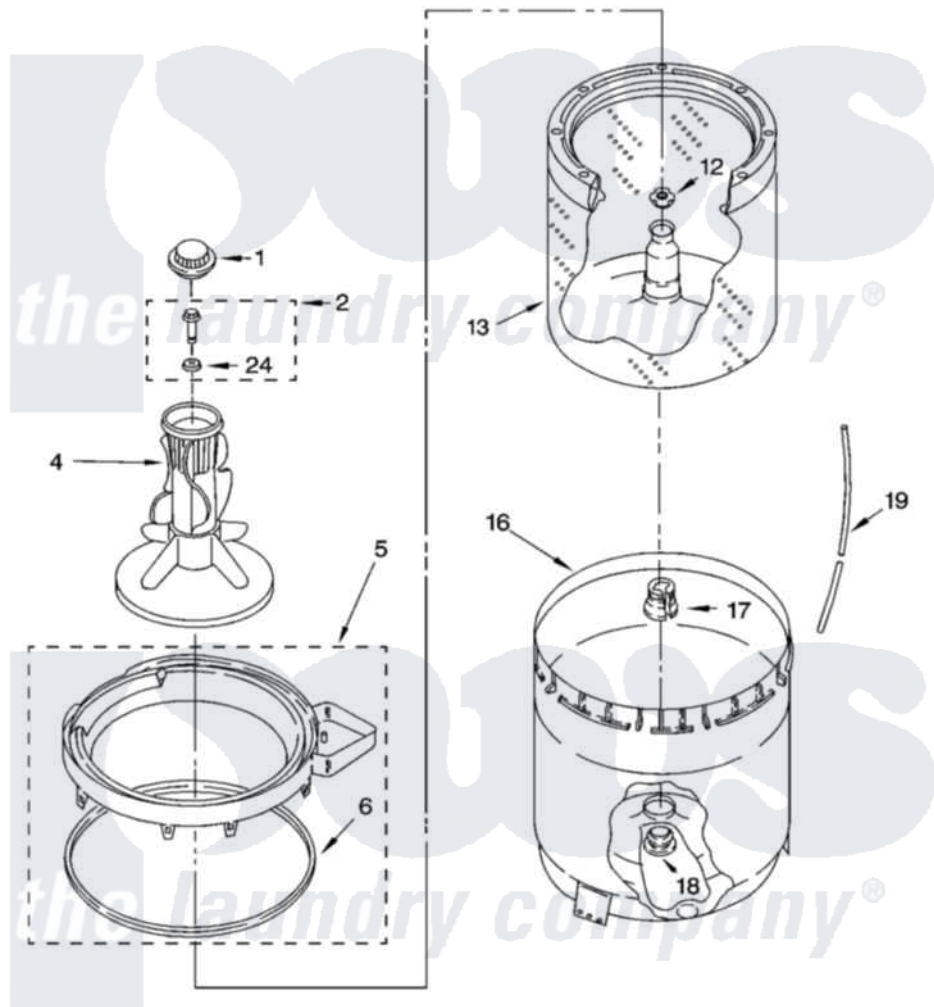

Whirlpool 7MLSR6232JT4 03 - AGITATOR, BASKET AND TUB PARTS

AGITATOR, BASKET AND TUB PARTS

For Model: 7MLSR6232JT4
(Biscuit)

8180001

5

Whirlpool [Residential Whirlpool 7MLSR6232JT4 Washer Parts](#) Parts Diagram 03 - AGITATOR, BASKET AND TUB PARTS

[Click on the part number to view part](#)

Item	Original Part Number	Replaced By	Status	Part Description
1	3355758			Cap, Agitator
2	358237			Screw And Washer
4	63235			Agitator Assembly
5	8528150	W10445870		Ring-Tub
6	3359585	3976308		Gasket, Tub Ring
12	21366			Nut, Spanner
13	3951989	W10389329		Clothes Container, Assembly
16	63849			Strain Relief, Power Cord
17	389140			Tub Block, Basket Drive
18	383727			Gasket, Centerpod
19	3347780	353244		Hose, Pressure Switch
24	3949550			Washer