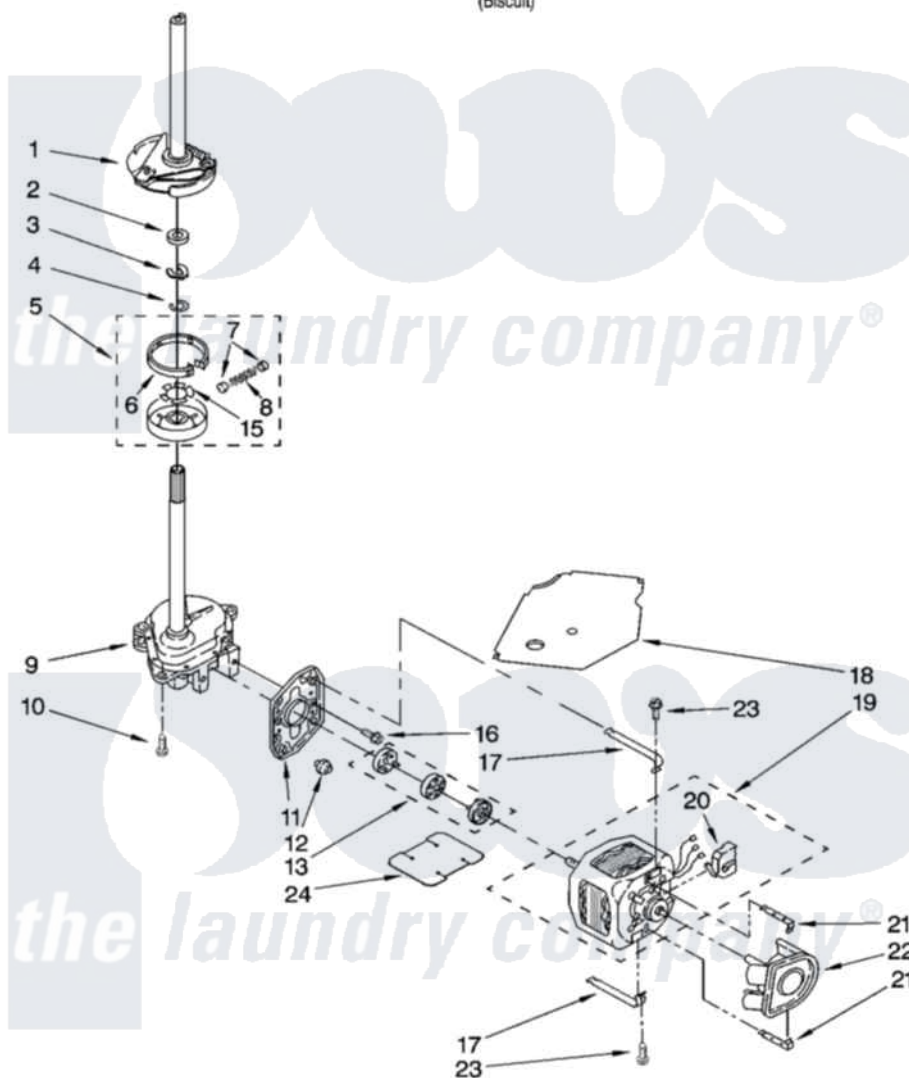

Whirlpool 7MLSR6232JT4 04 - BRAKE, CLUTCH, GEARCASE, MOTOR AND PUMP PARTS

BRAKE, CLUTCH, GEARCASE, MOTOR AND PUMP PARTS

For Model: 7MLSR6232JT4
(Biscuit)

8180001

7

Whirlpool [Residential Whirlpool 7MLSR6232JT4 Washer Parts](#) Parts Diagram 04 - BRAKE, CLUTCH, GEARCASE, MOTOR AND PUMP PARTS
Click on the part number to view part

Item	Original Part Number	Replaced By	Status	Part Description
1	388952	285792		Basketdrive
2	63292			Washer, Spin Tube Thrust
3	62697	W10080230		Ring, Spin Tube Support
4	63283	285353		Ring
5	3951311	285785		Clutch
6	3951308	285790		Lining
7	62646			Cap, Clutch Spring
8	3946792			Spring And Damper Assembly
9	8532118	3360629		Gearcase
10	3357334	3400516		Screw Anti-Rattle
11	62611			Plate, Motor Mount To Gearcase
12	62691			Grommet, Motor
13	285753	285753A		Coupling
15	3355454			Clip, Main Drive

16	3400516		Screw Anti-Rattle
17	3349637	W10086010	Retainer, Motor
18	3362089		Shield, Tub To Motor
19	8528157	661600	Motor, Main Drive
20	3952056		Switch, Main Drive Motor
21	62700	8546127	Retainer, Pump
22	3363394		Pump
23	3387485	273556	Screw, 10-16 X 5/8
24	8316060		Shield, Tub To Motor