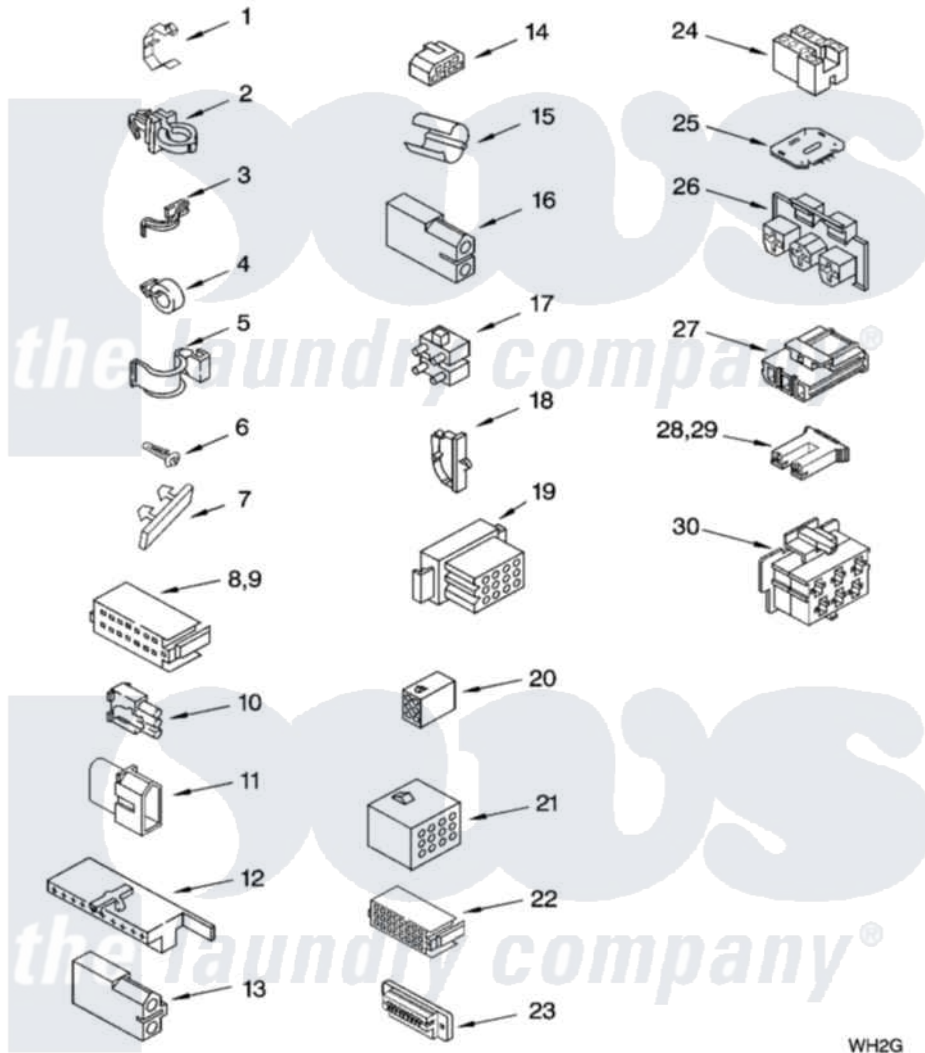

Whirlpool 7MLSR6232JT4 06 - WIRING HARNESS PARTS

WIRING HARNESS PARTS

For Model: 7MLSR6232JT4
(Biscuit)

WH2G

8180001

9

Whirlpool [Residential Whirlpool 7MLSR6232JT4 Washer Parts](#) Parts Diagram 06 - WIRING HARNESS PARTS
Click on the part number to view part

Item	Original Part Number	Replaced By	Status	Part Description
1	3349557			Retainer, Harness
2	388498		Not Available	Clip, Harness
3	3347812	8528351		Clip
4	3352501	8559320		Restraint, Hose
5	90016			Clip, Pressure Switch Hose
6	3390496	8281256		Clip, Harness
7	389379			Retainer, Side To Feature Panel
8	352090			Timer, Block Disconnect
9	352089			Timer, Block Disconnect
10	62889			Receptacle, Terminal
11	353424			Plug, Terminal
12	62505			Block, Disconnect
13	3348075			Block, Disconnect (Motor 3 Speed) (Use Term. 94613 Or 94614)
14	3347243			Block, Disconnect

15	63523		Harness, Protector
16	717252		Receptacle, Terminal
17	387566		Plug, Terminal (4-Way) (Power Cord) (Use M3 Screws)
18	3352944		Clip, Harness
19	3390423	Not Available	Block, Disconnect (12-Way) (Timer) (Use Term. 94613)
20	3347730	Not Available	Receptacle, (6-Way) (Use Term. 94613)
21	388818		Plug, Terminal (12-Way) (Use Term. 94613 Or 94614)
22	3369366	Not Available	Timer, Block Disconnect (Black) (Amp) (Use Term. 3369365)
23	3349494		Connector, Etc
24	60687		Connector, Relay (Use Term. 308569)
25	3407125	3955728	Control, Etc
26	3948617	2172937	Connector
27	3360056		Connector
28	3354925		Block, Connector
29	3354926		Block, Connector
30	3948615	Not Available	Connector (T.P.A.) (6-Circuit) (Temp. Switch) (Use Term. 3948619 OR 3948620.)