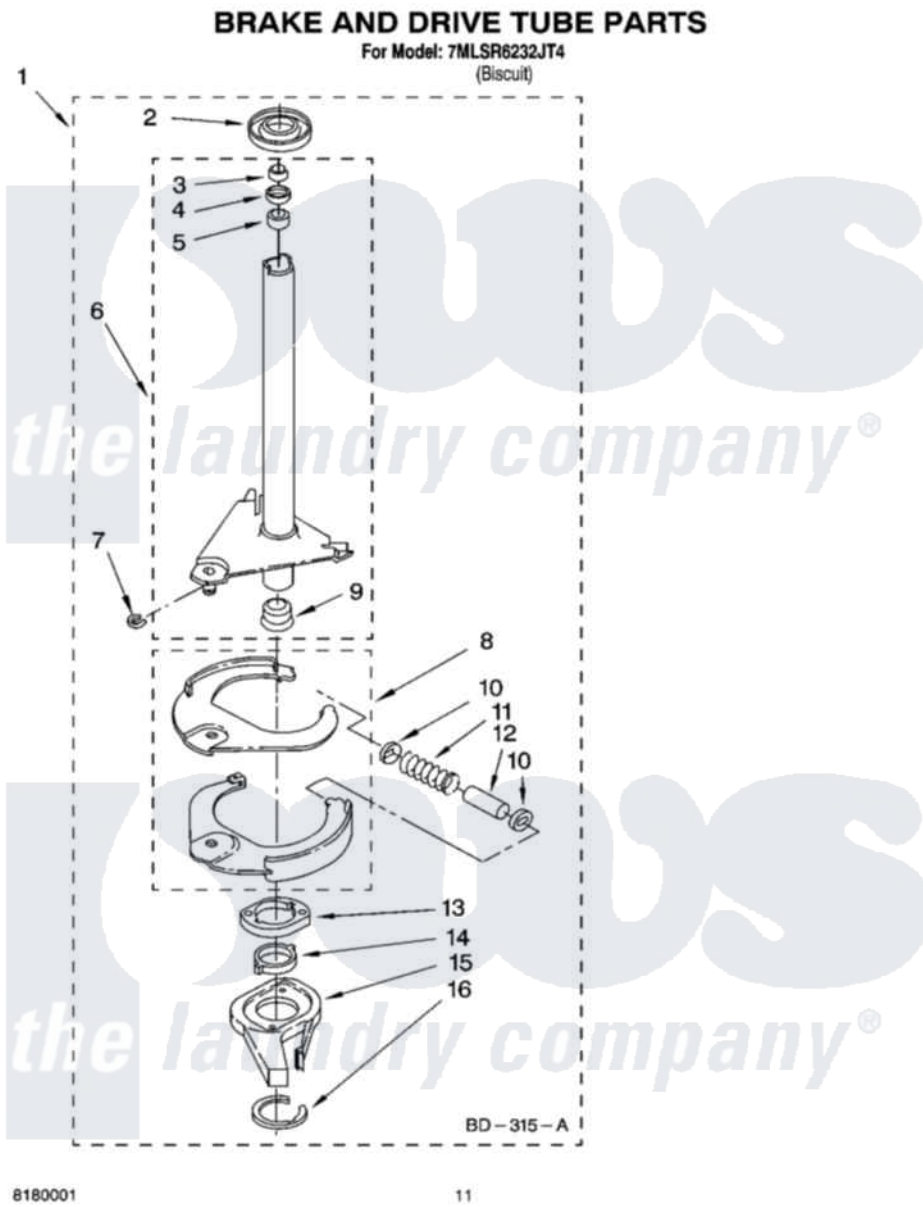

Whirlpool 7MLSR6232JT4 07 - BRAKE AND DRIVE TUBE PARTS

8180001

11

Whirlpool Residential Whirlpool 7MLSR6232JT4 Washer Parts Parts Diagram 07 - BRAKE AND DRIVE TUBE PARTS
Click on the part number to view part

| Item | Original Part Number | Replaced By | Status | Part Description |
|------|------------------------|---------------------------|---------------|------------------------|
| 1 | 388952 | 285792 | | Basketdrive |
| 2 | 62658 | | | Ring, Thrust |
| 3 | 91939 | | | Seal, Shaft |
| 4 | 356427 | | | Seal, Spin Pinion |
| 5 | 356937 | | | Spacer, Drive Tube |
| 6 | 64027 | 64208 | | Tube-Spin |
| 7 | 64035 | W10083190 | | Ring, Retaining |
| 8 | 64232 | 285438 | | Shoe-Brake |
| 9 | 62703 | 8546462 | | "T" Bearing, Spin Tube |
| 10 | 62648 | 285658 | | Sleeve |
| 11 | 387806 | | Not Available | Spring, Brake |
| 12 | 62909 | 285658 | | Sleeve |
| 13 | 63023 | 8546461 | | Cam, Brake Release |
| 14 | 63022 | | | Sleeve, Cam |
| 15 | 64194 | 285790 | | Lining |
| 16 | 90368 | W10083200 | | Ring, Retaining |

" N/A

Not Available

FOLLOWING PARTS NOT
ILLUSTRATED

" [285208](#)

Lubricant