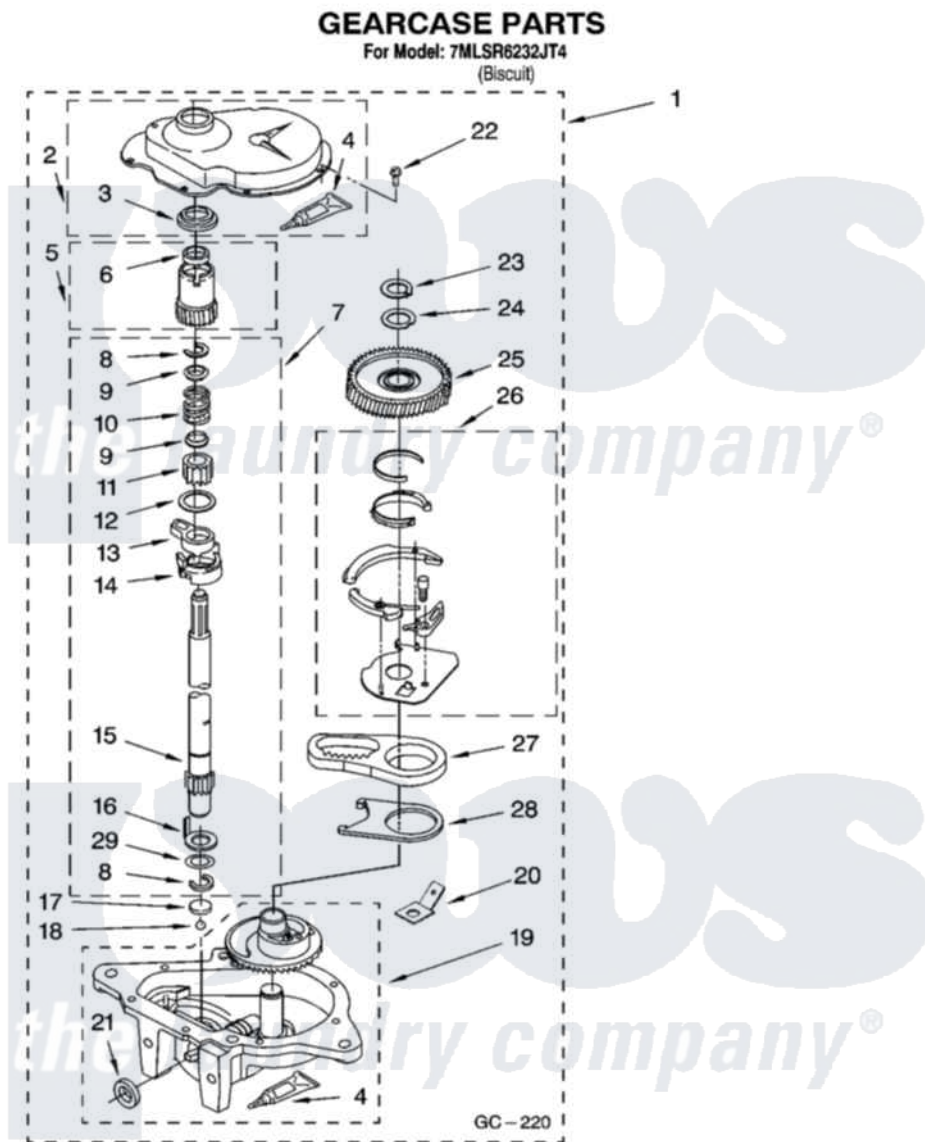

# Whirlpool 7MLSR6232JT4 08 - GEARCASE PARTS

12

8180001

Whirlpool Residential Whirlpool 7MLSR6232JT4 Washer Parts Parts Diagram 08 - GEARCASE PARTS  
Click on the part number to view part

Item	Original Part Number	Replaced By	Status	Part Description
1	8532118	<a href="#">3360629</a>		Gearcase
2	<a href="#">285202</a>			Cover, Gearcase
3	<a href="#">3349985</a>			Seal, Gearcase Cover
4	<a href="#">285195</a>			Sealer Sealer, Gasket
5	63320	<a href="#">285362</a>		Gear and Pinion
6	<a href="#">356427</a>			Seal, Spin Pinion
7	<a href="#">389387</a>			Shaft, Agitator
8	90369		Not Available	Ring, Retaining (2)
9	<a href="#">62677</a>			Retainer, Spring
10	<a href="#">62676</a>			Spring, Agitator
11	63273	<a href="#">285509</a>		Shaft, Agitator
12	<a href="#">62619</a>			Washer, Agitator Gear
13	62580	<a href="#">285206</a>		Cam-Agitator
14	62581	<a href="#">285206</a>		Cam-Agitator
15	<a href="#">285509</a>			Shaft, Agitator
16	<a href="#">62618</a>			Washer, Cam Thrust

17	16018	<a href="#">285205</a>	Bearing
18	85529	<a href="#">285205</a>	Bearing
19	389230	<a href="#">285515</a>	Gearcase
20	3949116	Not Available	BLOCK TAB, TERMINAL
21	<a href="#">285352</a>		Seal Kit, Thrust Plug
22	<a href="#">3351614</a>		Screw, Gearcase Cover Mounting
23	3362552	<a href="#">285765</a>	Ring-Retrn
24	285735	<a href="#">285766</a>	Washer Kit, Thrust
25	62570	<a href="#">285362</a>	Gear and Pinon
26	388253	<a href="#">999516</a>	Shelf-Glas
27	3349296	<a href="#">8546456</a>	Rack, Connecting
28	<a href="#">62621</a>		Actuator, Shift
29	<a href="#">388815</a>		Washer, Intermediate 1 3976263 Miscellaneous Parts Bag 2 3976300 Washer, Inlet Hose 3 3366913 Clamp, Hose