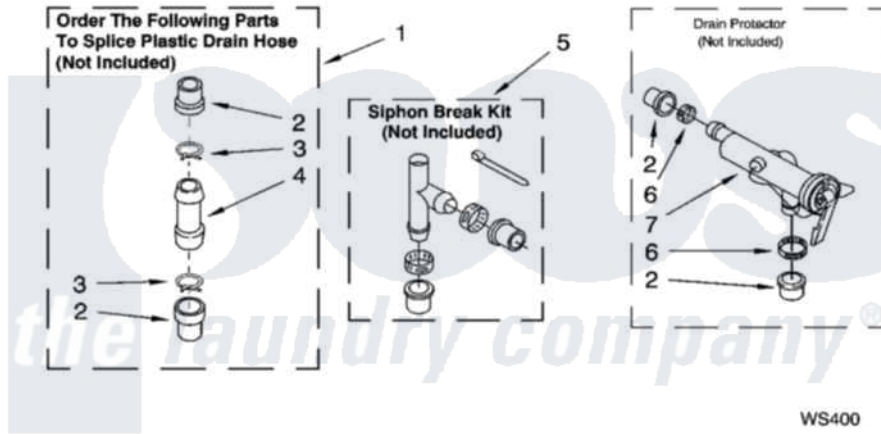

WATER SYSTEM PARTS

For Model: 7MLSR6232JT4
(Biscuit)

8180001

13

Whirlpool [Residential Whirlpool 7MLSR6232JT4 Washer Parts](#) Parts Diagram 09 - WATER SYSTEM PARTS
Click on the part number to view part

Item	Original Part Number	Replaced By	Status	Part Description
1	285442			Water System Parts
2	285321			Water System Parts
3	370447	285655		Clamp, Hose
4	16272			Connector, Straight
5	285320			Water System Parts
6	65349	285655		Clamp, Hose
7	367031			Water System Parts