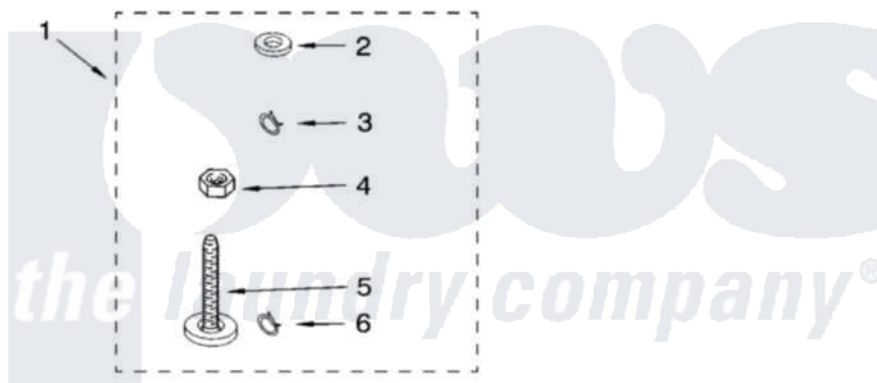

**Whirlpool 7MLSR6232JT4 10 - MISCELLANEOUS PARTS OPTIONAL PARTS (NOT INCLUDED)**

**MISCELLANEOUS PARTS**

For Model: 7MLSR6232JT4  
(Biscuit)

**OPTIONAL PARTS (NOT INCLUDED)**

Whirlpool [Residential Whirlpool 7MLSR6232JT4 Washer Parts](#) Parts Diagram 10 - MISCELLANEOUS PARTS  
**OPTIONAL PARTS (NOT INCLUDED)**  
 Click on the part number to view part

Item	Original Part Number	Replaced By	Status	Part Description
1	3976263	<a href="#">285654</a>		Parts-Misc
2	3976300	<a href="#">16123</a>		Washer Inlet-Hose Miscellaneous Parts Must be Ordered Separately.
3	3366912	<a href="#">356138</a>		Clamp, Hose
4	<a href="#">3359452</a>			Nut, Lock
5	389102	<a href="#">W10001130</a>		Foot, Leveling
6	3366913	<a href="#">3357331</a>		Clamp, Drain
"	<a href="#">4392899</a>			Paint, Touch-Up
"	<a href="#">350938</a>			Paint, Pressurized Spray B
"	<a href="#">4392901</a>			Paint, Pressurized Spray
"	<a href="#">4392900</a>			Paint, Bulk )
"	N/A		Not Available	OIL
"	<a href="#">350572</a>			Oil
"	N/A		Not Available	LUBRICANT