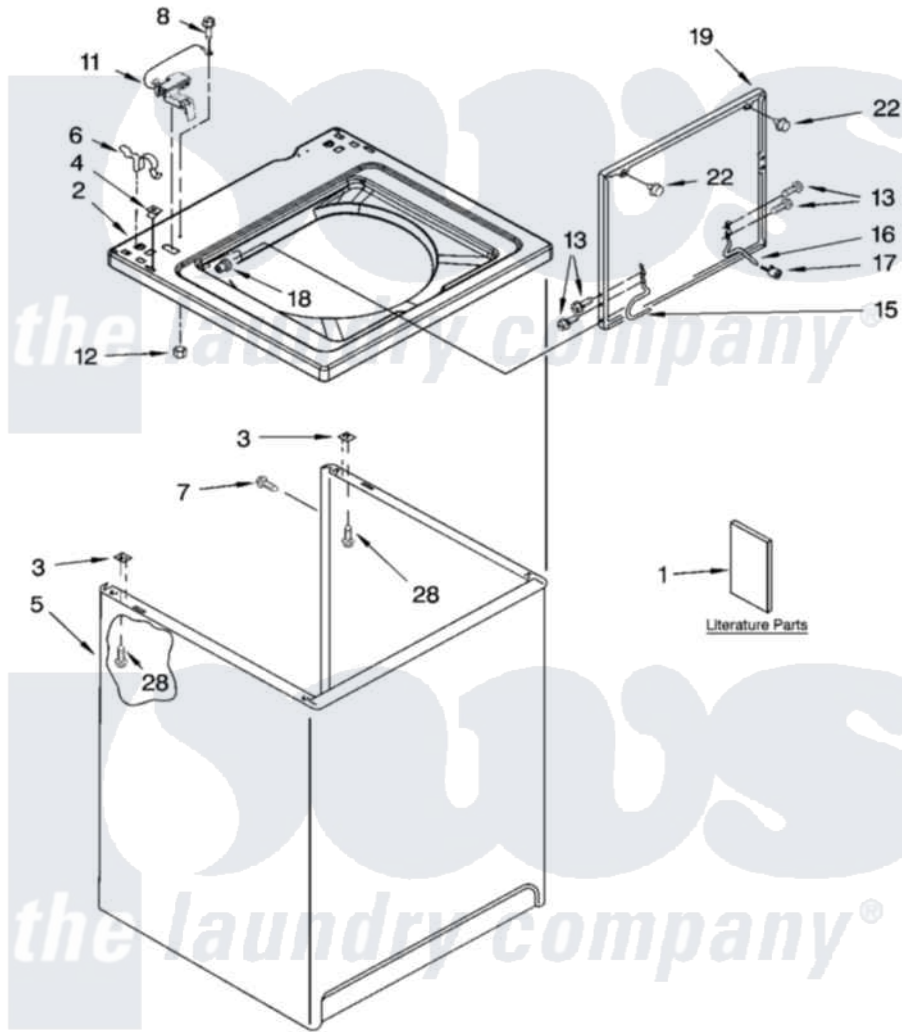

Whirlpool 7MLSR6232JT5 01 - TOP AND CABINET PARTS

TOP AND CABINET PARTS

For Models: 7MLSR6232JQ5, 7MLSR6232JT5
(Designer White) (Biscuit)

AUTOMATIC
WASHER

10-03 Litho in U.S.A. (drd)

1

Part No. 8180144

Whirlpool [Residential Whirlpool 7MLSR6232JT5 Washer Parts](#) Parts Diagram 01 - TOP AND CABINET PARTS

[Click on the part number to view part](#)

Item	Original Part Number	Replaced By	Status	Part Description
1	LIT3954763		Not Available	Literature Parts (Installation Instructions)
"	LIT8539737		Not Available	Literature Parts (Use & Care Guide)
"	LIT8539772		Not Available	Literature Parts (Energy Guide (Mexico))
"	LIT8542738		Not Available	Literature Parts (Wiring Diagram)
2	8318068			Top
"	8318070			Top
3	62750			Spacer, Cabinet To Top (4)
4	357213			Nut, Push-In
5	63424			Cabinet
"	3954357			Cabinet
6	62780			Clip, Top And Cabinet And Rear Panel
7	3357011	308685		Side Trim)
8	3351614			Screw, Gearcase Cover Mounting

11	8318084		Switch, Lid
12	3400901	680762	Nut
13	3351355	W10119828	Screw, Lid Hinge Mounting
15	8318088		Hinge, Lid
16	54583		Hinge, Lid
17	19119		Bumper, Lid Hinge
18	21258		Bearing, Lid Hinge
19	8557513	3957617	Lid
"	8557514	3957618	Lid
22	9724509		Bumper, Lid
28	3390631		Screw, 10-16 X 3/8