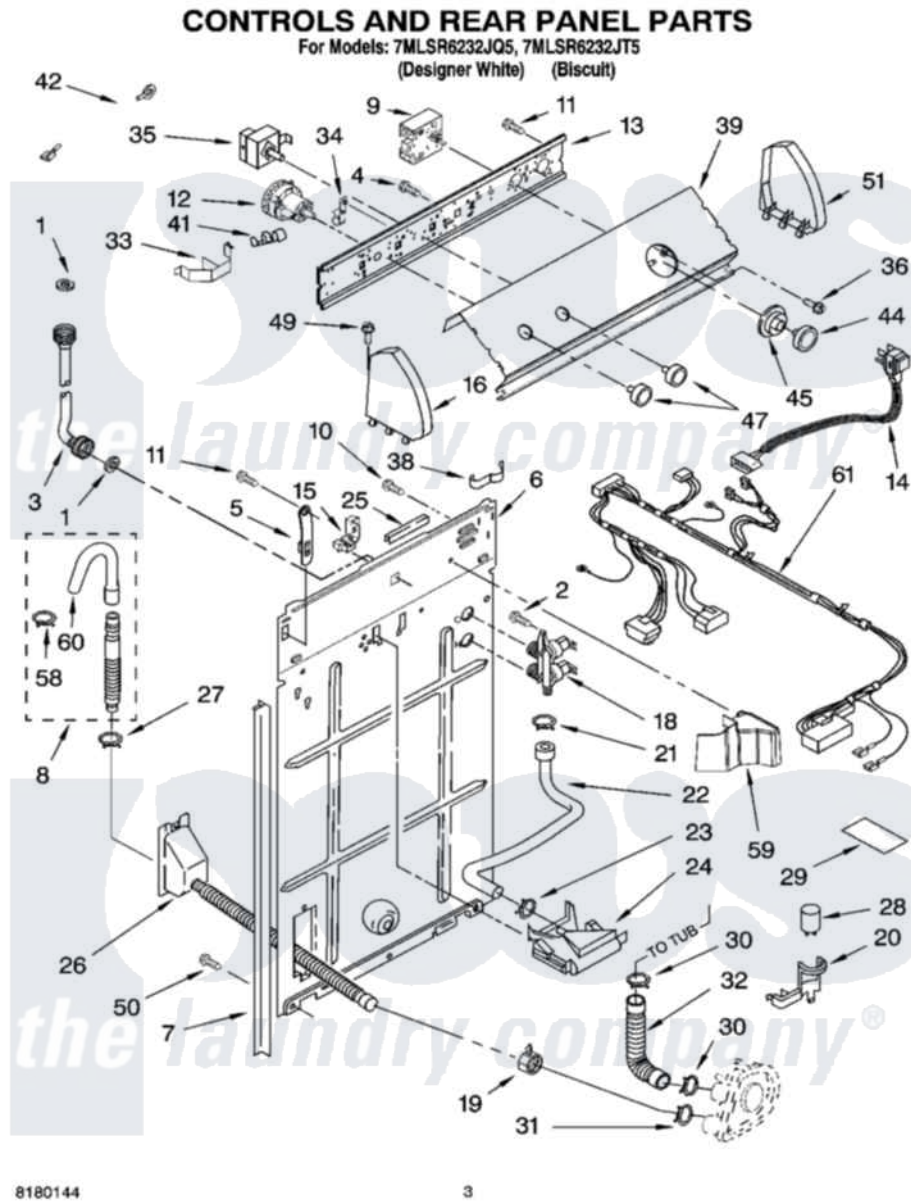

Whirlpool 7MLSR6232JT5 02 - CONTROLS AND REAR PANEL PARTS

Whirlpool [Residential Whirlpool 7MLSR6232JT5 Washer Parts](#) Parts Diagram 02 - CONTROLS AND REAR PANEL PARTS

[Click on the part number to view part](#)

Item	Original Part Number	Replaced By	Status	Part Description
1	3976300	16123		Washer Inlet-Hose Miscellaneous Parts Must be Ordered Separately.
2	9740848			Screw, Mixing Valve Mounting
3	3949374	89503		Hose-Inlet
"	3949375	89503		Hose-Inlet
4	3179795			Screw, Ground
5	8318255	8568314		Strap, Console
6	8318405			Panel, Rear
7	62747			Pad, Rear Panel
8	3951609	285664		Hose
"	661577	285666		Hose
"	3357090	285702		Hose
9	3953146			Timer, Control
10	3351614			Screw, Gearcase Cover Mounting
11	00767			Screw, 8A X 3/8 HeX Washer