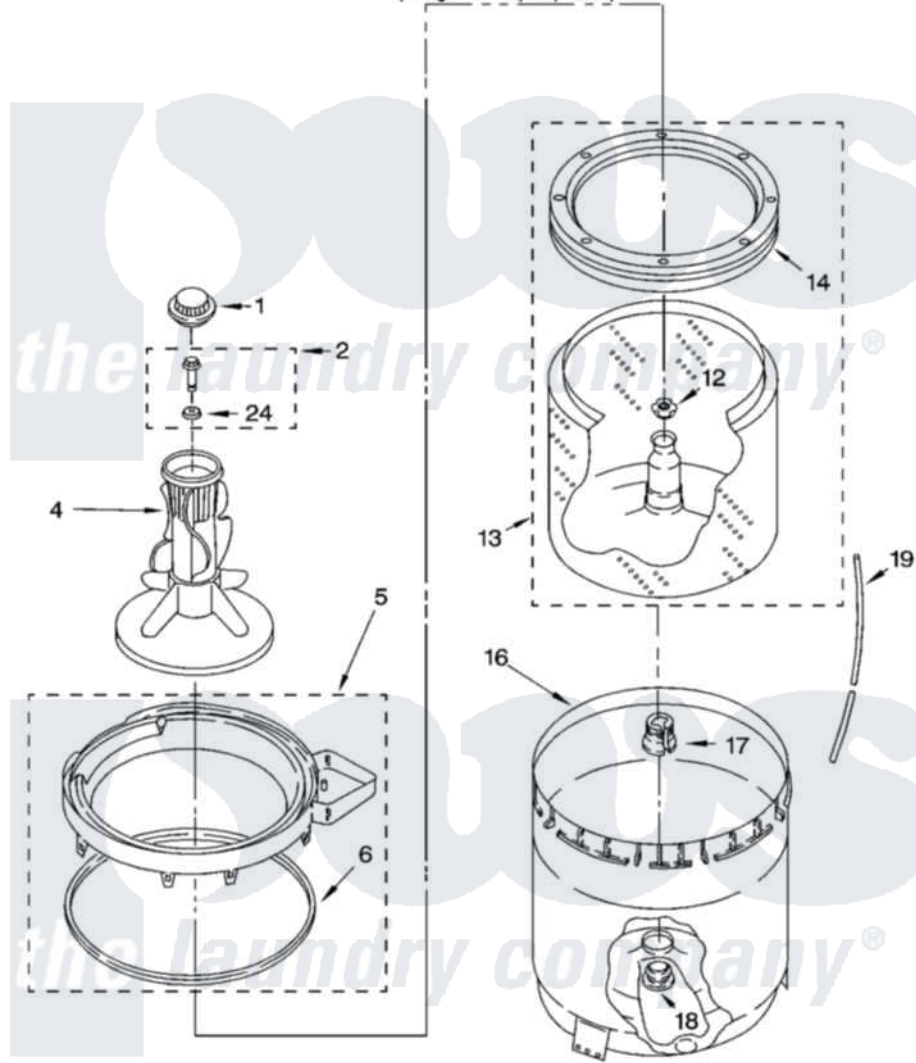

Whirlpool 7MLSR6232JT5 03 - AGITATOR, BASKET AND TUB PARTS

AGITATOR, BASKET AND TUB PARTS

For Models: 7MLSR6232JQ5, 7MLSR6232JT5
(Designer White) (Biscuit)

8180144

5

Whirlpool [Residential Whirlpool 7MLSR6232JT5 Washer Parts](#) Parts Diagram 03 - AGITATOR, BASKET AND TUB PARTS

[Click on the part number to view part](#)

Item	Original Part Number	Replaced By	Status	Part Description
1	3355758			Cap, Agitator
2	358237			Screw And Washer
4	63235			Agitator Assembly
5	8528150	W10445870		Ring-Tub
6	3976308			Gasket, Tub Ring
12	21366			Nut, Spanner
13	8526017	W10389329		Clothes Container, Assembly
14	8519788	387240		Ring, Balance
16	63849			Strain Relief, Power Cord
17	389140			Tub Block, Basket Drive
18	383727			Gasket, Centerpod
19	3347780	353244		Hose, Pressure Switch
24	3949550			Washer