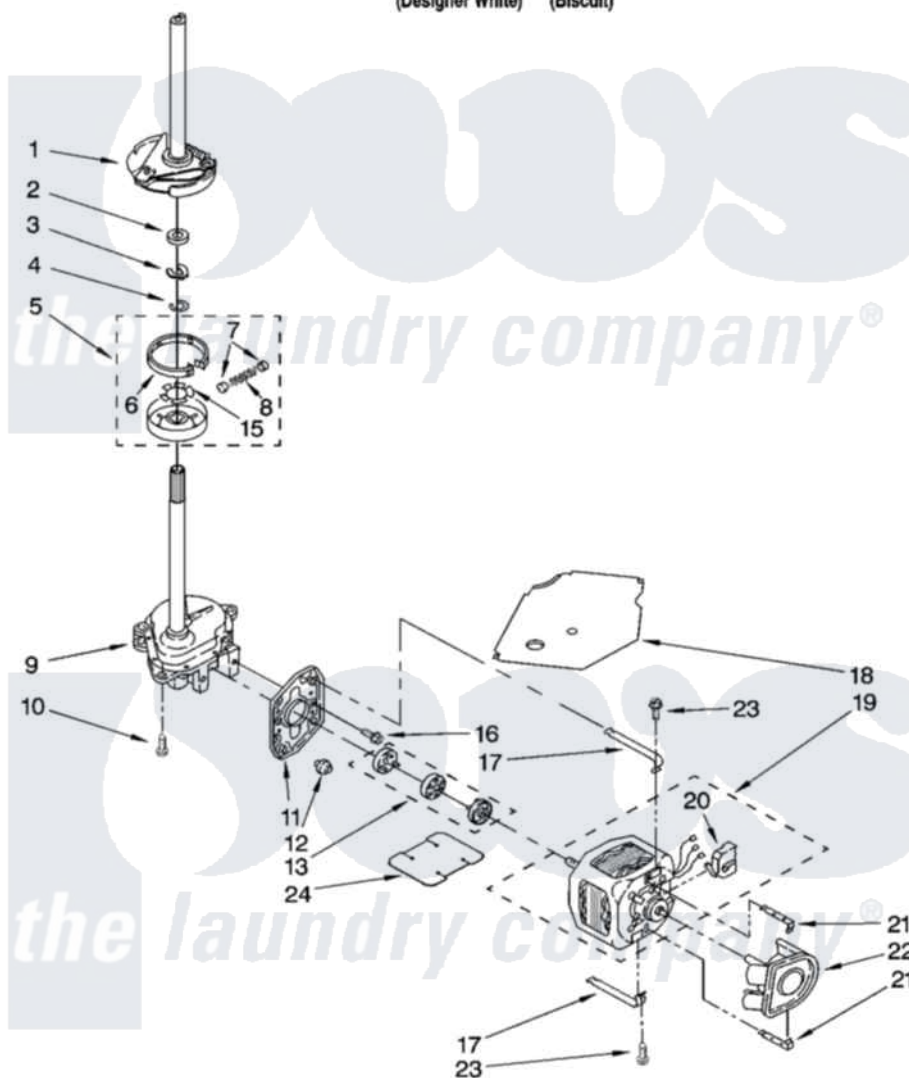

Whirlpool 7MLSR6232JT5 04 - BRAKE, CLUTCH, GEARCASE, MOTOR AND PUMP PARTS

BRAKE, CLUTCH, GEARCASE, MOTOR AND PUMP PARTS

For Models: 7MLSR6232JQ5, 7MLSR6232JT5
(Designer White) (Biscuit)

8180144

7

Whirlpool [Residential Whirlpool 7MLSR6232JT5 Washer Parts](#) Parts Diagram 04 - BRAKE, CLUTCH, GEARCASE, MOTOR AND PUMP PARTS
Click on the part number to view part

Item	Original Part Number	Replaced By	Status	Part Description
1	388952	285792		Basketdrive
2	63292			Washer, Spin Tube Thrust
3	62697	W10080230		Ring, Spin Tube Support
4	63283	285353		Ring
5	3951311	285785		Clutch
6	3951308	285790		Lining
7	62646			Cap, Clutch Spring
8	3946792			Spring And Damper Assembly
9	8532118	3360629		Gearcase
10	3357334	3400516		Screw Anti-Rattle
11	62611			Plate, Motor Mount To Gearcase
12	62691			Grommet, Motor
13	285753	285753A		Coupling
15	3355454			Clip, Main Drive

16	3400516		Screw Anti-Rattle
17	3349637	W10086010	Retainer, Motor
18	3362089		Shield, Tub To Motor
19	8528157	661600	Motor, Main Drive
20	3952056		Switch, Main Drive Motor
21	8546127		Retainer, Pump
22	3363394		Pump
23	3387485	273556	Screw, 10-16 X 5/8
24	8316060		Shield, Tub To Motor