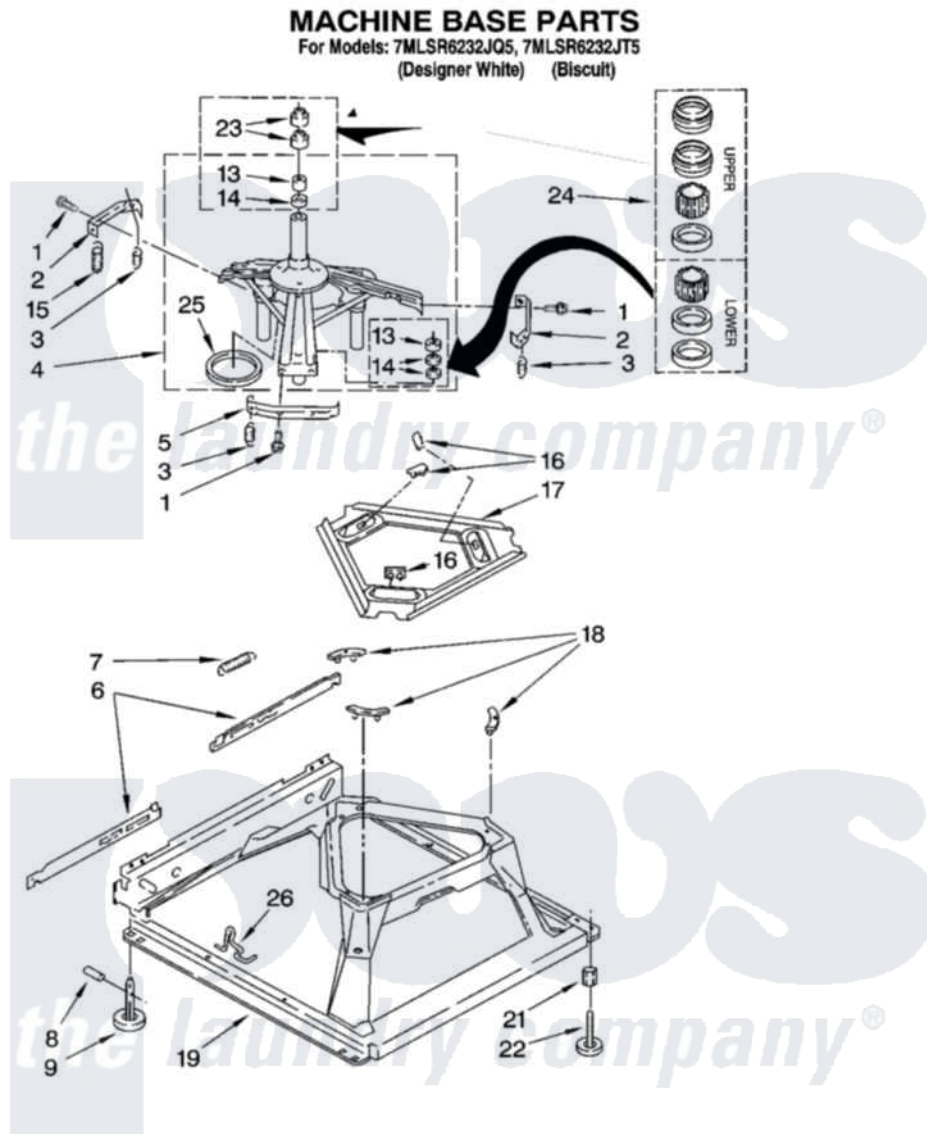

Whirlpool 7MLSR6232JT5 05 - MACHINE BASE PARTS

Whirlpool [Residential Whirlpool 7MLSR6232JT5 Washer Parts](#) Parts Diagram 05 - MACHINE BASE PARTS
Click on the part number to view part

Item	Original Part Number	Replaced By	Status	Part Description
1	3400076			Screw, Bracket Mounting
2	64067			Bracket, Spring Outer
3	63907			Spring, Suspension
4	3362087	280184		Support
5	64065			Bracket, Spring Outer
6	63466			Link, Leveling Mechanism
7	62597	8316845		Spring
8	62837			Pin, Knurled
9	62596	285244		Feet-Leveling
13	3347047	8546455		Bearing, Centerpost
14	357409	359449		Seal, Agitator Shaft
15	388492	W10250667		Spring, Counterweight
16	62568	285219		Pad
17	3946509			Plate, Suspension
18	3363660	285744		Pad
19	3946512	285771		Base

21	3359452		Nut, Lock
22	389102	W10001130	Foot, Leveling
23	356934	8577376	Seal, Centerpost
24	285203		Centerpost Bearing Kit
25	63134		Ring, Sound Deadening
26	63806	W10145155	Retainer, Suspension Spring