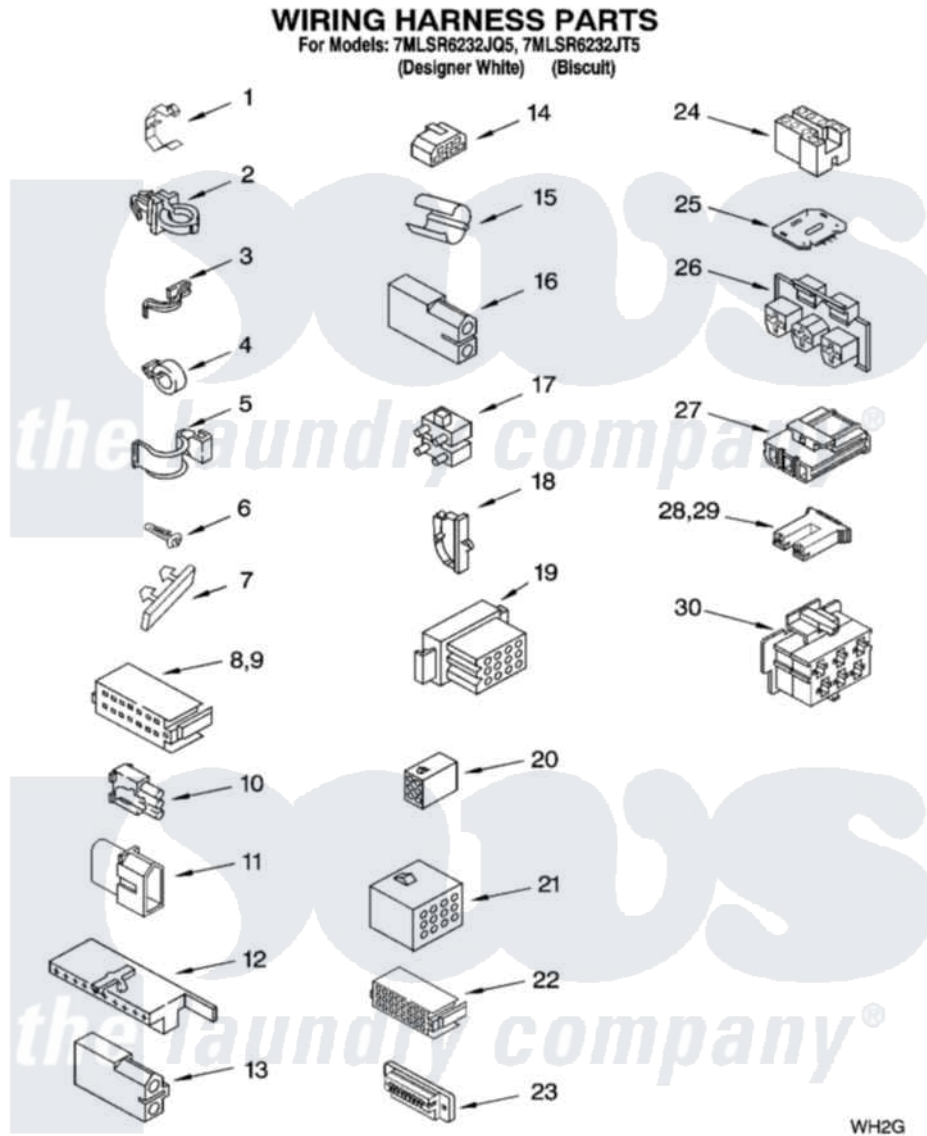

Whirlpool 7MLSR6232JT5 06 - WIRING HARNESS PARTS

8180144

9

WH2G

Whirlpool [Residential Whirlpool 7MLSR6232JT5 Washer Parts](#) Parts Diagram 06 - WIRING HARNESS PARTS
Click on the part number to view part

Item	Original Part Number	Replaced By	Status	Part Description
1	3349557			Retainer, Harness
2	388498		Not Available	Clip, Harness
3	3347812	8528351		Clip
4	3352501	8559320		Restraint, Hose
5	90016			Clip, Pressure Switch Hose
6	3390496	8281256		Clip, Harness
7	389379			Retainer, Side To Feature Panel
8	352090			Timer, Block Disconnect
9	352089			Timer, Block Disconnect
10	62889			Receptacle, Terminal
11	353424			Plug, Terminal
12	62505			Block, Disconnect
13	3348075			Block, Disconnect (Motor 3 Speed) (Use Term. 94613 Or 94614)
14	3347243			Block, Disconnect

15	63523		Harness, Protector
16	717252		Receptacle, Terminal
17	387566		Plug, Terminal (4-Way) (Power Cord) (Use M3 Screws)
18	3352944		Clip, Harness
19	3390423	Not Available	Block, Disconnect (12-Way) (Timer) (Use Term. 94613)
20	3347730	Not Available	Receptacle, (6-Way) (Use Term. 94613)
21	388818		Plug, Terminal (12-Way) (Use Term. 94613 Or 94614)
22	3369366	Not Available	Timer, Block Disconnect (Black) (Amp) (Use Term. 3369365)
23	3349494		Connector, Etc
24	60687		Connector, Relay (Use Term. 308569)
25	3407125	3955728	Control, Etc
26	3948617	2172937	Connector
27	3360056		Connector
28	3354925		Block, Connector
29	3354926		Block, Connector
30	3948615	Not Available	Connector (T.P.A.) (6-Circuit) (Temp. Switch) (Use Term. 3948619 OR 3948620.)