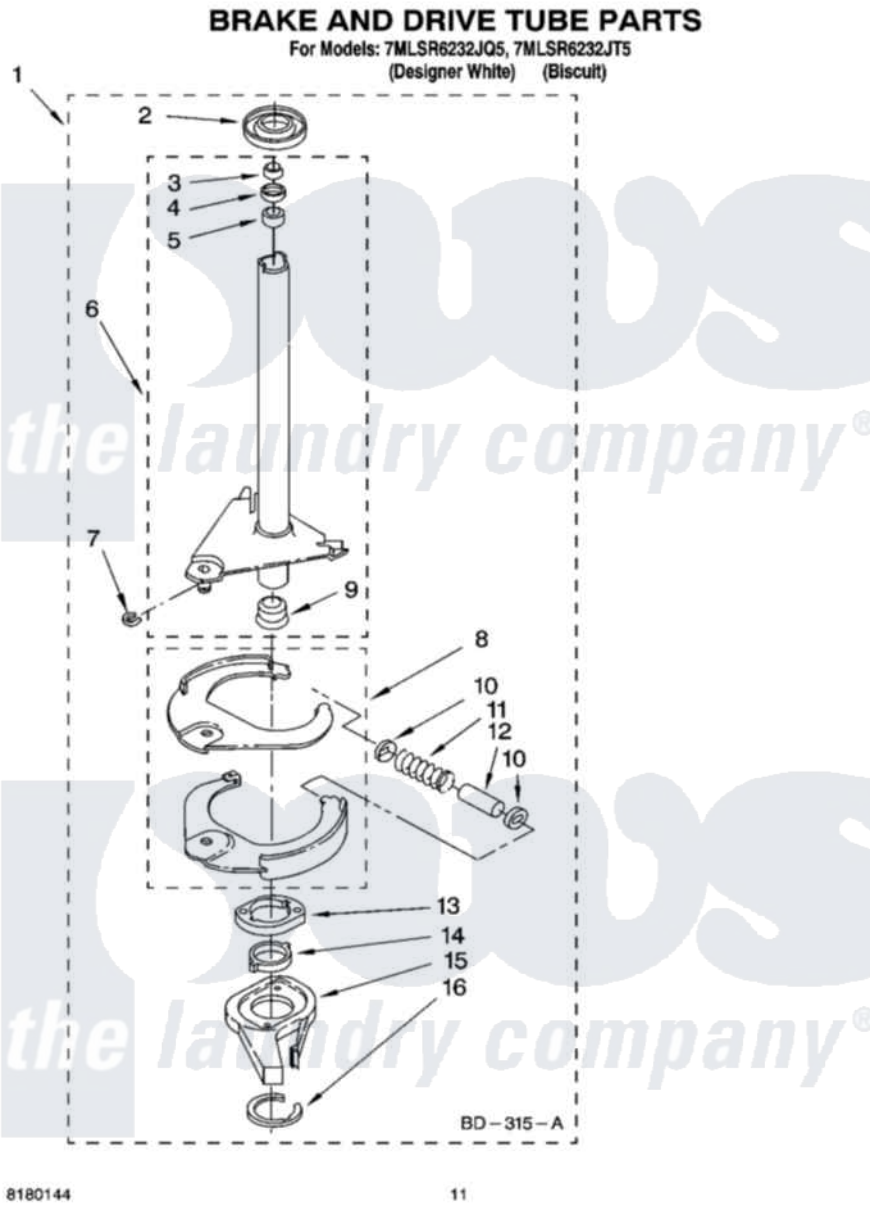

# Whirlpool 7MLSR6232JT5 07 - BRAKE AND DRIVE TUBE PARTS

8180144

11

Whirlpool Residential Whirlpool 7MLSR6232JT5 Washer Parts Parts Diagram 07 - BRAKE AND DRIVE TUBE PARTS  
Click on the part number to view part

Item	Original Part Number	Replaced By	Status	Part Description
1	388952	<a href="#">285792</a>		Basketdrive
2	<a href="#">62658</a>			Ring, Thrust
3	<a href="#">91939</a>			Seal, Shaft
4	<a href="#">356427</a>			Seal, Spin Pinion
5	<a href="#">356937</a>			Spacer, Drive Tube
6	64027	<a href="#">64208</a>		Tube-Spin
7	64035	<a href="#">W10083190</a>		Ring, Retaining
8	64232	<a href="#">285438</a>		Shoe-Brake
9	62703	<a href="#">8546462</a>		"T" Bearing, Spin Tube
10	62648	<a href="#">285658</a>		Sleeve
11	387806		Not Available	Spring, Brake
12	62909	<a href="#">285658</a>		Sleeve
13	63023	<a href="#">8546461</a>		Cam, Brake Release
14	<a href="#">63022</a>			Sleeve, Cam
15	64194	<a href="#">285790</a>		Lining
16	90368	<a href="#">W10083200</a>		Ring, Retaining

" N/A

Not Available

FOLLOWING PARTS NOT  
ILLUSTRATED

" [285208](#)

Lubricant