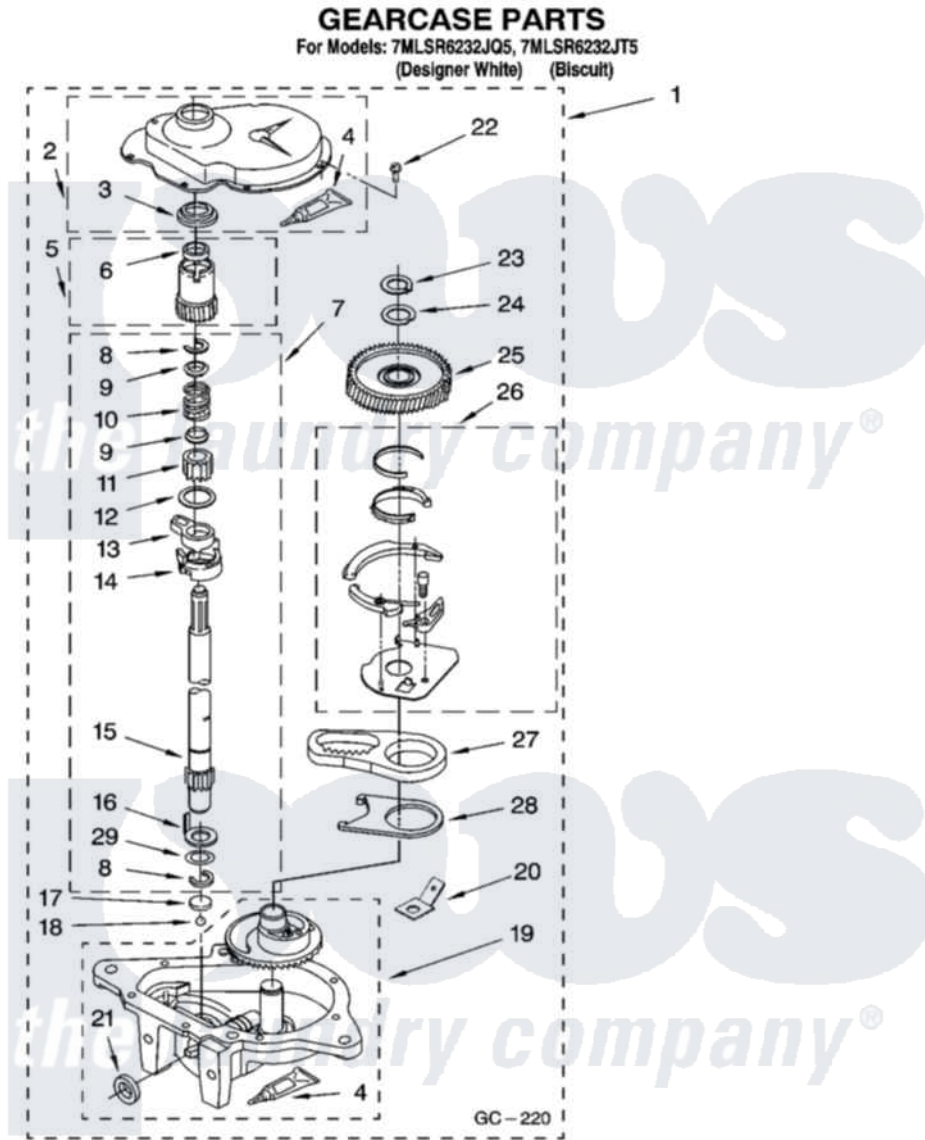

Whirlpool 7MLSR6232JT5 08 - GEARCASE PARTS

12

8180144

Whirlpool Residential Whirlpool 7MLSR6232JT5 Washer Parts Parts Diagram 08 - GEARCASE PARTS
Click on the part number to view part

Item	Original Part Number	Replaced By	Status	Part Description
1	8532118	3360629		Gearcase
2	285202			Cover, Gearcase
3	3349985			Seal, Gearcase Cover
4	285195			Sealer Sealer, Gasket
5	63320	285362		Gear and Pinion
6	356427			Seal, Spin Pinion
7	389387			Shaft, Agitator
8	90369		Not Available	Ring, Retaining (2)
9	62677			Retainer, Spring
10	62676			Spring, Agitator
11	63273	285509		Shaft, Agitator
12	62619			Washer, Agitator Gear
13	62580	285206		Cam-Agitator
14	62581	285206		Cam-Agitator
15	285509			Shaft, Agitator
16	62618			Washer, Cam Thrust

17	16018	285205	Bearing
18	85529	285205	Bearing
19	389230	285515	Gearcase
20	3949116	Not Available	BLOCK TAB, TERMINAL
21	285352		Seal Kit, Thrust Plug
22	3351614		Screw, Gearcase Cover Mounting
23	3362552	285765	Ring-Retrn
24	285735	285766	Washer Kit, Thrust
25	62570	285362	Gear and Pinon
26	388253	999516	Shelf-Glas
27	3349296	8546456	Rack, Connecting
28	62621		Actuator, Shift
29	388815		Washer, Intermediate 1 3976263 Miscellaneous Parts Bag 2 3976300 Washer, Inlet Hose 3 3366913 Clamp, Hose