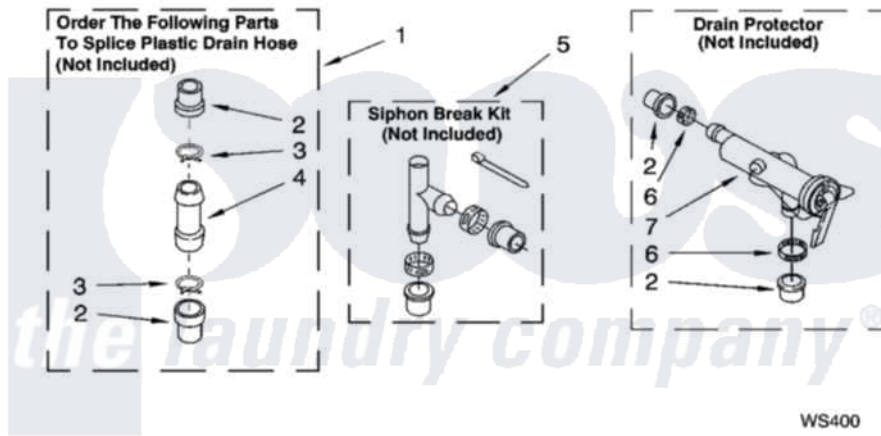

WATER SYSTEM PARTS

For Models: 7MLSR6232JQ5, 7MLSR6232JT5
(Designer White) (Biscuit)

8180144

13

Whirlpool [Residential Whirlpool 7MLSR6232JT5 Washer Parts](#) Parts Diagram 09 - WATER SYSTEM PARTS
Click on the part number to view part

Item	Original Part Number	Replaced By	Status	Part Description
1	285442			Water System Parts
2	285321			Water System Parts
3	370447	285655		Clamp, Hose
4	16272			Connector, Straight
5	285320			Water System Parts
6	65349	285655		Clamp, Hose
7	367031			Water System Parts