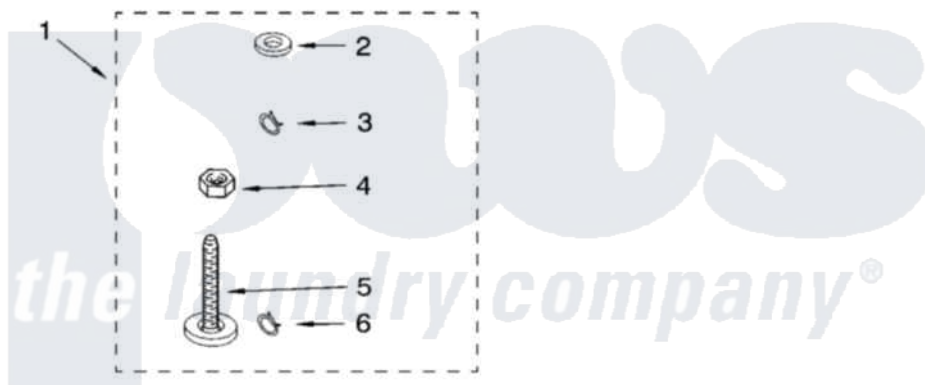

**Whirlpool 7MLSR6232JT5 10 - MISCELLANEOUS PARTS OPTIONAL PARTS (NOT INCLUDED)**

**MISCELLANEOUS PARTS**

For Models: 7MLSR6232JQ5, 7MLSR6232JT5  
(Designer White) (Biscuit)

**OPTIONAL PARTS (NOT INCLUDED)**