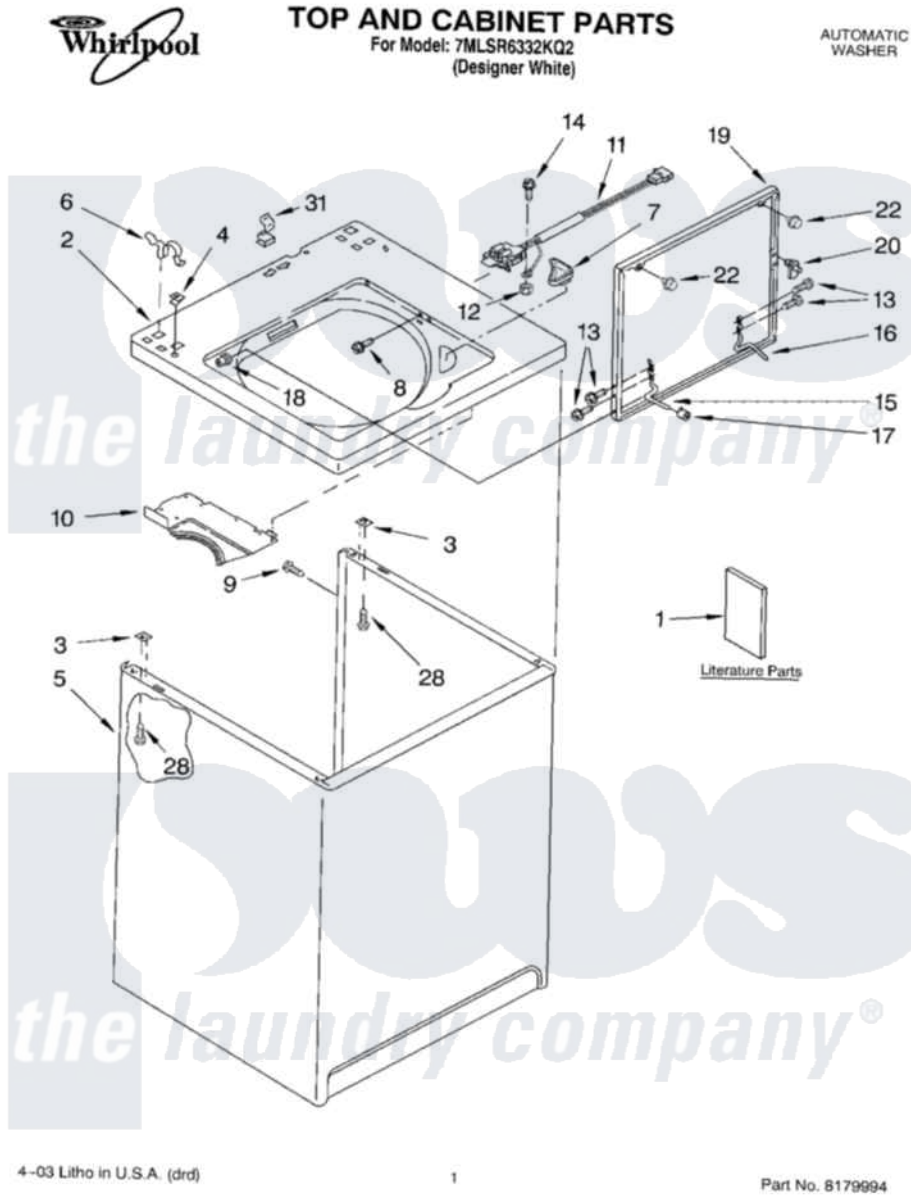

Whirlpool 7MLSR6332KQ2 01 - TOP AND CABINET PARTS

4-03 Litho in U.S.A. (drd)

1

Part No. 8179994

Whirlpool [Residential Whirlpool 7MLSR6332KQ2 Washer Parts](#) Parts Diagram 01 - TOP AND CABINET PARTS
 Click on the part number to view part

Item	Original Part Number	Replaced By	Status	Part Description
1	LIT3954763		Not Available	Literature Parts (Installation Instructions)
"	LIT8539737		Not Available	Literature Parts (Use & Care Guide)
"	LIT3955498		Not Available	Literature Parts (Wiring Diagram)
"	LIT8532072		Not Available	Literature Parts (Energy Guide (Mexico))
"	N/A		Not Available	Following May Be Purchased
"	N/A		Not Available	DO-IT-YOURSELF REPAIR MANUALS
"	LIT4313896	4313896		Do-It-Yourself Repair Manuals
2	8271378			Top
3	62750			Spacer, Cabinet To Top (4)
4	357213			Nut, Push-In
5	63424			Cabinet
6	62780			Clip, Top And Cabinet And Rear Panel
7	3362952			Dispenser, Bleach

8	3356311		Screw And Washer, Lid Switch Shield
9	3357011	308685	Side Trim)
10	3950994		Shield, Lid Switch
11	3950298		Switch, Lid
12	3400901	680762	Nut
13	3351355	W10119828	Screw, Lid Hinge Mounting
14	3351614		Screw, Gearcase Cover Mounting
15	54584		Hinge, Lid
16	91770		Hinge, Lid
17	19119		Bumper, Lid Hinge
18	21258		Bearing, Lid Hinge
19	8541723	3957507	Lid
20	357913	358684	Strike, Lid Switch
22	9724509		Bumper, Lid
28	3390631		Screw, 10-16 X 3/8
31	90016		Clip, Pressure Switch Hose