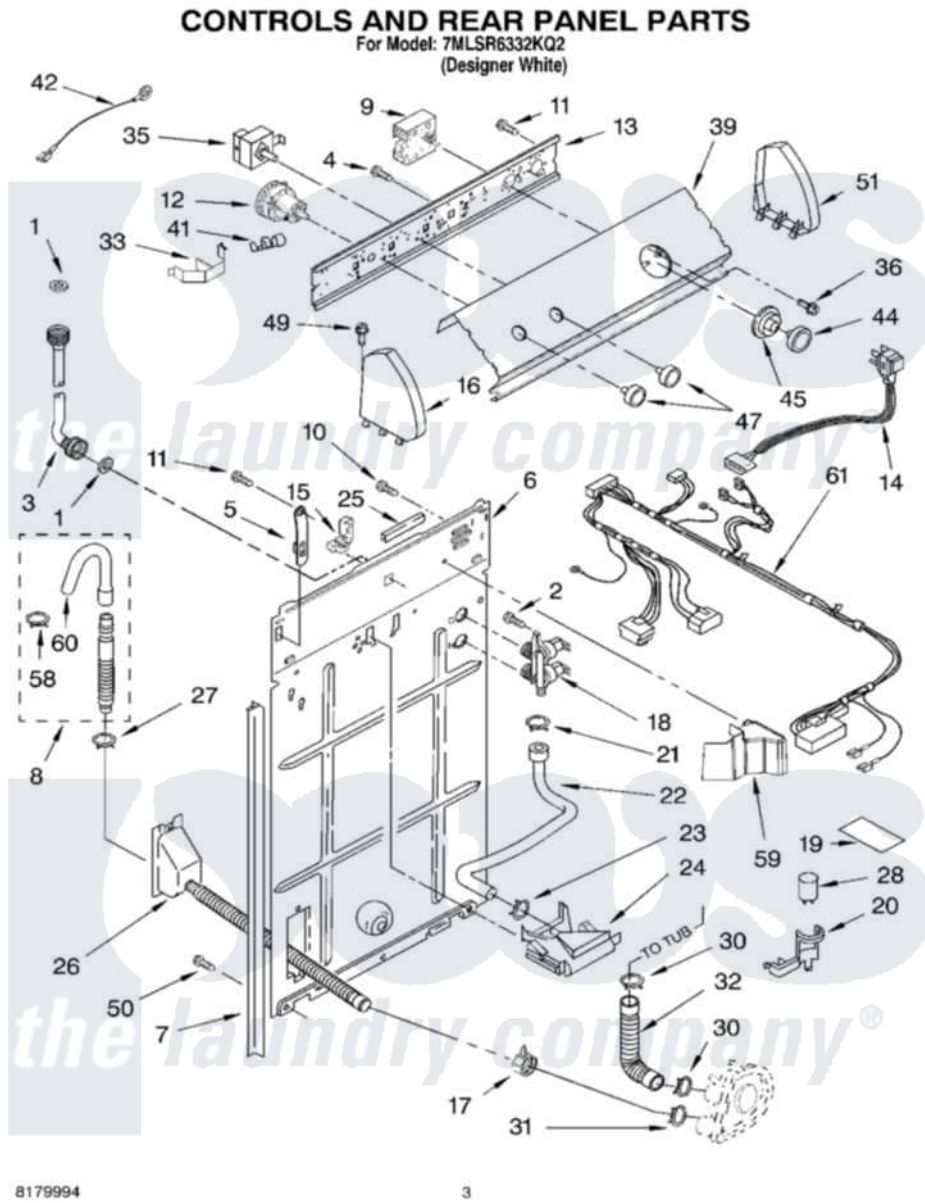

Whirlpool 7MLSR6332KQ2 02 - CONTROLS AND REAR PANEL PARTS

Whirlpool [Residential Whirlpool 7MLSR6332KQ2 Washer Parts](#) Parts Diagram 02 - CONTROLS AND REAR PANEL PARTS

[Click on the part number to view part](#)

| Item | Original Part Number | Replaced By | Status | Part Description |
|------|-------------------------|-------------------------|--------|--|
| 1 | 3976300 | 16123 | | Washer Inlet-Hose Miscellaneous Parts Must be Ordered Separately. |
| 2 | 9740848 | | | Screw, Mixing Valve Mounting |
| 3 | 3949374 | 89503 | | Hose-Inlet |
| " | 3949375 | 89503 | | Hose-Inlet |
| 4 | 3179795 | | | Screw, Ground |
| 5 | 8318255 | 8568314 | | Strap, Console |
| 6 | 8318405 | | | Panel, Rear |
| 7 | 62747 | | | Pad, Rear Panel |
| 8 | 3951609 | 285664 | | Hose |
| " | 661577 | 285666 | | Hose |
| " | 3357090 | 285702 | | Hose |
| 9 | 3955489 | | | Timer, Control |
| 10 | 3351614 | | | Screw, Gearcase Cover Mounting |
| 11 | 00767 | | | Screw, 8A X 3/8 HeX Washer |