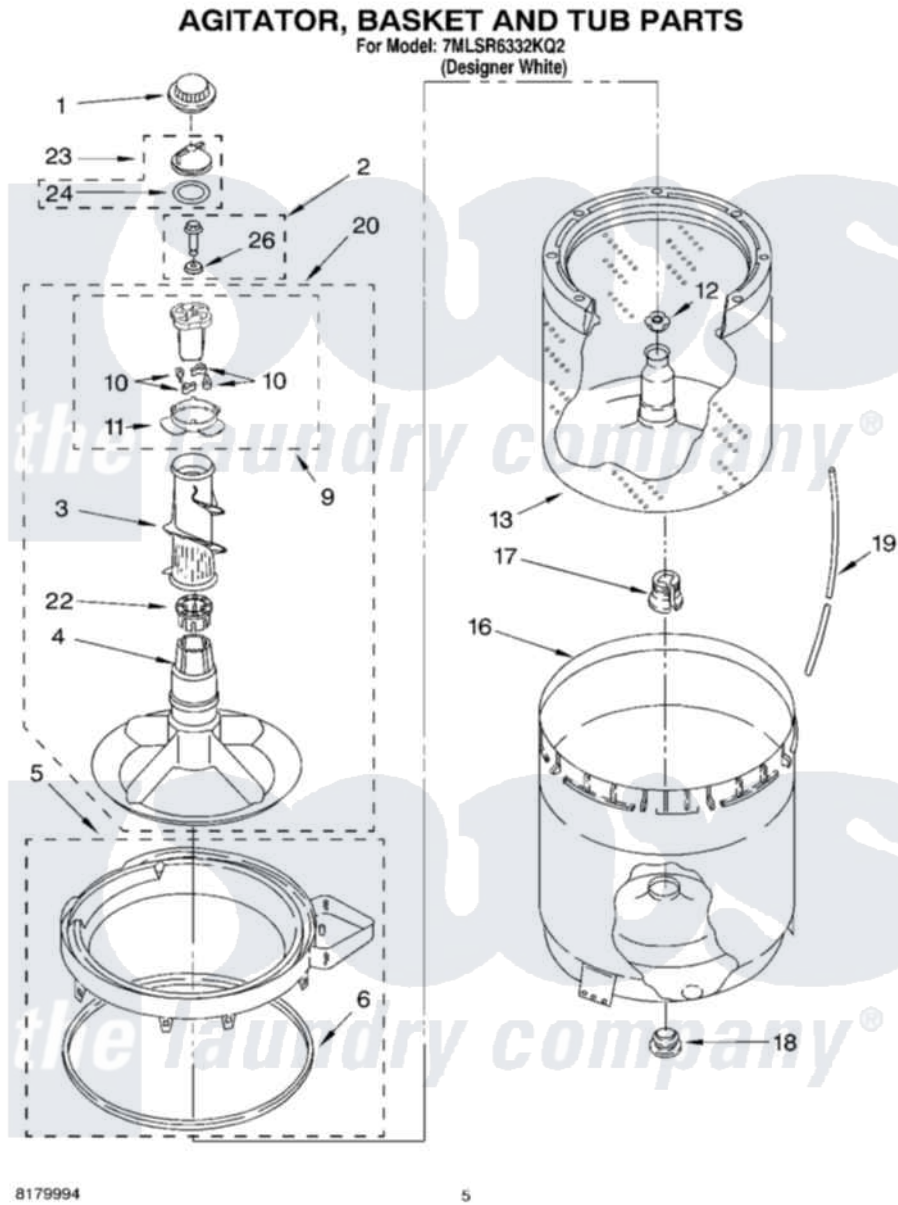

# Whirlpool 7MLSR6332KQ2 03 - AGITATOR, BASKET AND TUB PARTS

8179994

5

Whirlpool [Residential Whirlpool 7MLSR6332KQ2 Washer Parts](#) Parts Diagram 03 - AGITATOR, BASKET AND TUB PARTS

[Click on the part number to view part](#)

Item	Original Part Number	Replaced By	Status	Part Description
1	<a href="#">3355758</a>			Cap, Agitator
2	<a href="#">358237</a>			Screw And Washer
3	<a href="#">3348752</a>			Mover, Clothes
4	<a href="#">3347288</a>			Agitator
5	8528150	<a href="#">W10445870</a>		Ring-Tub
6	3359585	<a href="#">3976308</a>		Gasket, Tub Ring
9	3363663	<a href="#">285811</a>		Cam-Agitator
10	3366877	<a href="#">80040</a>		Dog-Agitator
11	<a href="#">3363661</a>			Bearing, Driven Cam
12	<a href="#">21366</a>			Nut, Spanner
13	3951989	<a href="#">W10389329</a>		Clothes Container, Assembly
16	<a href="#">63849</a>			Strain Relief, Power Cord
17	<a href="#">389140</a>			Tub Block, Basket Drive
18	<a href="#">383727</a>			Gasket, Centerpodt
19	3347780	<a href="#">353244</a>		Hose, Pressure Switch
20	3348117	<a href="#">285565</a>		Agitator