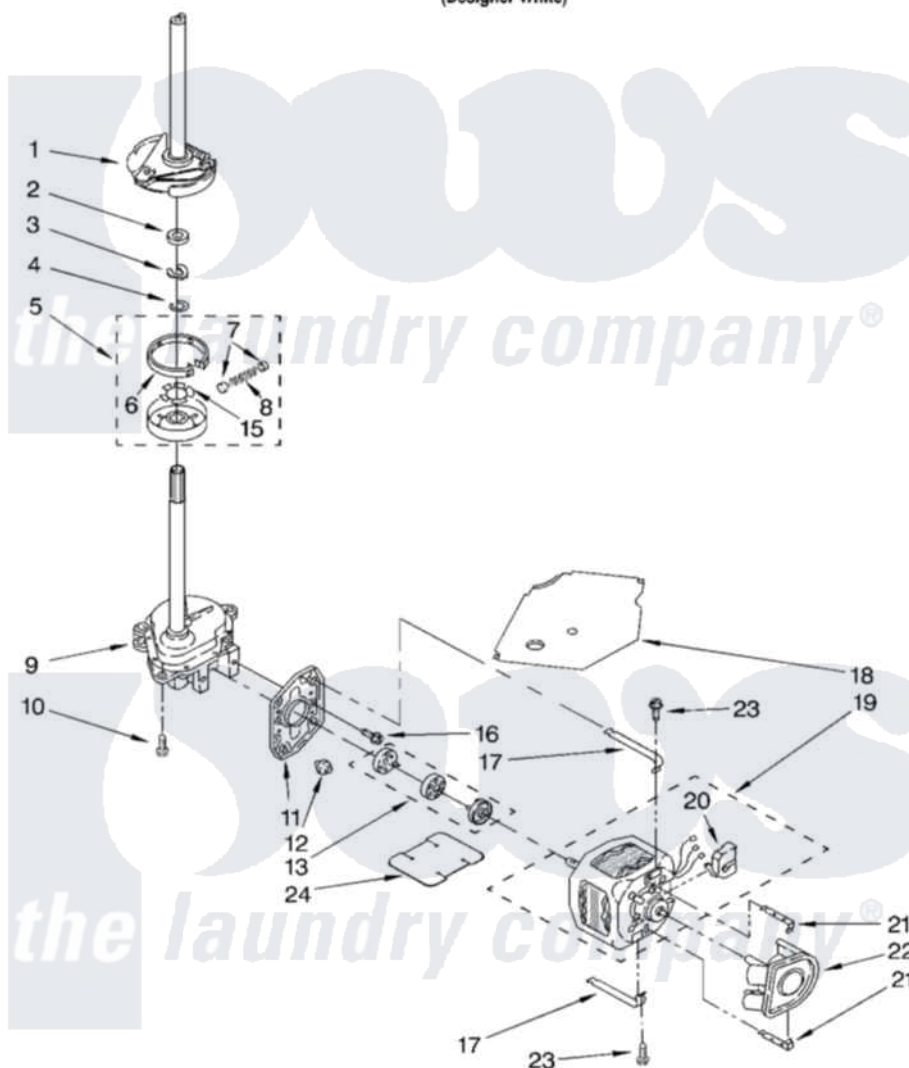

# Whirlpool 7MLSR6332KQ2 04 - BRAKE, CLUTCH, GEARCASE, MOTOR AND PUMP PARTS

## BRAKE, CLUTCH, GEARCASE, MOTOR AND PUMP PARTS

For Model: 7MLSR6332KQ2  
(Designer White)

8179994

7

Whirlpool [Residential Whirlpool 7MLSR6332KQ2 Washer Parts](#) Parts Diagram 04 - BRAKE, CLUTCH, GEARCASE, MOTOR AND PUMP PARTS  
Click on the part number to view part

Item	Original Part Number	Replaced By	Status	Part Description
1	388952	<a href="#">285792</a>		Basketdrive
2	<a href="#">63292</a>			Washer, Spin Tube Thrust
3	62697	<a href="#">W10080230</a>		Ring, Spin Tube Support
4	63283	<a href="#">285353</a>		Ring
5	3951311	<a href="#">285785</a>		Clutch
6	3951308	<a href="#">285790</a>		Lining
7	<a href="#">62646</a>			Cap, Clutch Spring
8	<a href="#">3946792</a>			Spring And Damper Assembly
9	8532118	<a href="#">3360629</a>		Gearcase
10	3357334	<a href="#">3400516</a>		Screw Anti-Rattle
11	<a href="#">62611</a>			Plate, Motor Mount To Gearcase
12	<a href="#">62691</a>			Grommet, Motor
13	285753	<a href="#">285753A</a>		Coupling
15	<a href="#">3355454</a>			Clip, Main Drive

16	<a href="#">3400516</a>		Screw Anti-Rattle
17	3349637	<a href="#">W10086010</a>	Retainer, Motor
18	<a href="#">3362089</a>		Shield, Tub To Motor
19	8528157	<a href="#">661600</a>	Motor, Main Drive
20	<a href="#">3952056</a>		Switch, Main Drive Motor
21	62700	<a href="#">8546127</a>	Retainer, Pump
22	<a href="#">3363394</a>		Pump
23	3387485	<a href="#">273556</a>	Screw, 10-16 X 5/8
24	<a href="#">8316060</a>		Shield, Tub To Motor