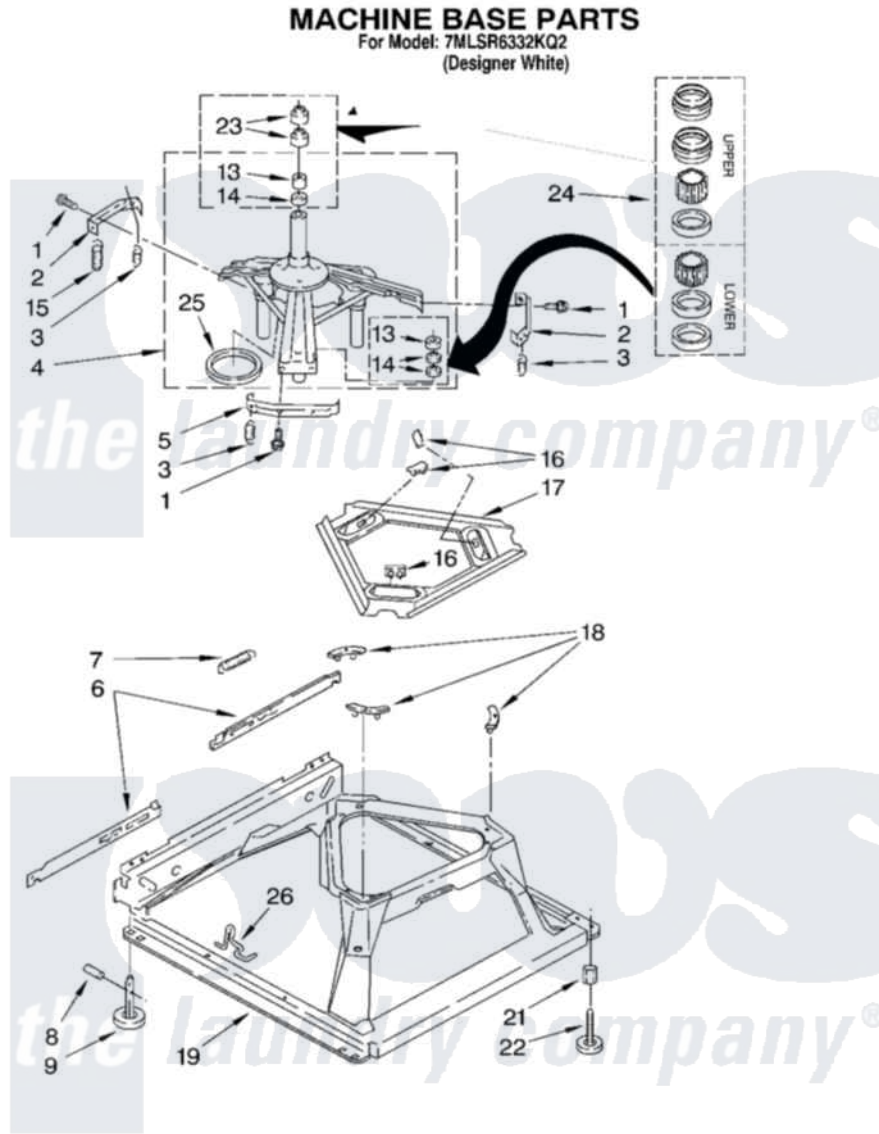

Whirlpool 7MLSR6332KQ2 05 - MACHINE BASE PARTS

8

8179994

Whirlpool [Residential Whirlpool 7MLSR6332KQ2 Washer Parts](#) Parts Diagram 05 - MACHINE BASE PARTS
Click on the part number to view part

Item	Original Part Number	Replaced By	Status	Part Description
1	3400076			Screw, Bracket Mounting
2	64067			Bracket, Spring Outer
3	63907			Spring, Suspension
4	3362087	280184		Support
5	64065			Bracket, Spring Outer
6	63466			Link, Leveling Mechanism
7	62597	8316845		Spring
8	62837			Pin, Knurled
9	62596	285244		Feet-Leveling
13	3347047	8546455		Bearing, Centerpost
14	357409	359449		Seal, Agitator Shaft
15	388492	W10250667		Spring, Counterweight
16	62568	285219		Pad
17	3946509			Plate, Suspension
18	3363660	285744		Pad
19	3946512	285771		Base

21	3359452		Nut, Lock
22	389102	W10001130	Foot, Leveling
23	356934	8577376	Seal, Centerpost
24	285203		Centerpost Bearing Kit
25	63134		Ring, Sound Deadening
26	63806	W10145155	Retainer, Suspension Spring