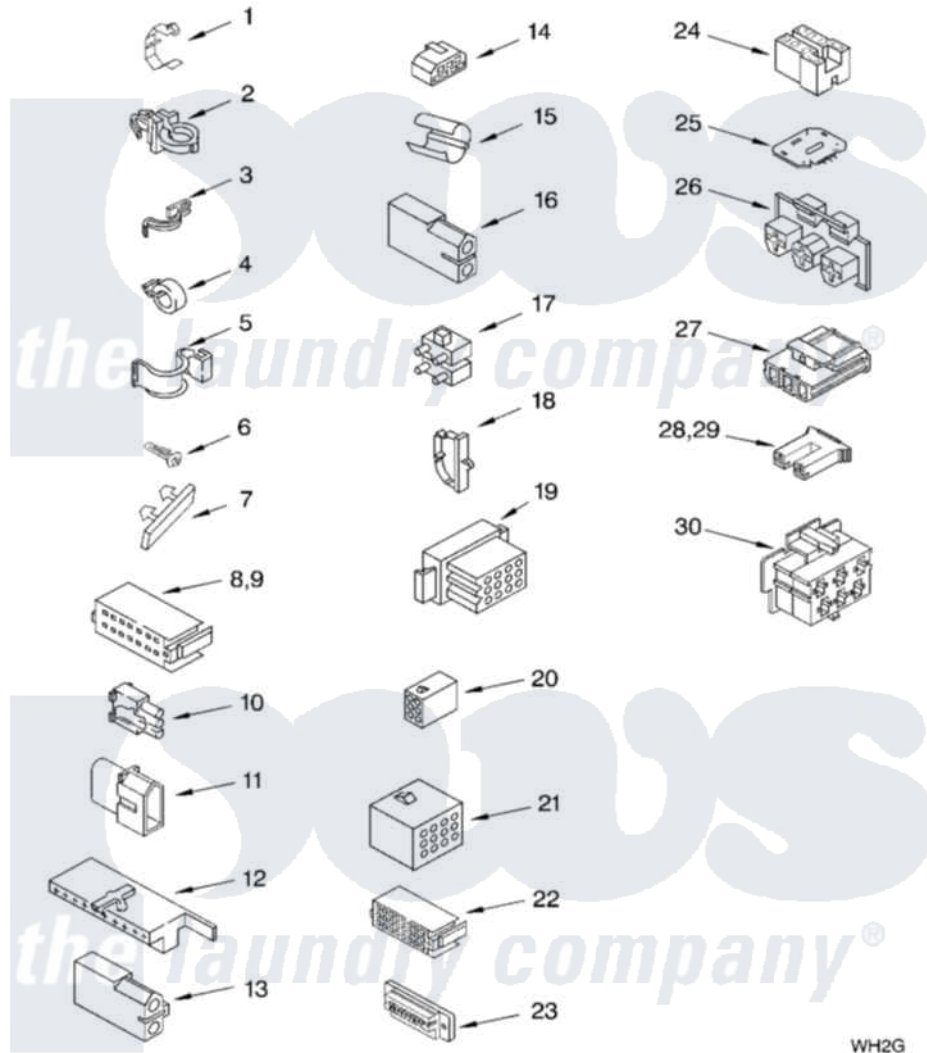

# Whirlpool 7MLSR6332KQ2 06 - WIRING HARNESS PARTS

## WIRING HARNESS PARTS

For Model: 7MLSR6332KQ2  
(Designer White)

WH2G

8179994

9

Whirlpool [Residential Whirlpool 7MLSR6332KQ2 Washer Parts](#) Parts Diagram 06 - WIRING HARNESS PARTS

[Click on the part number to view part](#)

Item	Original Part Number	Replaced By	Status	Part Description
1	<a href="#">3349557</a>			Retainer, Harness
2	388498		Not Available	Clip, Harness
3	3347812	<a href="#">8528351</a>		Clip
4	3352501	<a href="#">8559320</a>		Restraint, Hose
5	<a href="#">90016</a>			Clip, Pressure Switch Hose
6	3390496	<a href="#">8281256</a>		Clip, Harness
7	<a href="#">389379</a>			Retainer, Side To Feature Panel
8	<a href="#">352090</a>			Timer, Block Disconnect
9	<a href="#">352089</a>			Timer, Block Disconnect
10	<a href="#">62889</a>			Receptacle, Terminal
11	<a href="#">353424</a>			Plug, Terminal
12	<a href="#">62505</a>			Block, Disconnect
13	3348075			Block, Disconnect (Motor 3 Speed) (Use Term. 94613 Or 94614)
14	<a href="#">3347243</a>			Block, Disconnect

15	<a href="#">63523</a>		Harness, Protector
16	<a href="#">717252</a>		Receptacle, Terminal
17	387566		Plug, Terminal (4-Way) (Power Cord) (Use M3 Screws)
18	<a href="#">3352944</a>		Clip, Harness
19	3390423	Not Available	Block, Disconnect (12-Way) (Timer) (Use Term. 94613)
20	3347730	Not Available	Receptacle, (6-Way) (Use Term. 94613)
21	388818		Plug, Terminal (12-Way) (Use Term. 94613 Or 94614)
22	3369366	Not Available	Timer, Block Disconnect (Black) (Amp) (Use Term. 3369365)
23	3349494		Connector, Etc
24	60687		Connector, Relay (Use Term. 308569)
25	3407125	<a href="#">3955728</a>	Control, Etc
26	3948617	<a href="#">2172937</a>	Connector
27	<a href="#">3360056</a>		Connector
28	<a href="#">3354925</a>		Block, Connector
29	<a href="#">3354926</a>		Block, Connector
30	3948615	Not Available	Connector (T.P.A.) (6-Circuit) (Temp. Switch) (Use Term. 3948619 OR 3948620.)