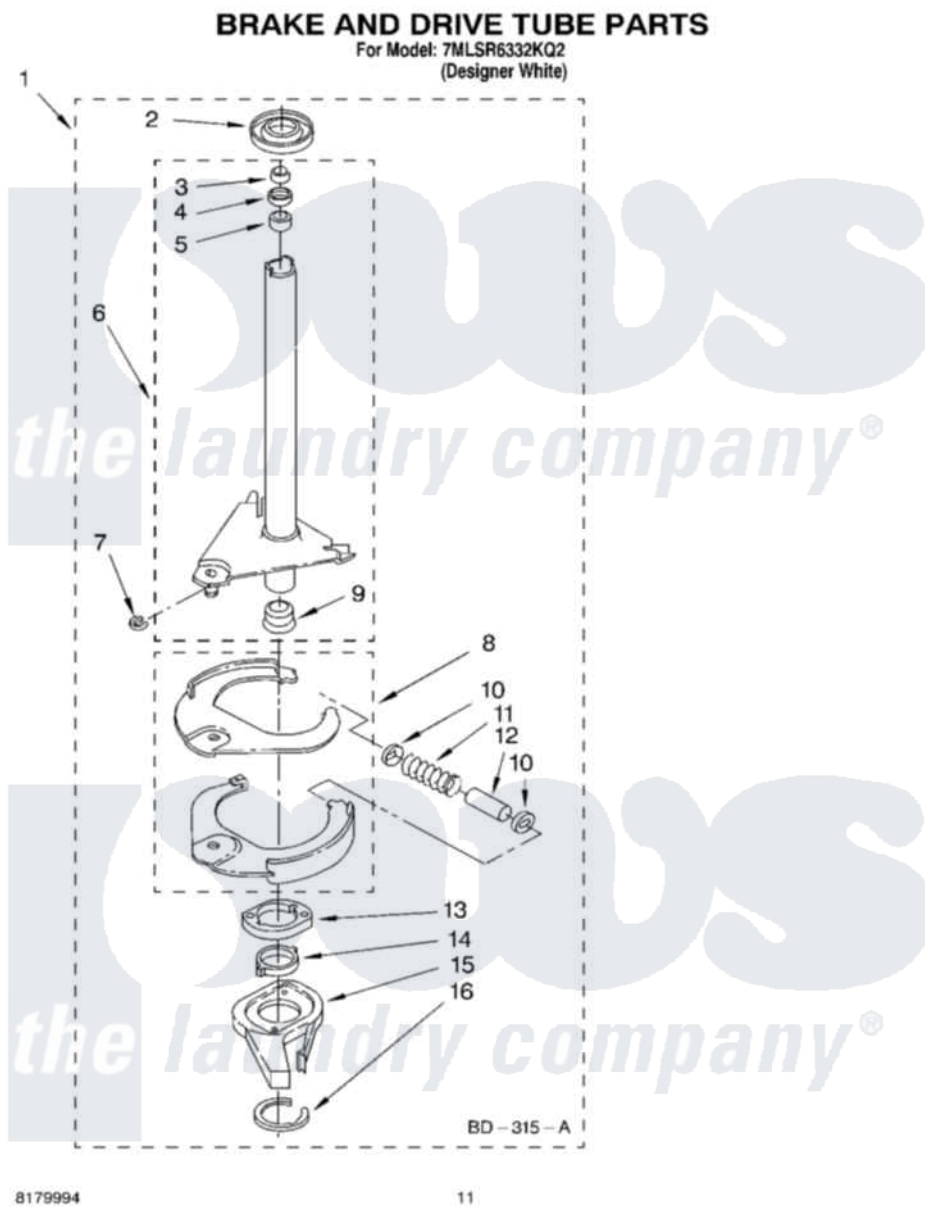

# Whirlpool 7MLSR6332KQ2 07 - BRAKE AND DRIVE TUBE PARTS

8179994

11

Whirlpool [Residential Whirlpool 7MLSR6332KQ2 Washer Parts](#) Parts Diagram 07 - BRAKE AND DRIVE TUBE PARTS  
Click on the part number to view part

Item	Original Part Number	Replaced By	Status	Part Description
1	388952	<a href="#">285792</a>		Basketdrive
2	<a href="#">62658</a>			Ring, Thrust
3	<a href="#">91939</a>			Seal, Shaft
4	<a href="#">356427</a>			Seal, Spin Pinion
5	<a href="#">356937</a>			Spacer, Drive Tube
6	64027	<a href="#">64208</a>		Tube-Spin
7	64035	<a href="#">W10083190</a>		Ring, Retaining
8	64232	<a href="#">285438</a>		Shoe-Brake
9	62703	<a href="#">8546462</a>		"T" Bearing, Spin Tube
10	62648	<a href="#">285658</a>		Sleeve
11	387806		Not Available	Spring, Brake
12	62909	<a href="#">285658</a>		Sleeve
13	63023	<a href="#">8546461</a>		Cam, Brake Release
14	<a href="#">63022</a>			Sleeve, Cam
15	64194	<a href="#">285790</a>		Lining
16	90368	<a href="#">W10083200</a>		Ring, Retaining

" N/A

Not Available

FOLLOWING PARTS NOT  
ILLUSTRATED

" [285208](#)

Lubricant